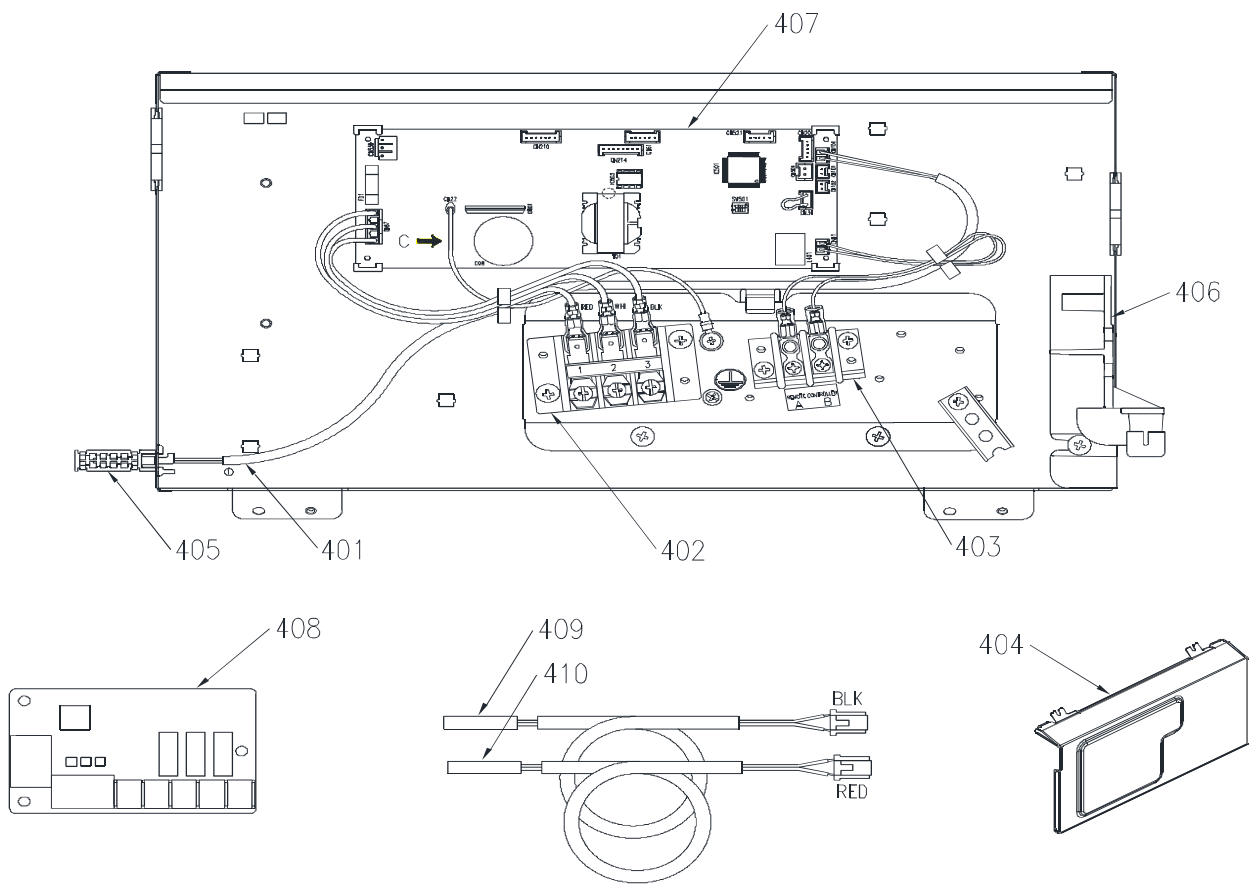

12-2. Electric Parts

Location No.	Part No.	Description	Model name RAV-HM						
			401 CTP-E	561 CTP-E(TR)	801 CTP-E(TR)	901 CTP-E	1101 CTP-E(TR)	1401 CTP-E(TR)	1601 CTP-E(TR)
401	43T50390	TA-SENSOR (YEL)	1	1	1	1	1	1	1
402	43T60427	TERMINAL BLOCK	1	1	1	1	1	1	1
403	43T60434	TERMINAL BLOCK, 2P	1	1	1	1	1	1	1
404	43T62348	COVER-E-BOX	1	1	1	1	1	1	1
405	43T50351	HOLDER-TA	1	1	1	1	1	1	1
406	43T61317	BASE-CLAMP	1	1	1	1	1	1	1
407	43TN9666	PC BOARD ASSY (MCC-1643)	1	1	1	1	1	1	1
408	43459017	ASM-PCB(OP)	1	1	1	1	1	1	1
409	43T50420	TC-SENSOR (BLK)	1	1	1	1	1	1	1
410	43T50386	TCJ SENSOR (RED)	1	1	1	1	1	1	1