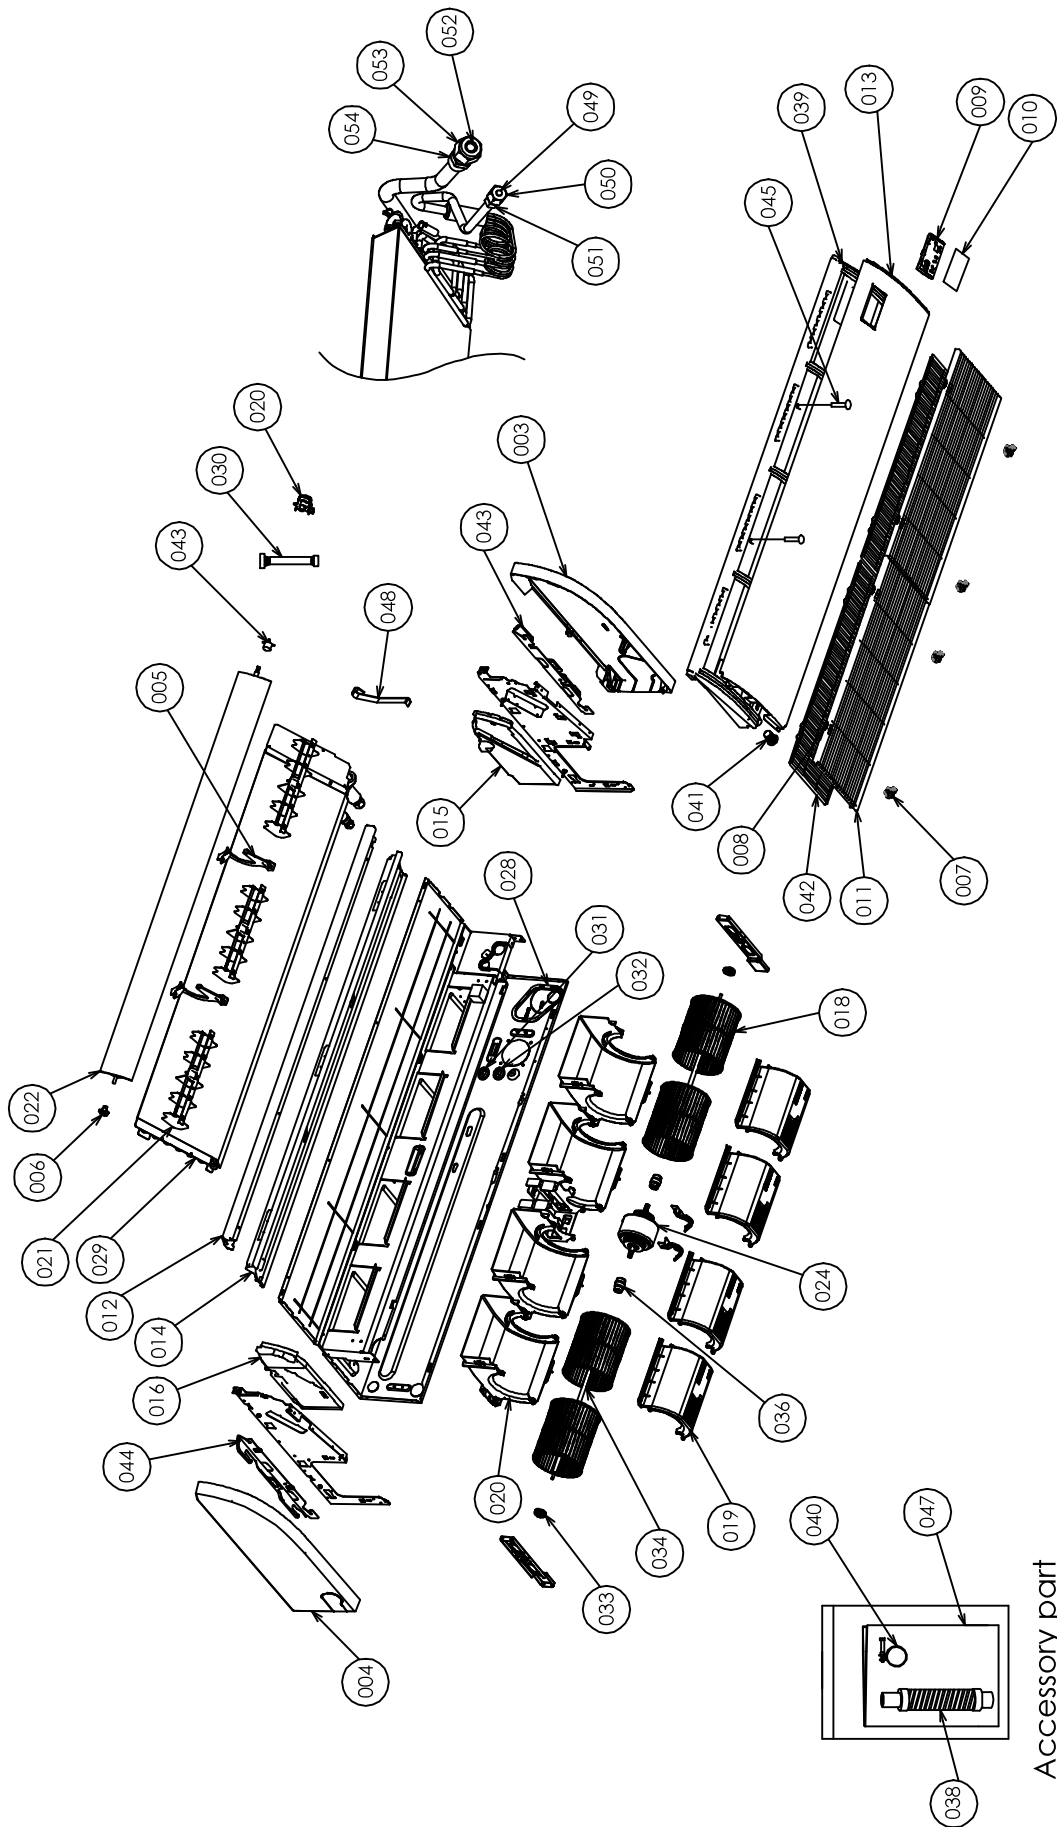

RAV-HM901CTP-E, RAV-HM1101CTP-E(TR), RAV-HM1401CTP-E(TR), RAV-HM1601CTP-E(TR)

Location No.	Part No.	Description	Model name RAV-HM						
			901 CTP-E	1101 CTP-E	1101 CTP-TR	1401 CTP-E	1401 CTP-TR	1601 CTP-E	1601 CTP-TR
1	43T21397	STEPPING-MOTOR	1	1	1	1	1	1	1
3	43T02301	ASM-P-SIDE-R	1	1	1	1	1	1	1
4	43T02302	ASM-P-SIDE-L	1	1	1	1	1	1	1
5	43T07313	ASM-SUP-FLAP	2	2	2	2	2	2	2
6	43T07314	SUP-SHAFT	1	1	1	1	1	1	1
7	43T07315	HINGE-GRILLE	4	4	4	4	4	4	4
8	43T07316	HOOK-GRILLE	4	4	4	4	4	4	4
9	43T08420	LED-BASE	1	1	1	1	1	1	1
10	43T08421	PANEL-LED	1	1	1	1	1	1	1
11	43T09494	SUCTION-GRILLE	2	2	2	2	2	2	2
12	43T00640	ASM-COAT-P-UP	1	1	1	1	1	1	1
13	43T00643	ASM-COAT-P-UD	1	1	1	1	1	1	1
14	43T11328	ASM-FORM-UP	1	1	1	1	1	1	1
15	43T11329	ASM-FORM	1	1	1	1	1	1	1
16	43T11330	ASM-FORM	1	1	1	1	1	1	1
18	43T20338	ASM-FAN-MLB	4	4	4	4	4	4	4
19	43T22327	ASM-FAN-CASE-D	4	4	4	4	4	4	4
20	43T22328	ASM-FAN-CASE-U	4	4	4	4	4	4	4
21	43T22329	ASM-S-V-LOUVER	3	3	3	3	3	3	3
22	43T22332	ASM-FLAP	1	1	1	1	1	1	1
23	43T22333	ASM-GEAR-FLAP	1	1	1	1	1	1	1
24	43T21470	MOTOR-FAN	1	1	1	1	1	1	1
28	43T49364	COV-FRAME-MAIN	1	1	1	1	1	1	1
29	43T44614	REFRIGERANT CYCLE ASSEMBLY	1	1	1	1	1	1	1
30	43T60446	LEAD-MOT	1	1	1	1	1	1	1
31	43T62349	GROMMET	1	1	1	1	1	1	1
32	43T62350	GROMMET	1	1	1	1	1	1	1
33	43T22312	BEARING ASSY, MOLD	1	1	1	1	1	1	1
34	43T22351	SHAFT	2	2	2	2	2	2	2
36	43T22324	COUPLING	1	1	1	1	1	1	1
38	43T70317	ASM-HOSE	1	1	1	1	1	1	1
39	43T72316	ASM-SUB-PAN-DR	1	1	1	1	1	1	1
40	43T83313	HOSE-BAND	2	2	2	2	2	2	2
41	43T79320	CAP-DRAIN	1	1	1	1	1	1	1
42	43T80339	AIR FILTER	2	2	2	2	2	2	2
43	43T81304	HANGER-R	1	1	1	1	1	1	1
44	43T81305	HANGER-L	1	1	1	1	1	1	1
45	43T97318	SCREW-DR	2	2	2	2	2	2	2
47	43T85881	OWNER'S MANUAL	1	1	-	1	-	1	-
47	43T85882	OWNER'S MANUAL	-	-	1	-	1	-	1
48	43T19333	HOLDER, SENSOR	2	2	2	2	2	2	2
49	43T47332	BONNET, 9.52 DIA	1	1	1	1	1	1	1
50	43T82337	SOCKET	1	1	1	1	1	1	1
51	43T97321	NUT, FLARE, 3/8 IN	1	1	1	1	1	1	1
52	43T47334	BONNET; 15.88 DIA	1	1	1	1	1	1	1
53	43T82339	SOCKET	1	1	1	1	1	1	1
54	43T97323	NUT, FLARE, 5/8 IN	1	1	1	1	1	1	1