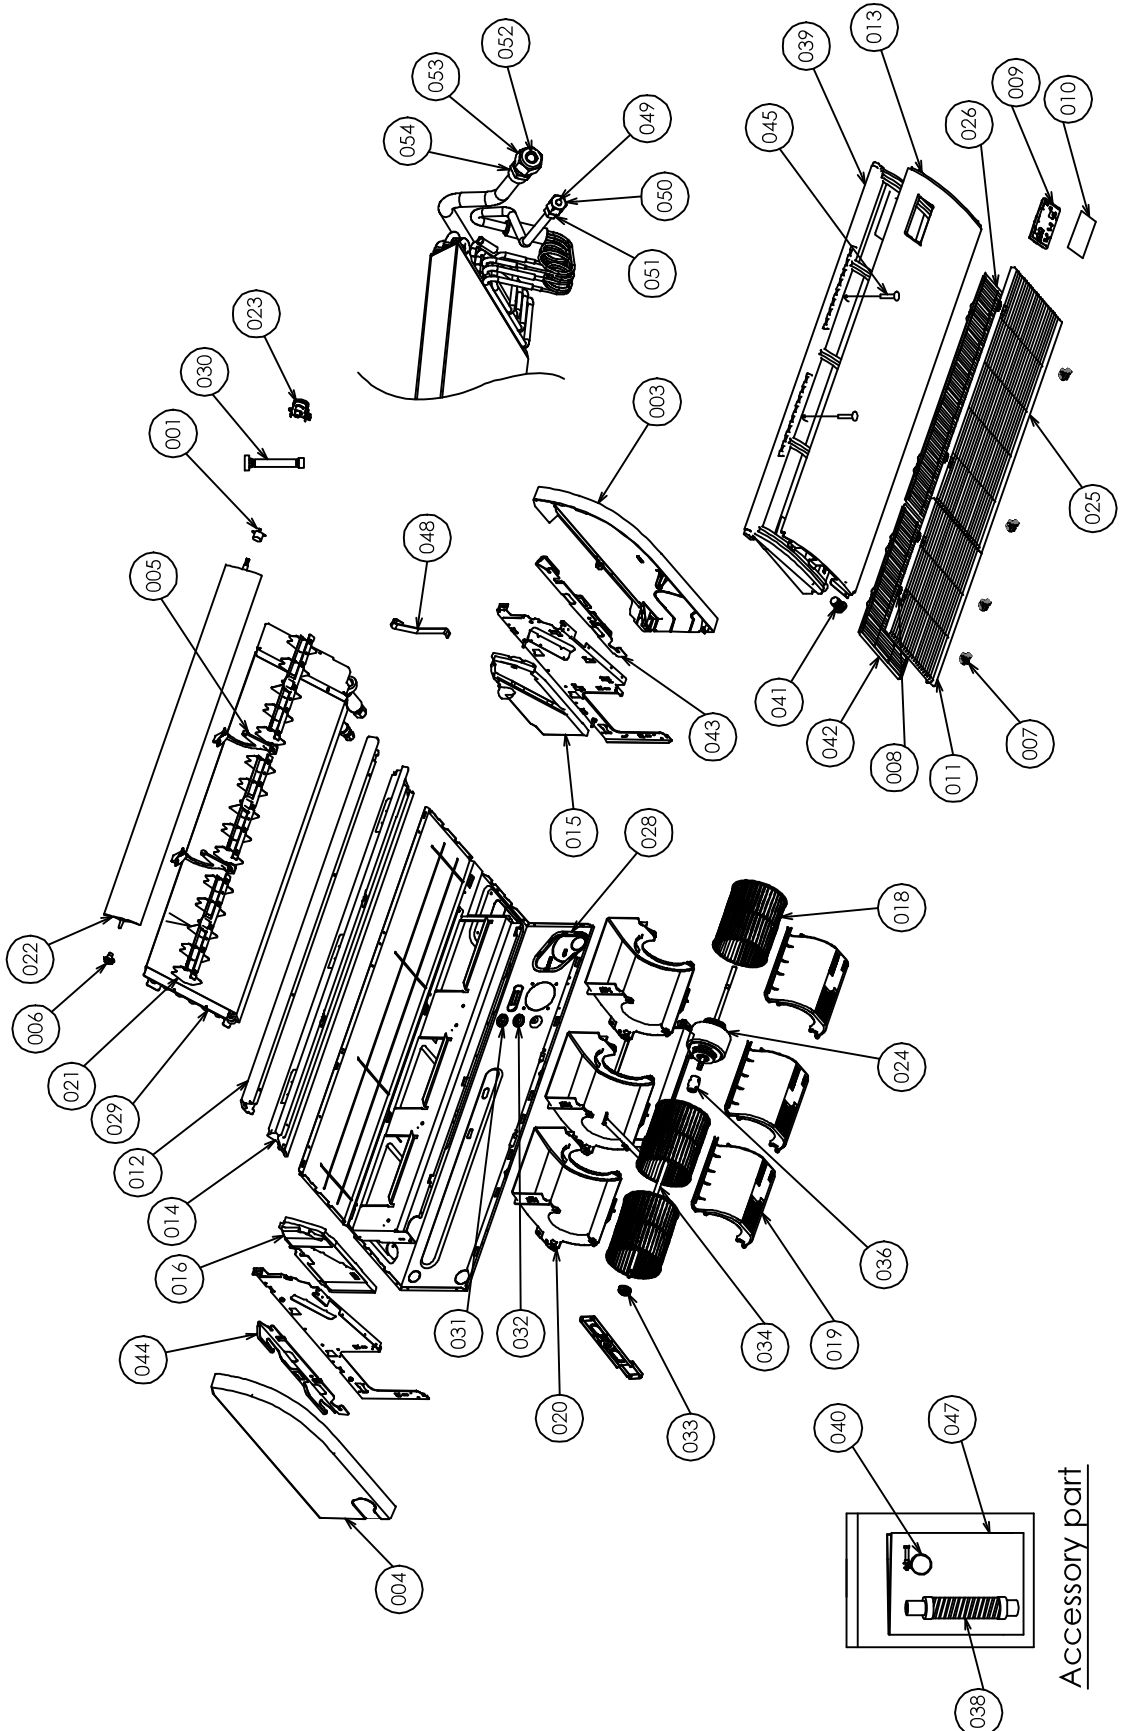

RAV-HM801CTP-E(TR)

Location No.	Part No.	Description	Model name RAV-HM	
			801CTP-E	801CTP-TR
1	43T21397	STEPPING-MOTOR	1	1
3	43T02301	ASM-P-SIDE-R	1	1
4	43T02302	ASM-P-SIDE-L	1	1
5	43T07313	ASM-SUP-FLAP	2	2
6	43T07314	SUP-SHAFT	1	1
7	43T07315	HINGE-GRILLE	4	4
8	43T07316	HOOK-GRILLE	4	4
9	43T08420	LED-BASE	1	1
10	43T08421	PANEL-LED	1	1
11	43T09493	SUCTION-GRILLE	1	1
12	43T00639	ASM-COAT-P-UP	1	1
13	43T00642	ASM-COAT-P-UD	1	1
14	43T11327	ASM-FORM-UP	1	1
15	43T11329	ASM-FORM	1	1
16	43T11330	ASM-FORM	1	1
18	43T20338	ASM-FAN-MLB	3	3
19	43T22327	ASM-FAN-CASE-D	3	3
20	43T22328	ASM-FAN-CASE-U	3	3
21	43T22329	ASM-S-V-LOUVER	3	3
22	43T22331	ASM-FLAP	1	1
23	43T22333	ASM-GEAR-FLAP	1	1
24	43T21444	MOTOR-FAN	1	1
25	43T09494	SUCTION-GRILLE	1	1
26	43T80339	AIR FILTER	1	1
28	43T49364	COV-FRAME-MAIN	1	1
29	43T44613	REFRIGERANT CYCLE ASSEMBLY	1	1
30	43T60446	LEAD-MOT	1	1
31	43T62349	GROMMET	1	1
32	43T62350	GROMMET	1	1
33	43T22312	BEARING ASSY, MOLD	1	1
34	43T22350	SHAFT	1	1
36	43T22324	COUPLING	1	1
38	43T70317	ASM-HOSE	1	1
39	43T72315	ASM-SUB-PAN-DR	1	1
40	43T83313	HOSE-BAND	2	2
41	43T79320	CAP-DRAIN	1	1
42	43T80338	AIR FILTER	1	1
43	43T81304	HANGER-R	1	1
44	43T81305	HANGER-L	1	1
45	43T97318	SCREW-DR	2	2
47	43T85881	OWNER'S MANUAL	1	-
47	43T85882	OWNER'S MANUAL	-	1
48	43T19333	HOLDER, SENSOR	2	2
49	43T47332	BONNET, 9.52 DIA	1	1
50	43T82337	SOCKET	1	1
51	43T97321	NUT, FLARE, 3/8 IN	1	1
52	43T47334	BONNET; 15.88 DIA	1	1
53	43T82339	SOCKET	1	1
54	43T97323	NUT, FLARE, 5/8 IN	1	1