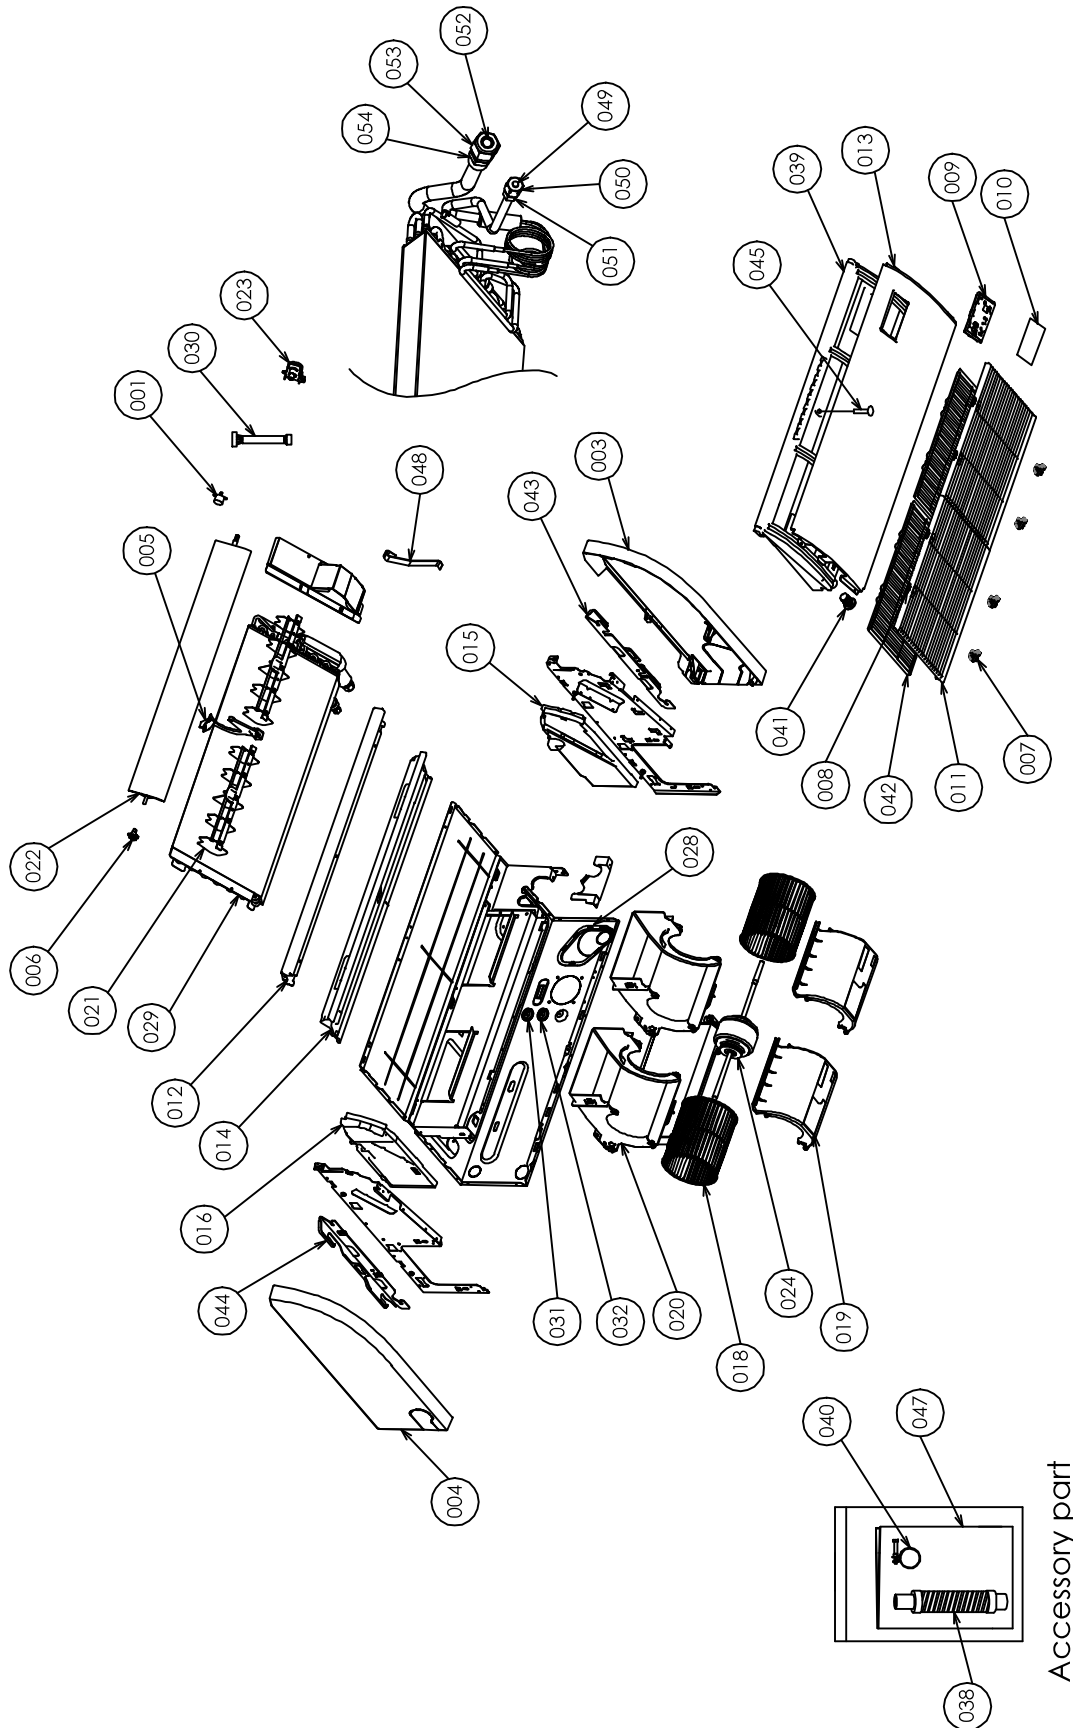

12. EXPLODED VIEWS AND PARTS LIST

12-1. Indoor Unit RAV-HM401CTP-E, RAV-HM561CTP-E(TR)

Location No.	Part No.	Description	Model name RAV-HM		
			401CTP-E	561CTP-E	561CTP-TR
1	43T21397	STEPPING-MOTOR	1	1	1
3	43T02301	ASM-P-SIDE-R	1	1	1
4	43T02302	ASM-P-SIDE-L	1	1	1
5	43T07313	ASM-SUP-FLAP	1	1	1
6	43T07314	SUP-SHAFT	1	1	1
7	43T07315	HINGE-GRILLE	4	4	4
8	43T07316	HOOK-GRILLE	4	4	4
9	43T08420	LED-BASE	1	1	1
10	43T08421	PANEL-LED	1	1	1
11	43T09493	SUCTION-GRILLE	2	2	2
12	43T00638	ASM-COAT-P-UP	1	1	1
13	43T00641	ASM-COAT-P-UD	1	1	1
14	43T11326	ASM-FORM-UP	1	1	1
15	43T11329	ASM-FORM	1	1	1
16	43T11330	ASM-FORM	1	1	1
18	43T20338	ASM-FAN-MLB	2	2	2
19	43T22327	ASM-FAN-CASE-D	2	2	2
20	43T22328	ASM-FAN-CASE-U	2	2	2
21	43T22329	ASM-S-V-LOUVER	2	2	2
22	43T22330	ASM-FLAP	1	1	1
23	43T22333	ASM-GEAR-FLAP	1	1	1
24	43T21443	MOTOR-FAN	1	1	1
28	43T49364	COV-FRAME-MAIN	1	1	1
29	43T44612	REFRIGERANT CYCLE ASSEMBLY	1	1	1
30	43T60446	LEAD-MOT	1	1	1
31	43T62349	GROMMET	1	1	1
32	43T62350	GROMMET	1	1	1
38	43T70317	ASM-HOSE	1	1	1
39	43T72314	ASM-SUB-PAN-DR	1	1	1
40	43T83313	HOSE-BAND	2	2	2
41	43T79320	CAP-DRAIN	1	1	1
42	43T80338	AIR FILTER	2	2	2
43	43T81304	HANGER-R	1	1	1
44	43T81305	HANGER-L	1	1	1
45	43T97318	SCREW-DR	1	1	1
47	43T85881	OWNER'S MANUAL	1	1	-
47	43T85882	OWNER'S MANUAL	-	-	1
48	43T19333	HOLDER, SENSOR	2	2	2
49	43T47331	BONNET, 6.35 DIA	1	1	1
50	43T82336	SOCKET	1	1	1
51	43T97320	NUT, FLARE, 1/4 IN	1	1	1
52	43T47333	BONNET, 12.70 DIA	1	1	1
53	43T82338	SOCKET	1	1	1
54	43T97322	NUT, FLARE, 1/2 IN	1	1	1