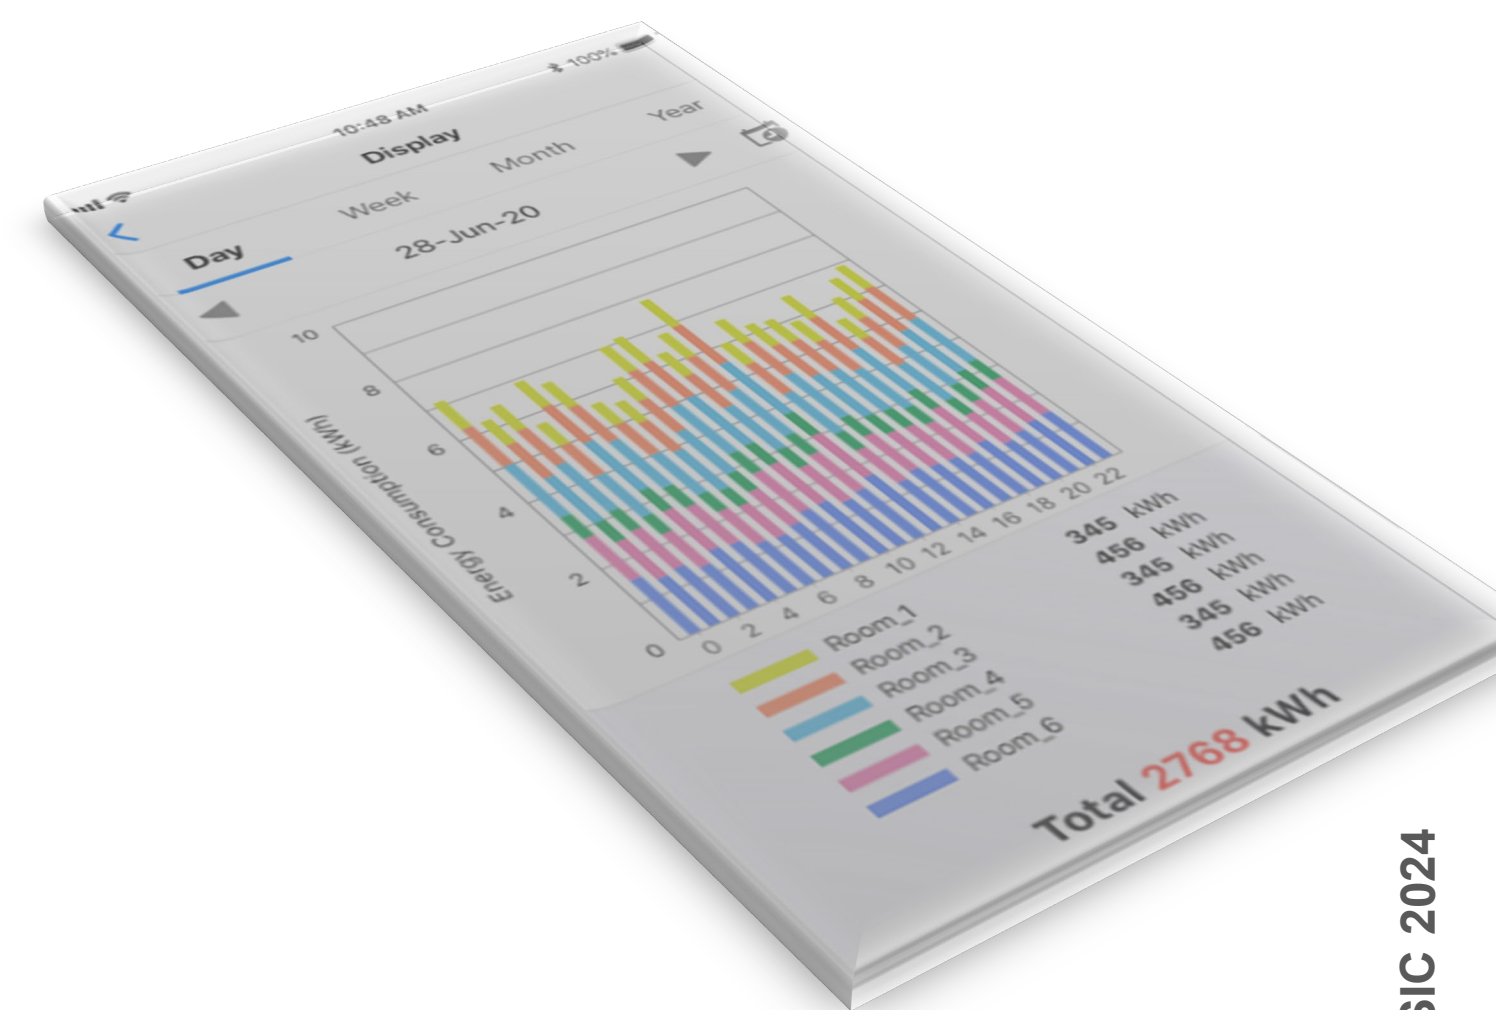

# RAS Multi NEXT

➤ Energy Monitoring für SEIYA HAQRI SHORAI Daiseikai

Monitoring p.o.time

Consumption chart  
Can show the power consumption of up to 10 indoor units

Summary  
energy consumption of all systems