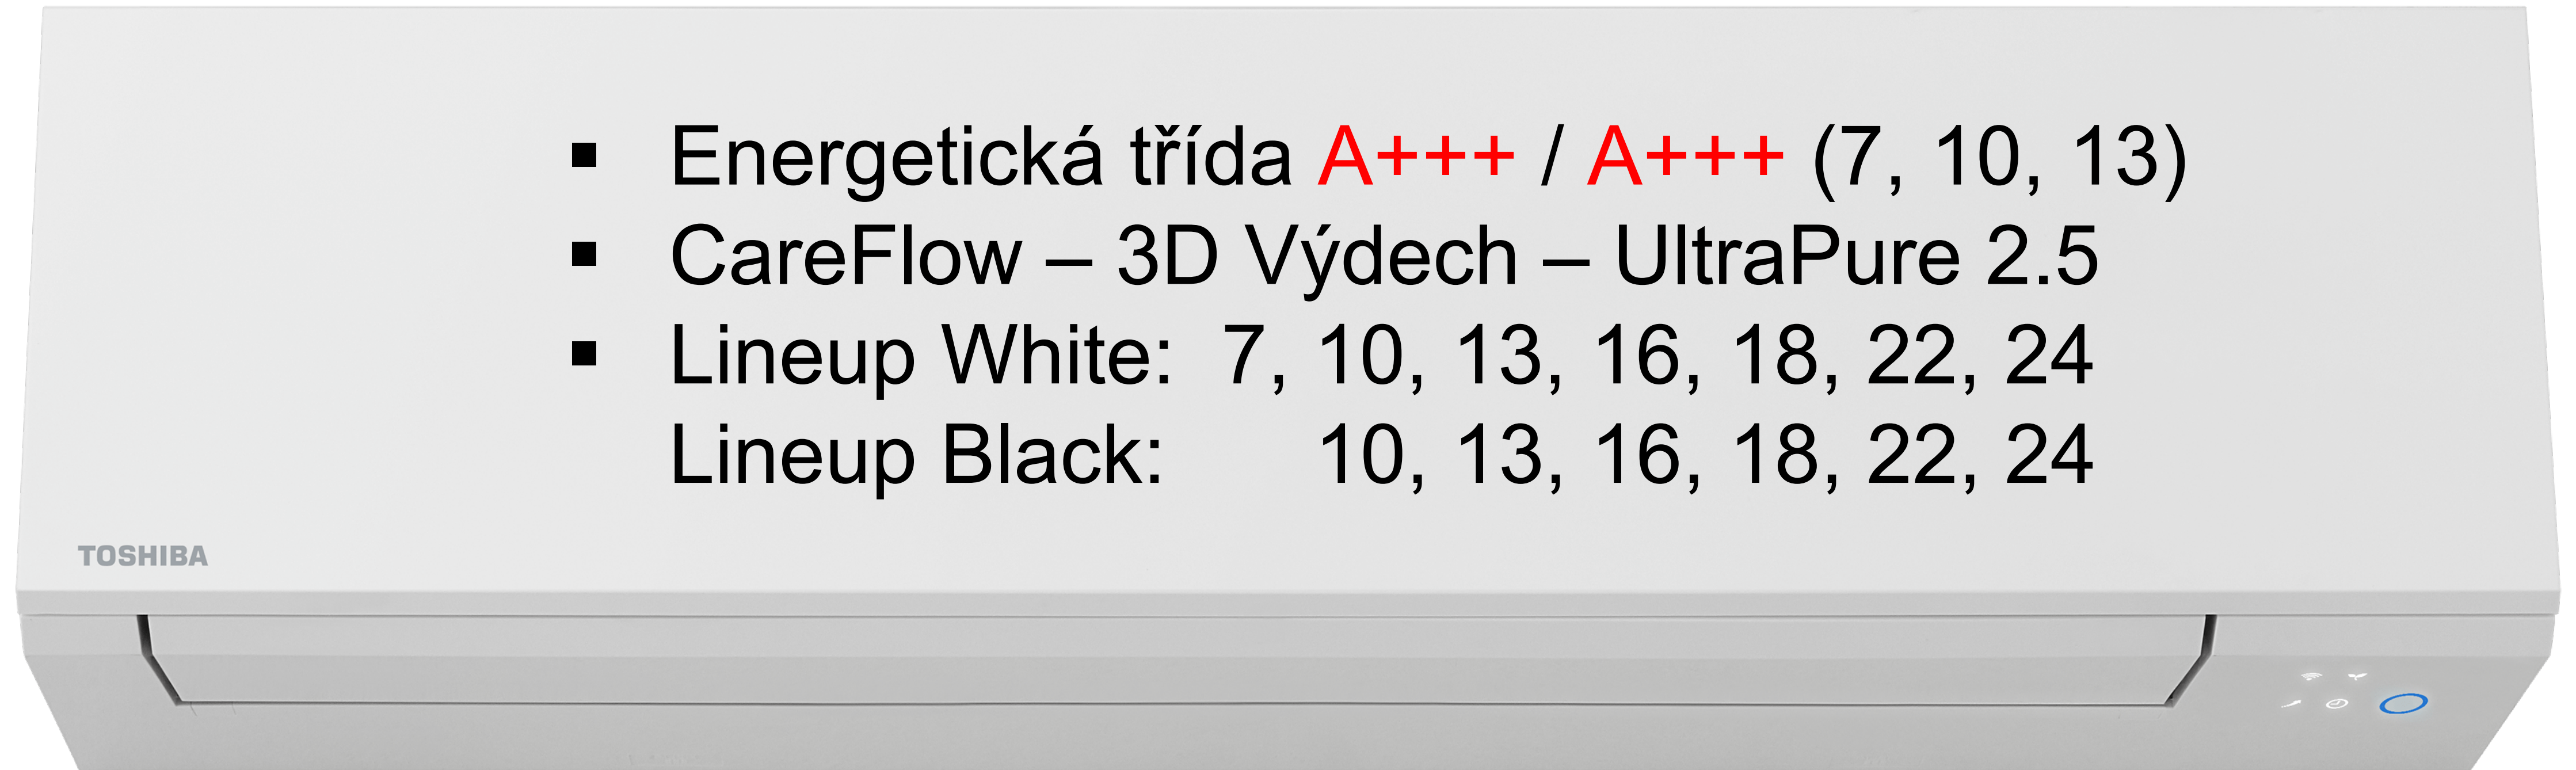

SHORAI EDGE Black & White

➤ HIGH Line – Update

- Energetická třída **A+++** / **A+++** (7, 10, 13)
- CareFlow – 3D Výdech – UltraPure 2.5
- Lineup White: 7, 10, 13, 16, 18, 22, 24
  Lineup Black: 10, 13, 16, 18, 22, 24