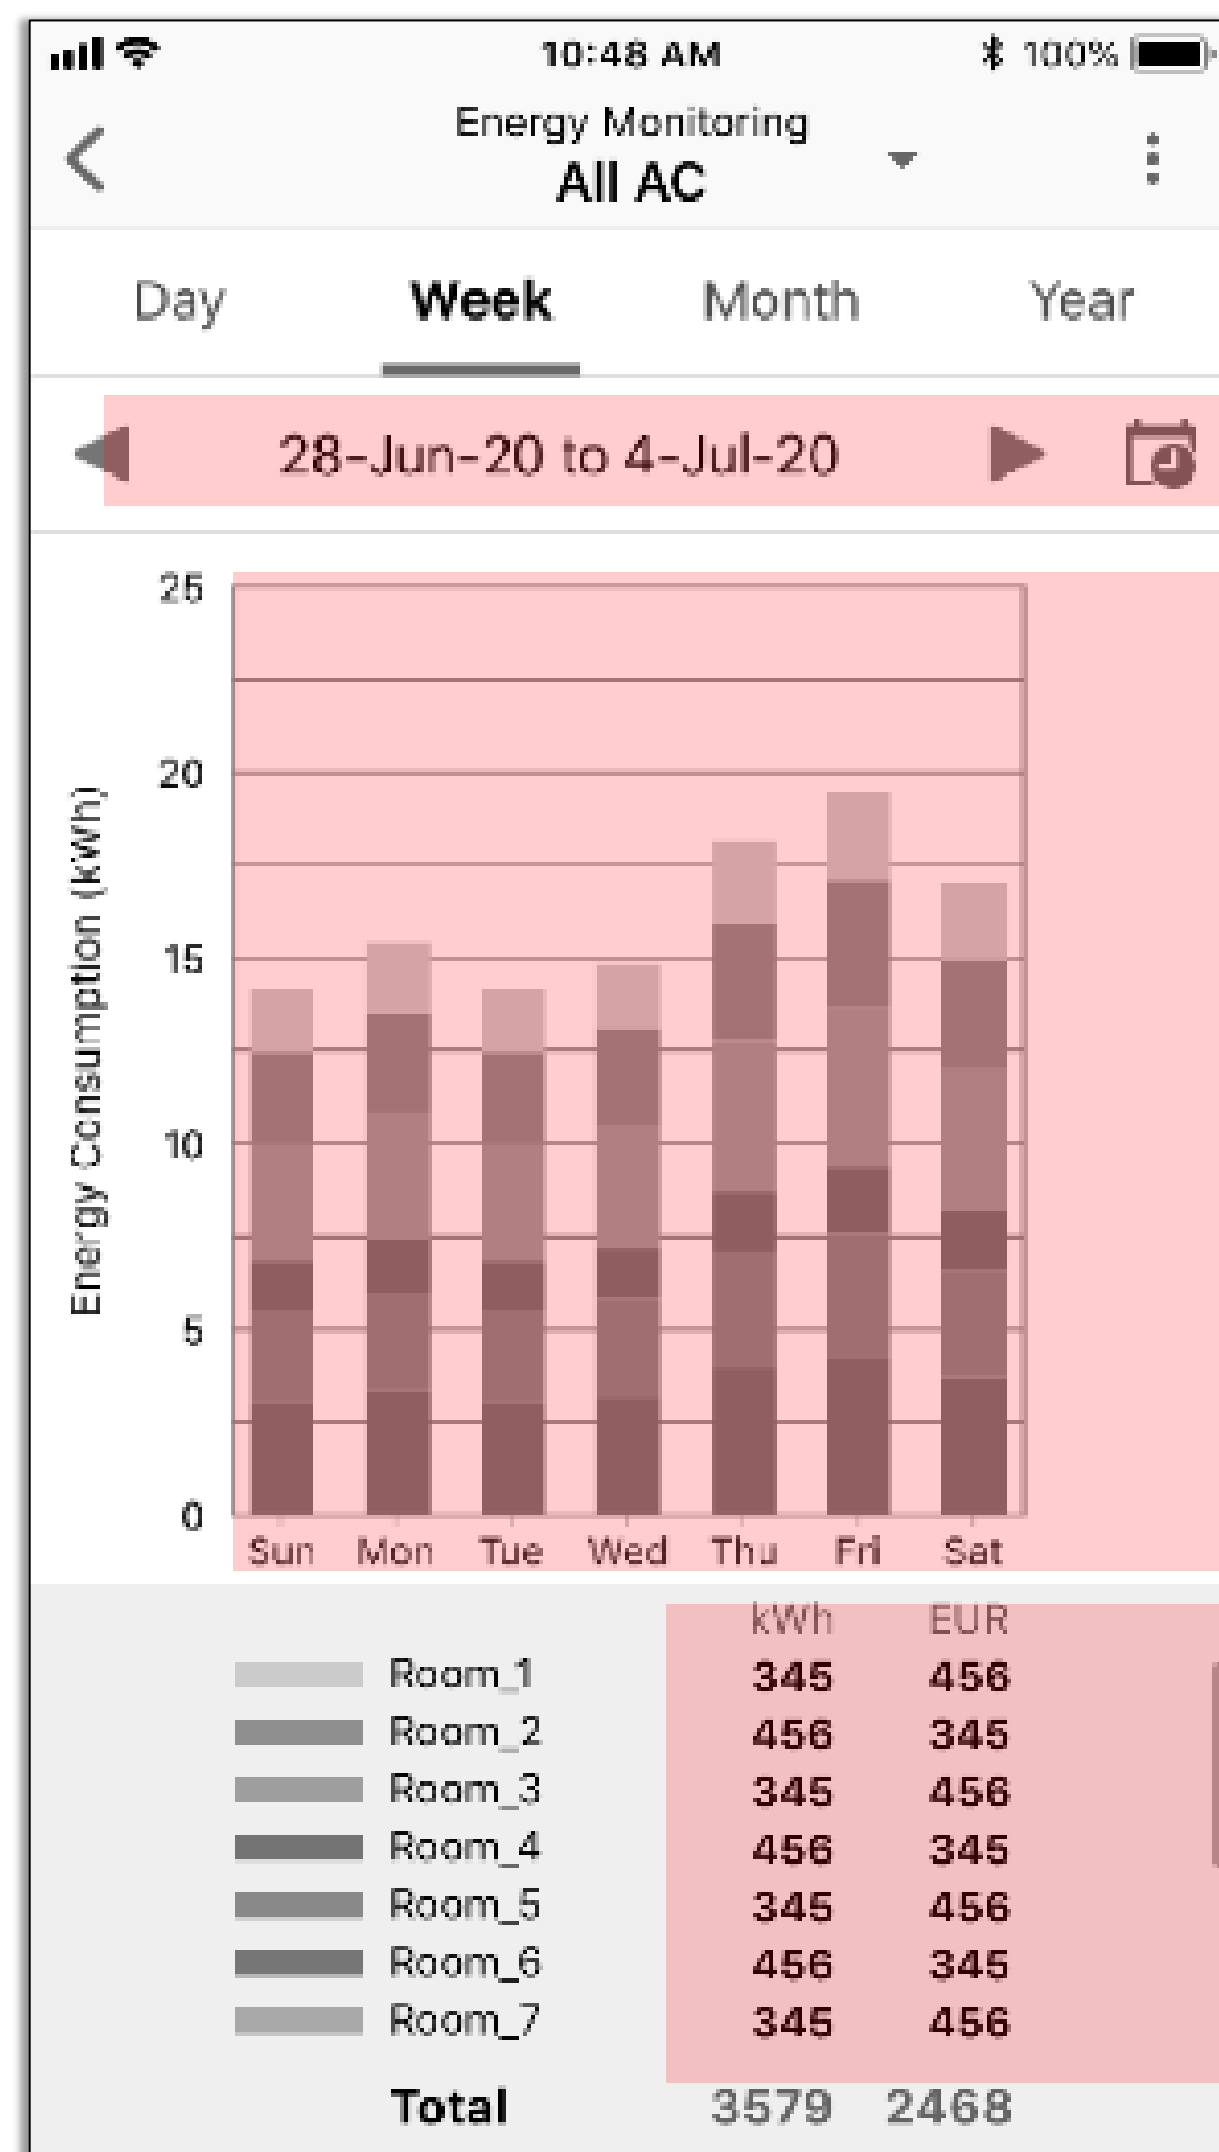

# RAS Multi NEXT

➤ Energy Monitoring für SEIYA HAQRI SHORAI Daiseikai

Monitoring p.o.time

Consumption chart  
Can show the power consumption of up to 10 indoor units

Summary  
energy consumption of all systems