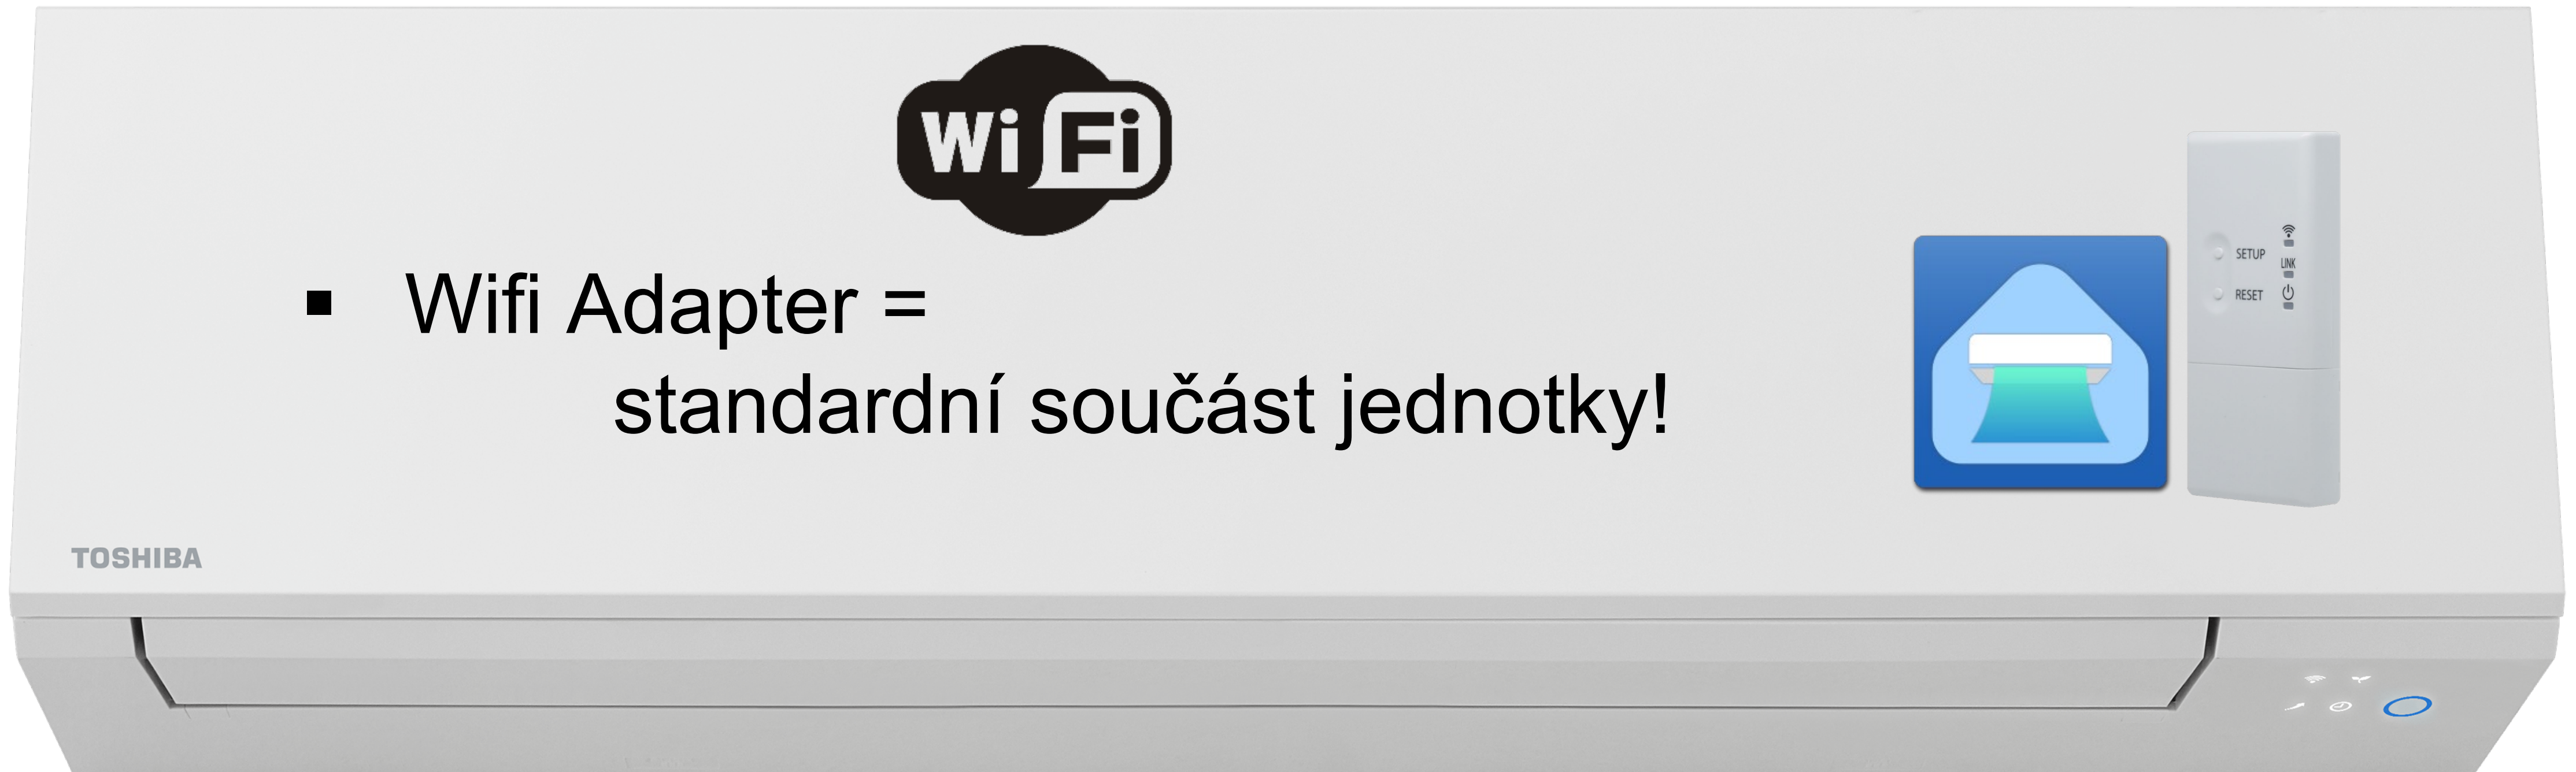

SHORAI EDGE Black & White

➤ HIGH Line – Update