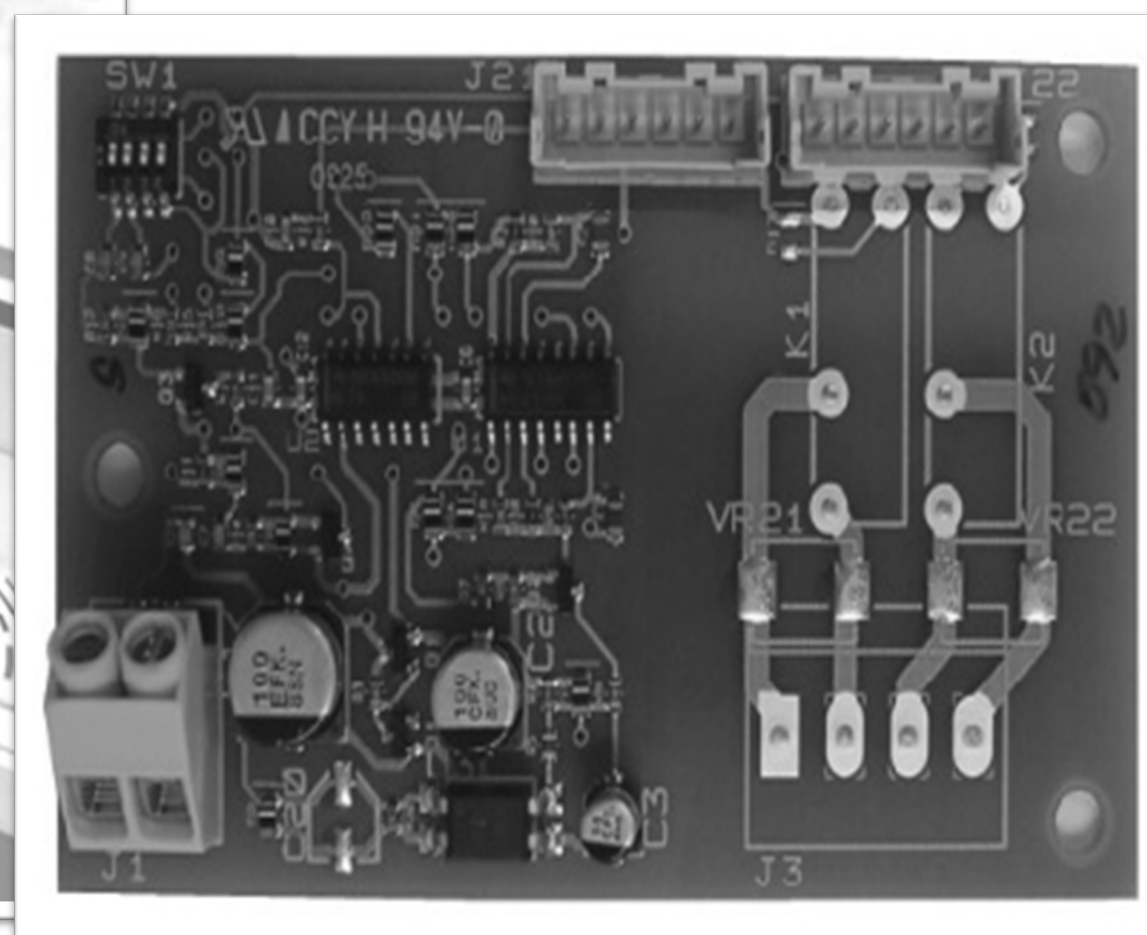

## TCB-IFCB5-PE **window contact switch**

- Window switch function
- Remote ON/OFF control