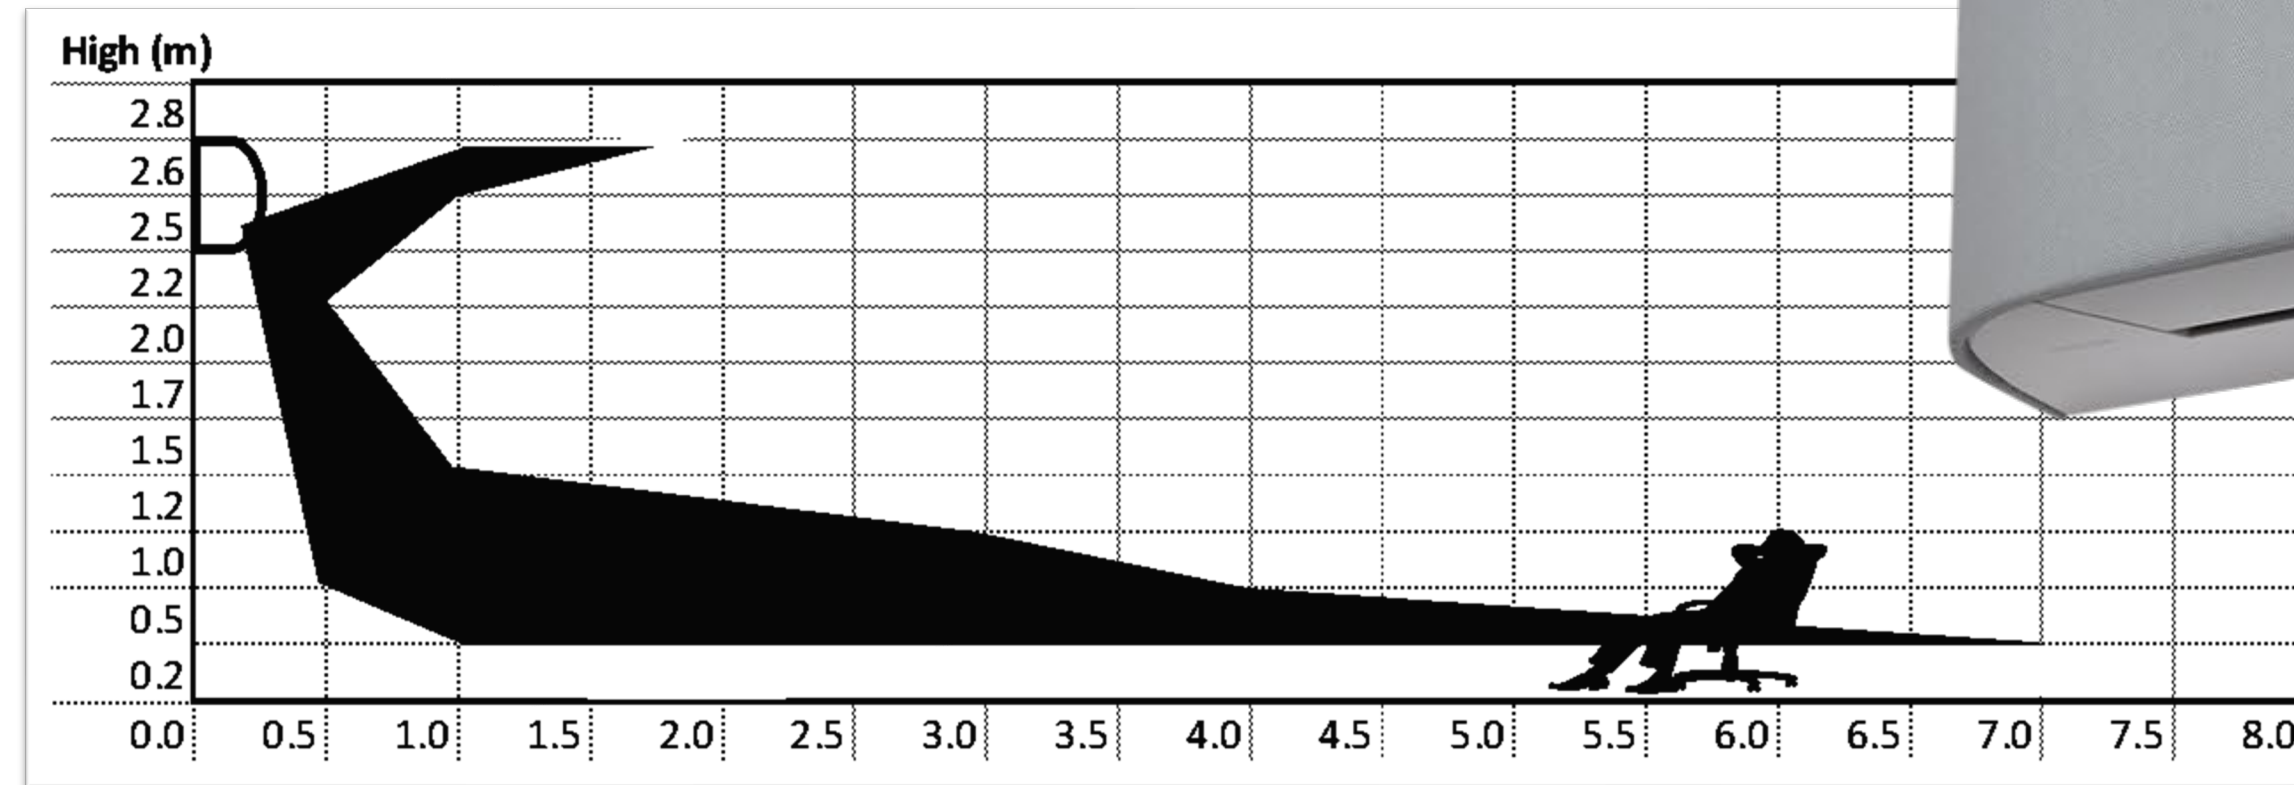

HAORI

➤ HADA CareFlow efekt