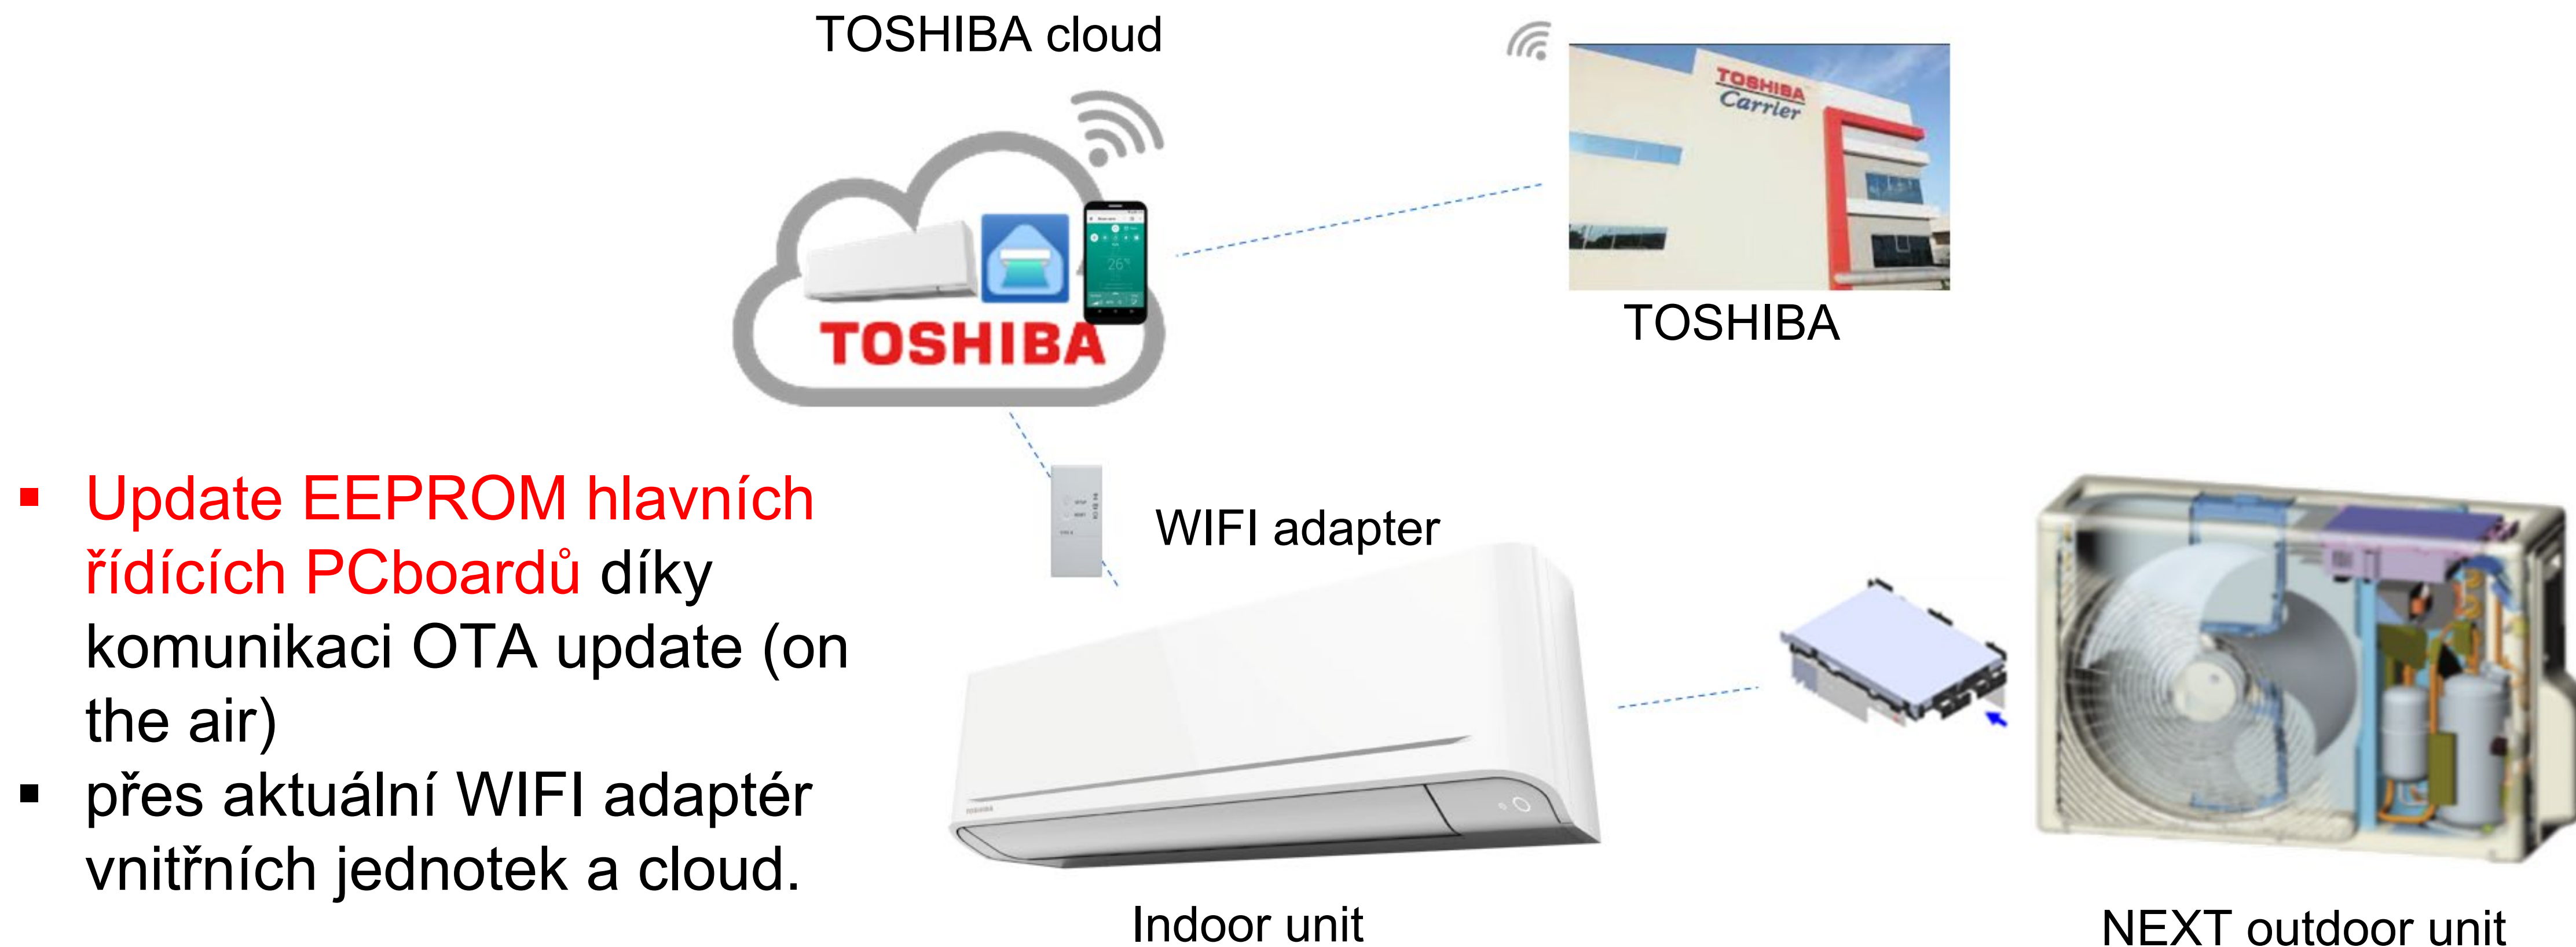

RAS Multi NEXT

- Možnost Update Software - funkce **OTA (on the air)** function