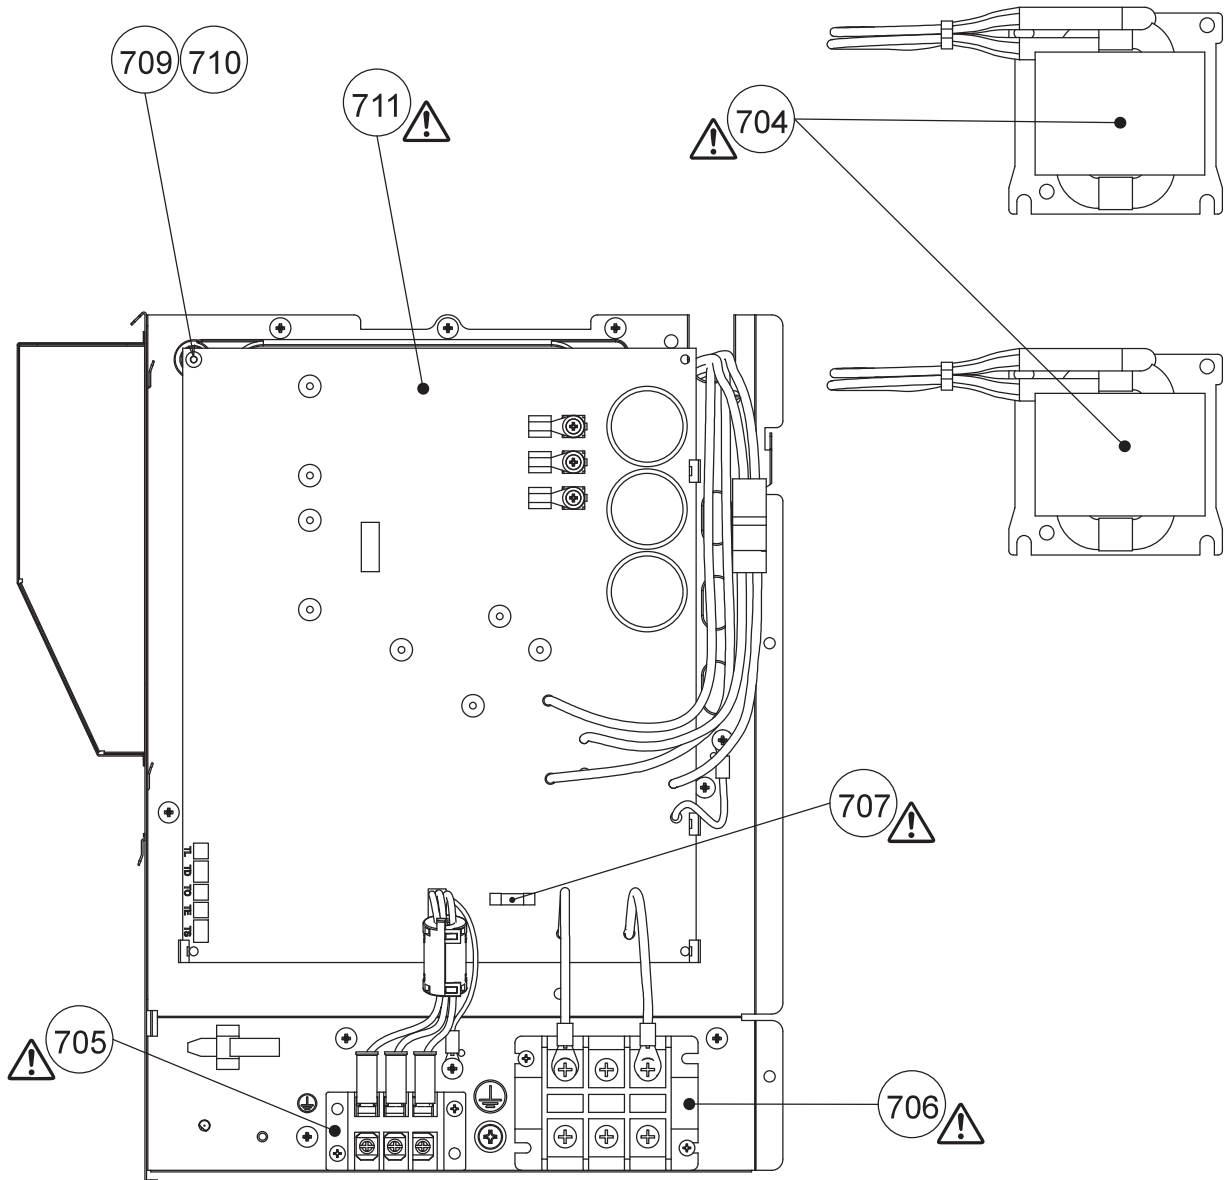

Inverter Assembly (HWS-805H-E)

Safety ⚠	Location No.	Part No.	Description	Number of pieces per unit
				HWS-805H-E
⚠	701	43050425	SENSOR ASSY, SERVICE	3
	702	43F63325	HOLDER, SENSOR (TE)	1
⚠	703	43150319	SENSOR ASSY, SERVICE	2
⚠	704	43155188	REACTOR, CH-56-2Z-T	2
⚠	705	43160565	TERMINAL BLOCK, 3P, 20A	1
⚠	706	43160581	TERMINAL	1
⚠	707	43160589	FUSE	1
	708	43163055	HOLDER, SENSOR	1
	709	43163059	SPACER, BUSH	1
	710	43163060	SPACER, COLLAR	1
⚠	711	3026V073	PC BOARD ASSY, MCC-1571	1
	712	43F63322	HOLDER, SENSOR (TS)	1
	713	43F63321	HOLDER, SENSOR (TD)	1