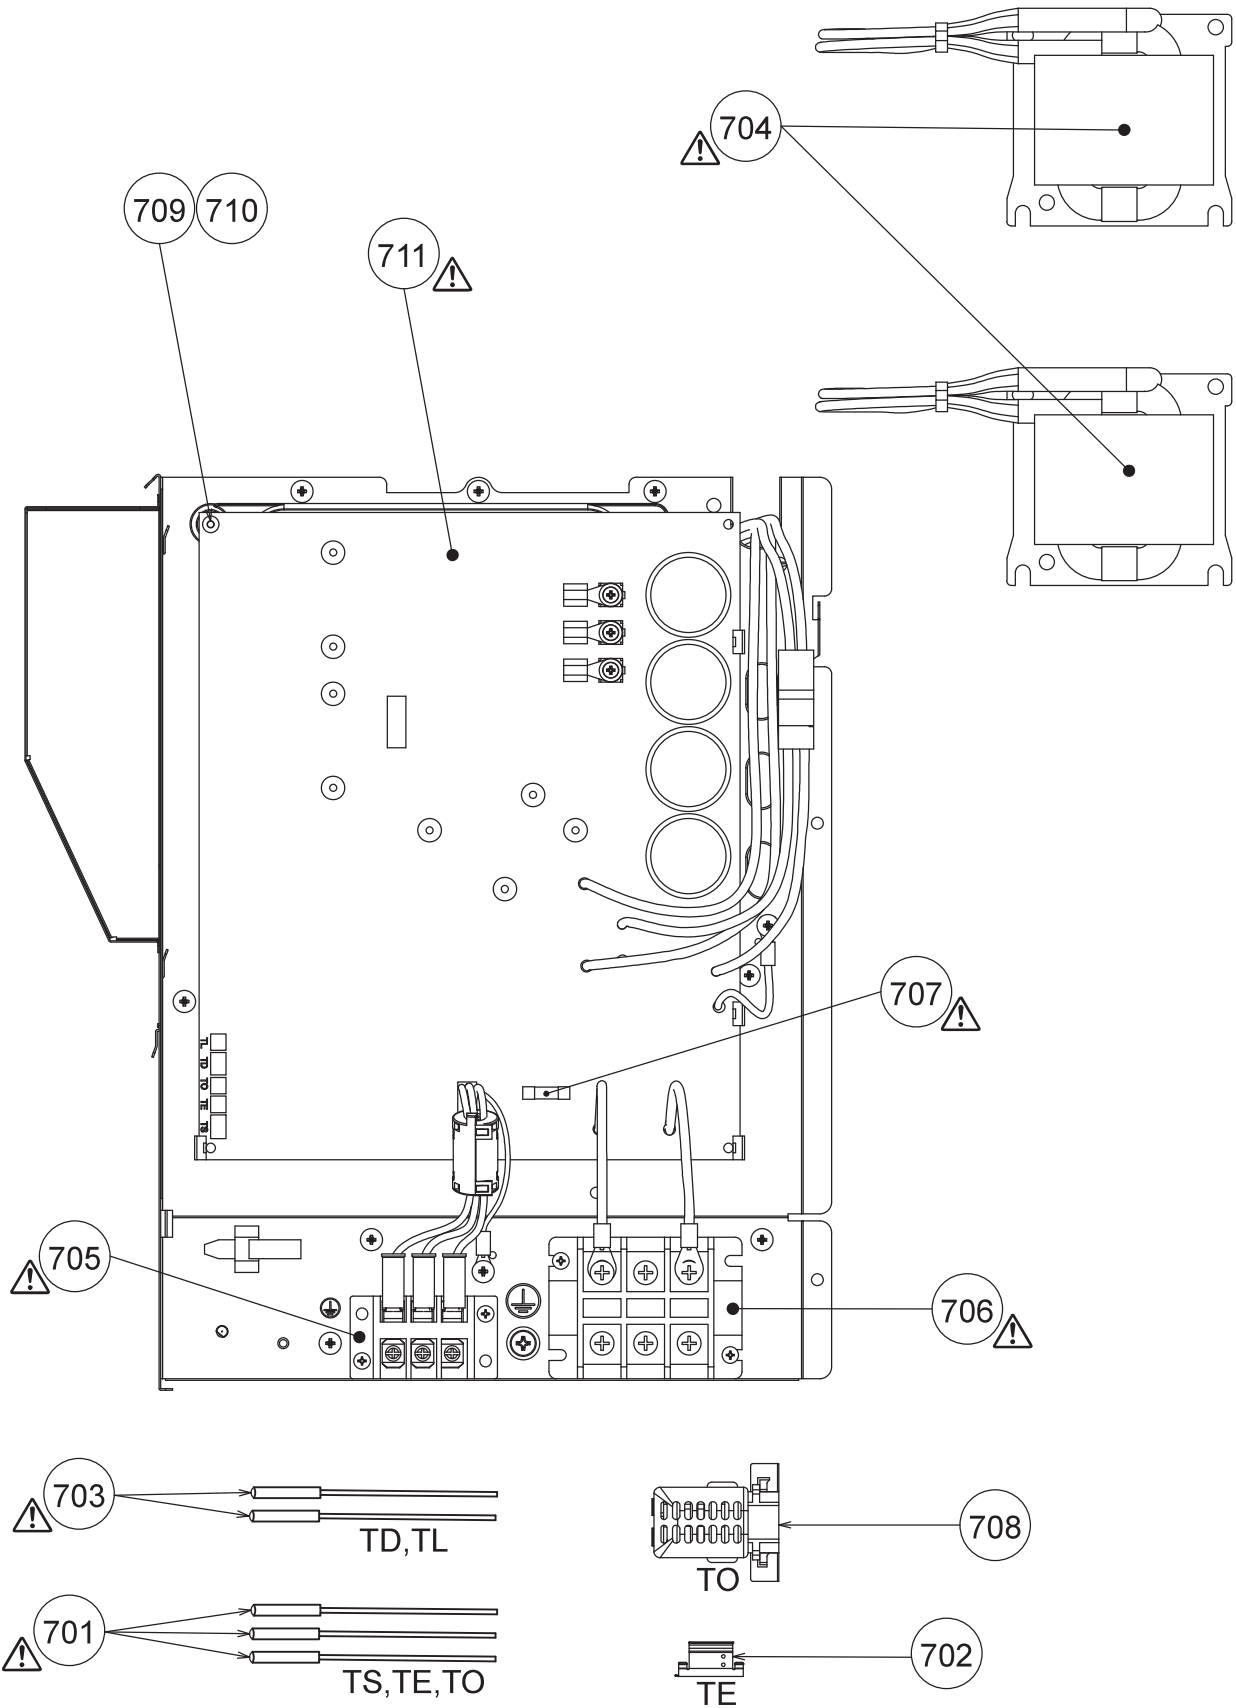

Inverter Assembly (HWS-1105H-E, 1405H-E)

Safety ⚠	Location No.	Part No.	Description	Number of pieces per unit	
				HWS-1105H-E	HWS-1405H-E
⚠	701	43050425	SENSOR ASSY, SERVICE	3	3
	702	43F63325	HOLDER, SENSOR (TE)	1	1
⚠	703	43150319	SENSOR ASSY, SERVICE	2	2
⚠	704	43158190	REACTOR	2	2
⚠	705	43160565	TERMINAL BLOCK, 3P, 20A	1	1
⚠	706	43160581	TERMINAL	1	1
⚠	707	43160589	FUSE	1	1
	708	43163055	HOLDER, SENSOR	1	1
	709	43163059	SPACER, BUSH	1	1
	710	43163060	SPACER, COLLAR	1	1
⚠	711	3026V074	PC BOARD ASSY, MCC-1571	1	1