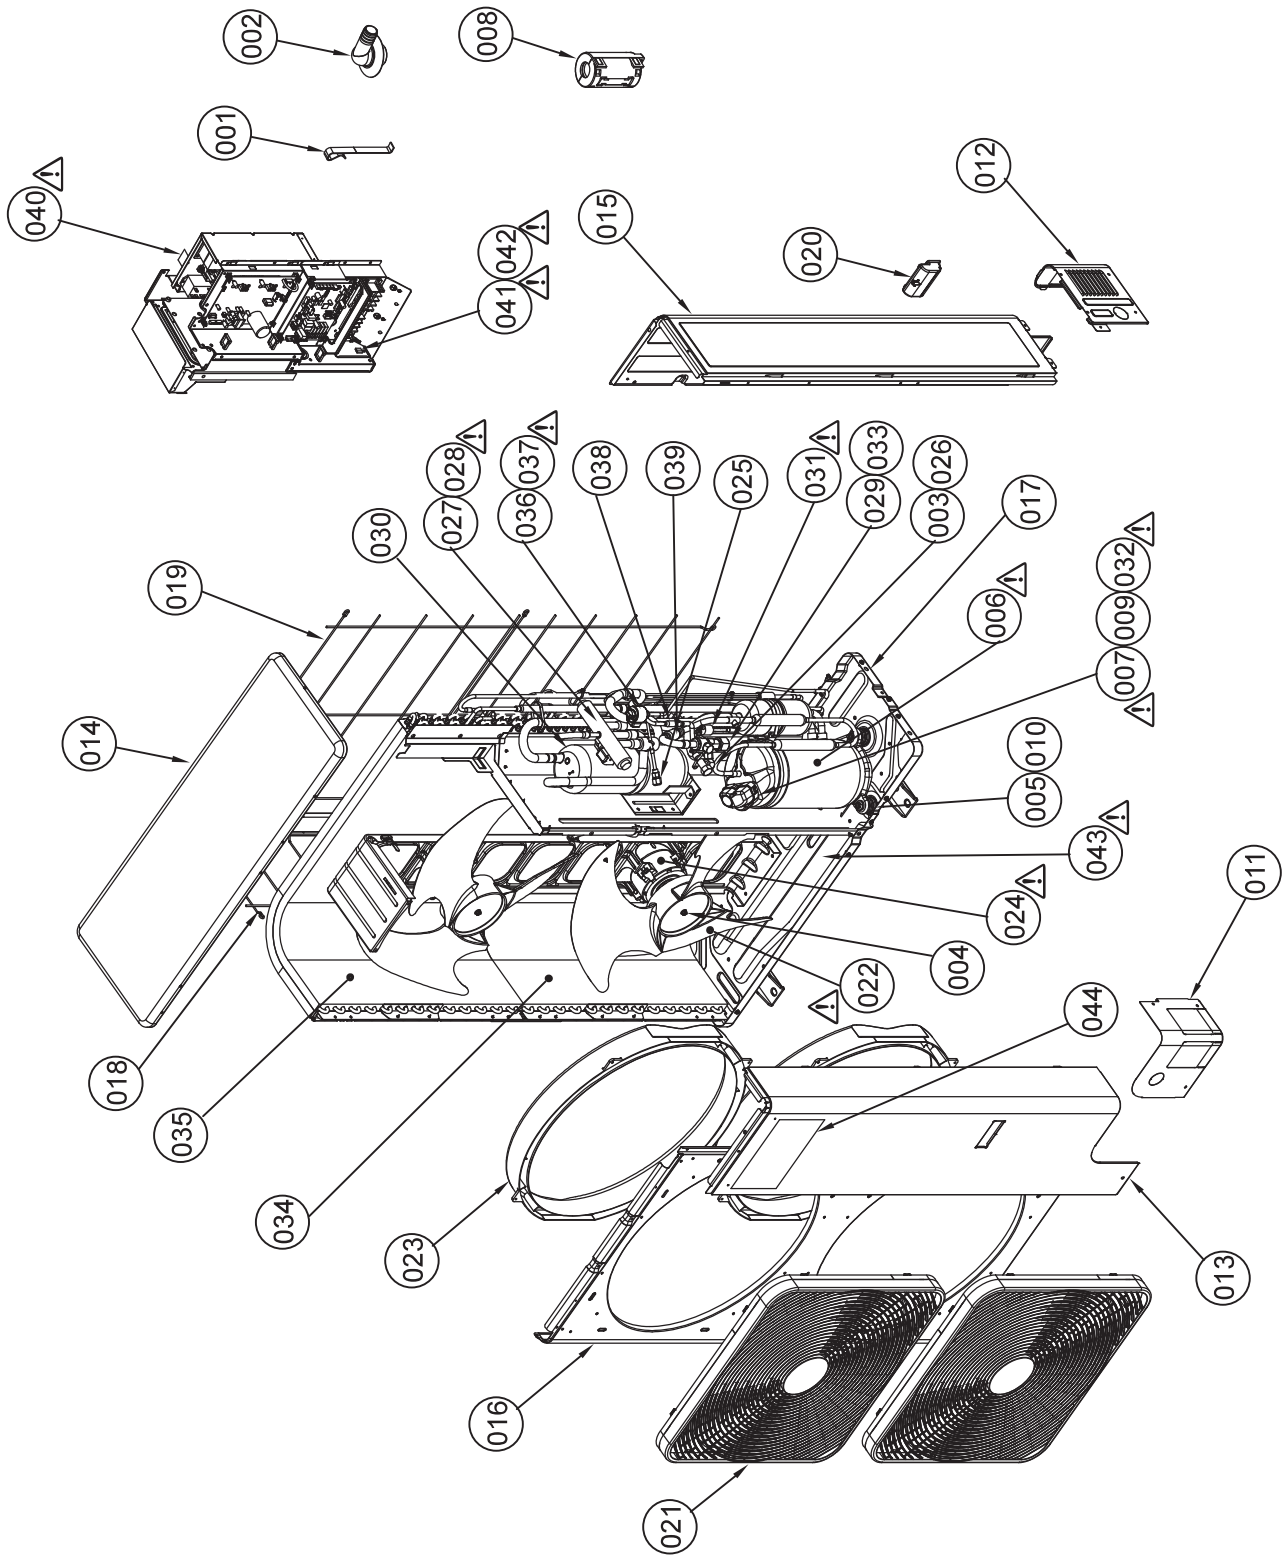

Outdoor Unit (HWS-1105H8(R)-E, 1405H8(R)-E, 1605H8(R)-E)

Safety ⚠	Location No.	Part No.	Description	Model name HWS		
				HWS-1105H8(R)-E	HWS-1405H8(R)-E	HWS-1605H8(R)-E
	001	43F19904	HOLDER, SENSOR (TS)	3	3	3
	002	43F32441	NIPPLE, DRAIN	1	1	1
	003	43F47246	BONNET, 3/8 IN	1	1	1
	004	43F47669	NUT, FLANGE	2	2	2
	005	43049739	CUSHION, RUBBER	3	3	3
⚠	006	4304C703	COMPRESSOR, DA422A3F-27M	1	1	1
⚠	007	43F50407	THERMOSTAT,BIMETAL	1	1	1
	008	43F60029	FILTER,NOISE	1	1	1
	009	43F63317	HOLDER,THERMOSTAT	1	1	1
	010	43F97212	NUT	3	3	3
	011	43100437	PANEL, FRONT, PIPING	1	1	1
	012	43100438	PANEL, BACK, PIPING	1	1	1
	013	43100439	PANEL, FRONT	1	1	1
	014	43100440	PLATE, ROOF	1	1	1
	015	43100470	PANEL, SIDE	1	1	1
	016	43100442	PANEL, AIR OUTLET	1	1	1
	017	43100443	BASE ASSY	1 (*1)	1 (*1)	1 (*1)
	017	37500804	BASE ASSY	1 (*2)	1 (*2)	1 (*2)
	018	43107274	GUARD, FIN, SIDE	1	1	1
	019	43107275	GUARD, FIN, BACK	1	1	1
	020	43107276	HANGER	3	3	3
	021	43119540	GUARD, FAN ASSY	2	2	2
⚠	022	43120244	FAN, PROPELLER, PB521	2	2	2
	023	43122113	BELL MOUTH	2	2	2
⚠	024	4312C100	MOTOR, FAN, ICF-280-A100-1(A)	2	2	4
	025	43146676	JOINT,CHECK	1	1	1
	026	4314N092	VALVE, PACKED, 9.52	1	1	1
	027	37546878	VALVE, 4-WAY, STF-H0404	1	1	1
⚠	028	4314N080	COIL, SOLENOID, STF-H01AJ1736A1	1	1	1
	029	43146724	VALVE, BALL, SBV-JA5GTC-1, R0HS	1	1	1
	030	43148170	ACCUMULATOR ASSY	1	1	1
⚠	031	43151322	SWITCH ASSY, PRESSURE ACB-4UB83W	1	1	1
⚠	032	43160612	LEAD ASSY, COMPRESSOR	1	1	1
	033	43194029	BONNET, 5/8 IN	1	1	1
	034	4314G266	CONDENSER ASSY, DOWN	1	1	1
	035	4314G269	CONDENSER ASSY, UP	1	1	1
	036	4314N023	VALVE, PLUS, MODULAING, UKV-25D100	1	1	1
⚠	037	4314N025	COIL, PMV, UKV-A038	1	1	1
	038	4314Q031	STRAINER	1	1	1
	039	4314Q032	STRAINER	1	1	1
⚠	040	43158227	REACTOR	1	1	1
⚠	041	43160571	FUSE, HOLDER, 15A, 250V	2 (*2)	2 (*2)	2 (*2)
⚠	042	43F6A156	FUSE(ET), 3.15A, AC250V	2 (*2)	2 (*2)	2 (*2)
⚠	043	37545716	HEATER ASSY	1 (*2)	1 (*2)	1 (*2)
	044	37517891	MARK, TOSHIBA FOR ESTIA	1	1	1

(*1) H8-E series only

(*2) H8R-E series only