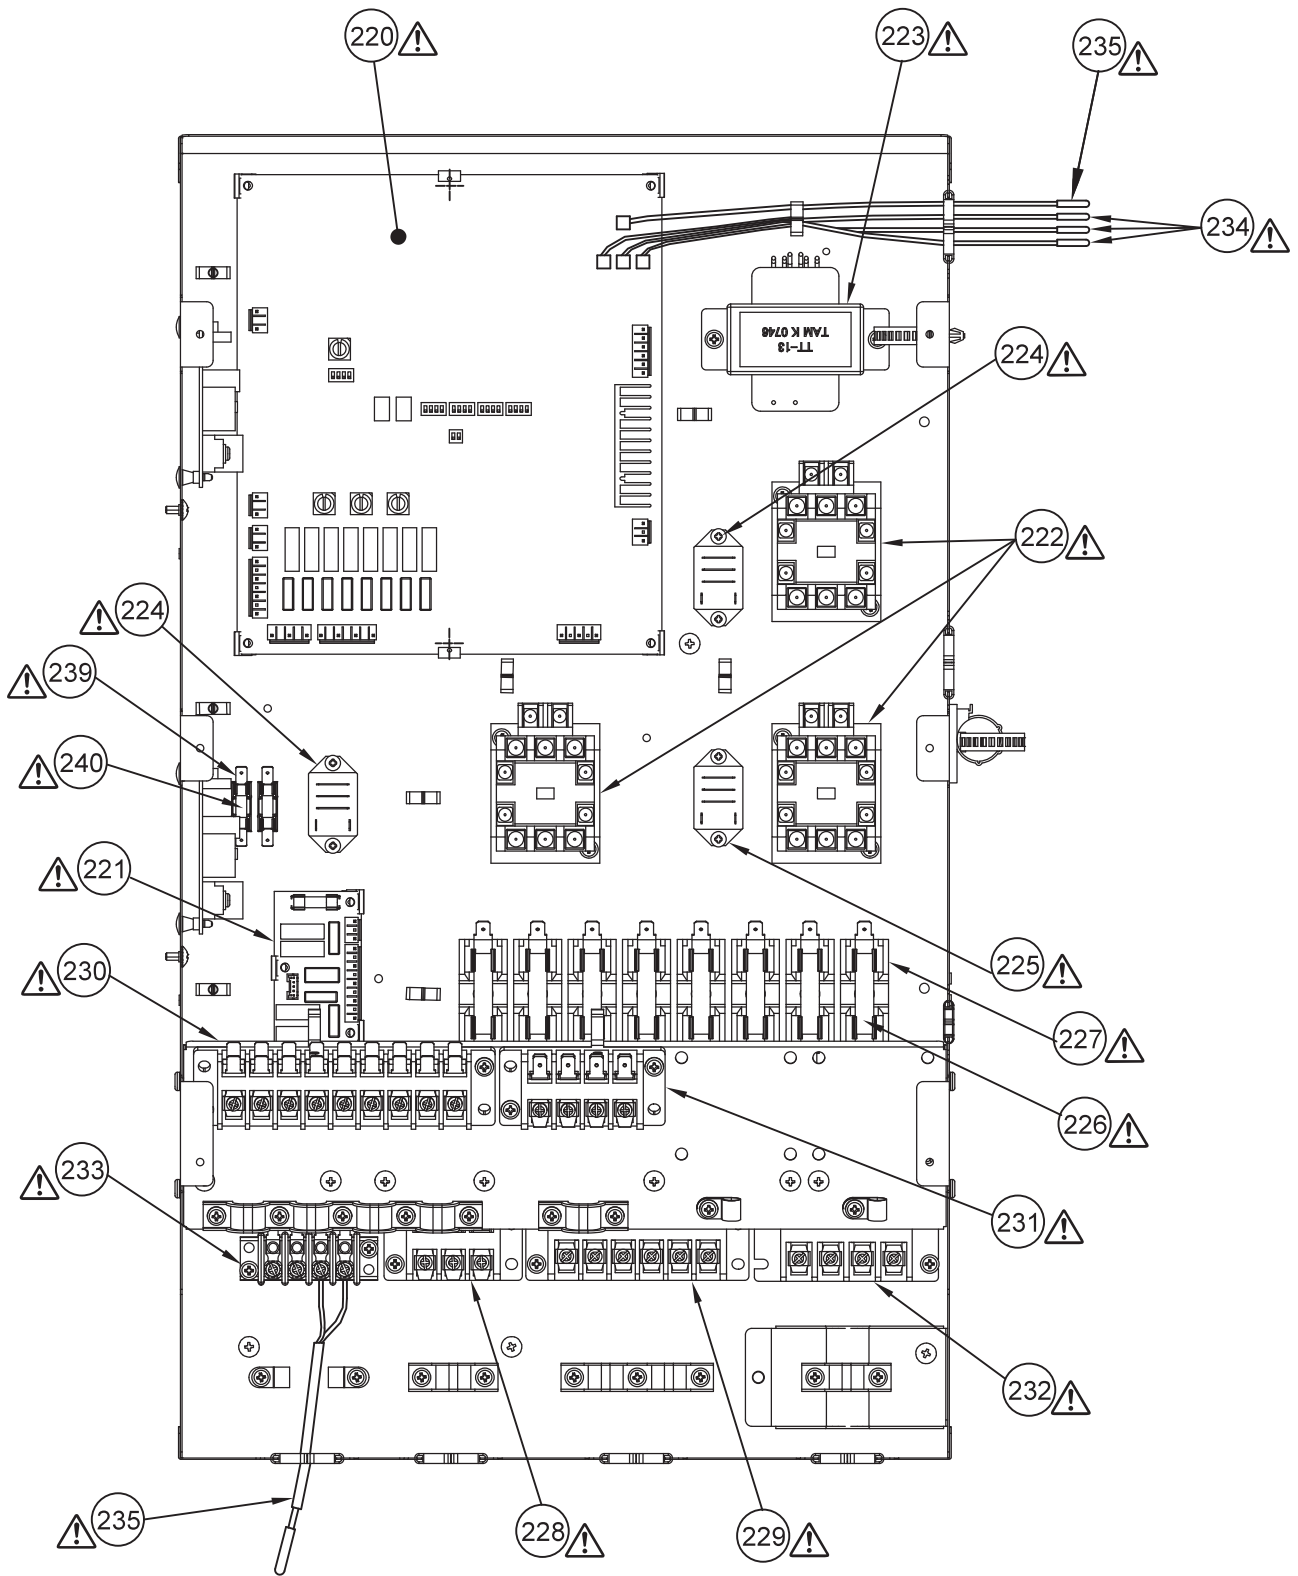

15 Part exploded view, part list

Hydro Unit

Safety ⚠	Location No.	Part No.	Description	Number of pieces per unit					
				HWS-805XWH M3-E	HWS-805XWH T6-E	HWS-805XWH T9-E	HWS-1405XW HM3-E	HWS-1405XW HT6-E	HWS-1405XW HT9-E
	201	37500840	CABINET, FRONT	1	1	1	1	1	1
	202	37500800	PLATE, UP	1	1	1	1	1	1
	203	37500801	PLATE, SIDE	2	2	2	2	2	2
	204	37500835	PLATE, DN, ASSY	1	1	1	1	1	1
⚠	205	37566711	REMOTE CONTROLLER	1	1	1	1	1	1
	206	37546885	PIPE ASSY, WATER HEAT EXCHANGER	1	1	1			
	206	37546886	PIPE ASSY, WATER HEAT EXCHANGER				1	1	1
⚠	207	37541739	PUMP, WATER, ASSY	1	1	1			
⚠	207	37541740	PUMP, WATER, ASSY				1	1	1
	208	37542710	VESSEL, EXPANTION	1	1	1	1	1	1
	209	37547773	VALVE ASSY, OVERPRESSURE PREVENTIVE	1	1	1	1	1	1
	210	37519776	FASTENER, QUICK	1	1	1	1	1	1
	211	37547769	VALVE, AIR VENT	1	1	1	1	1	1
	212	37543706	METER, PRESSURE	1	1	1	1	1	1
⚠	213	37545713	HEATER ASSY	1			1		
⚠	213	37545714	HEATER ASSY		1			1	
⚠	213	37545715	HEATER ASSY			1			1
⚠	214	43151322	SWITCH ASSY, PRESSURE ACB-4UB83W	1	1	1	1	1	1
⚠	215	37551736	SENSOR, LOW PRESSURE	1	1	1	1	1	1
	216	37551735	SWITCH, FLOW				1	1	1
	216	37551737	SWITCH, FLOW	1	1	1			
	217	43F32441	NIPPLE, DRAIN	1	1	1	1	1	1
	218	37595721	PACKING, ASSY	1	1	1	1	1	1
⚠	220	3026V072	PC BOARD ASSY	1	1	1	1	1	1
⚠	221	4316V338	PC BOARD ASSY	1	1	1	1	1	1
⚠	222	43152401	CONTACTOR, MAGNETIC	2	3	3	2	3	3
⚠	223	43158187	TRANSFORMER	1	1	1	1	1	1
⚠	224	43154156	RELAY, LY1F	1	2	2	1	2	2
⚠	225	43054107	RELAY, LY1F	1	1	1	1	1	1
⚠	226	43160297	FUSE	4	6	8	4	6	8
⚠	227	43060059	FUSE, HOLDER	4	6	8	4	6	8
⚠	228	43160565	TERMINAL BLOCK, 3P, 20A	1	1	1	1	1	1
⚠	229	43160566	TERMINAL BLOCK, 6P, 20A	1	1	1	1	1	1
⚠	230	4306A130	TERMINAL BLOCK, 9P, 20A	1	1	1	1	1	1
⚠	231	43160576	TERMINAL BLOCK, 4P, 20A	1	1	1	1	1	1
⚠	232	43160579	TERMINAL	1	1	1	1	1	1
⚠	233	43160561	TERMINAL, 4P	1	1	1	1	1	1
⚠	234	43050425	SENSOR ASSY, SERVICE	3	3	3	3	3	3
⚠	235	43150320	SENSOR ASSY, SERVICE	2	2	2	2	2	2
⚠	236	43160568	TERMINAL, 2P	1	1	1	1	1	1
	237	37517875	MARK, ESTIA	1	1	1	1	1	1
	238	37517876	MARK, TOSHIBA FOR ESTIA	1	1	1	1	1	1
⚠	239	43160571	FUSE, HOLDER, 15A, 250V	2	2	2	2	2	2
⚠	240	43F6A156	FUSE(ET), 3.15A, AC250V	2	2	2	2	2	2
	241	3025Q006	RING, O	1	1	1	1	1	1
	242	3025Q013	RING, O	2	2	2	2	2	2
	243	3025S012	FASTENER,QUICK	1	1	1	1	1	1
	244	3025S013	FASTENER,QUICK	1	1	1	1	1	1