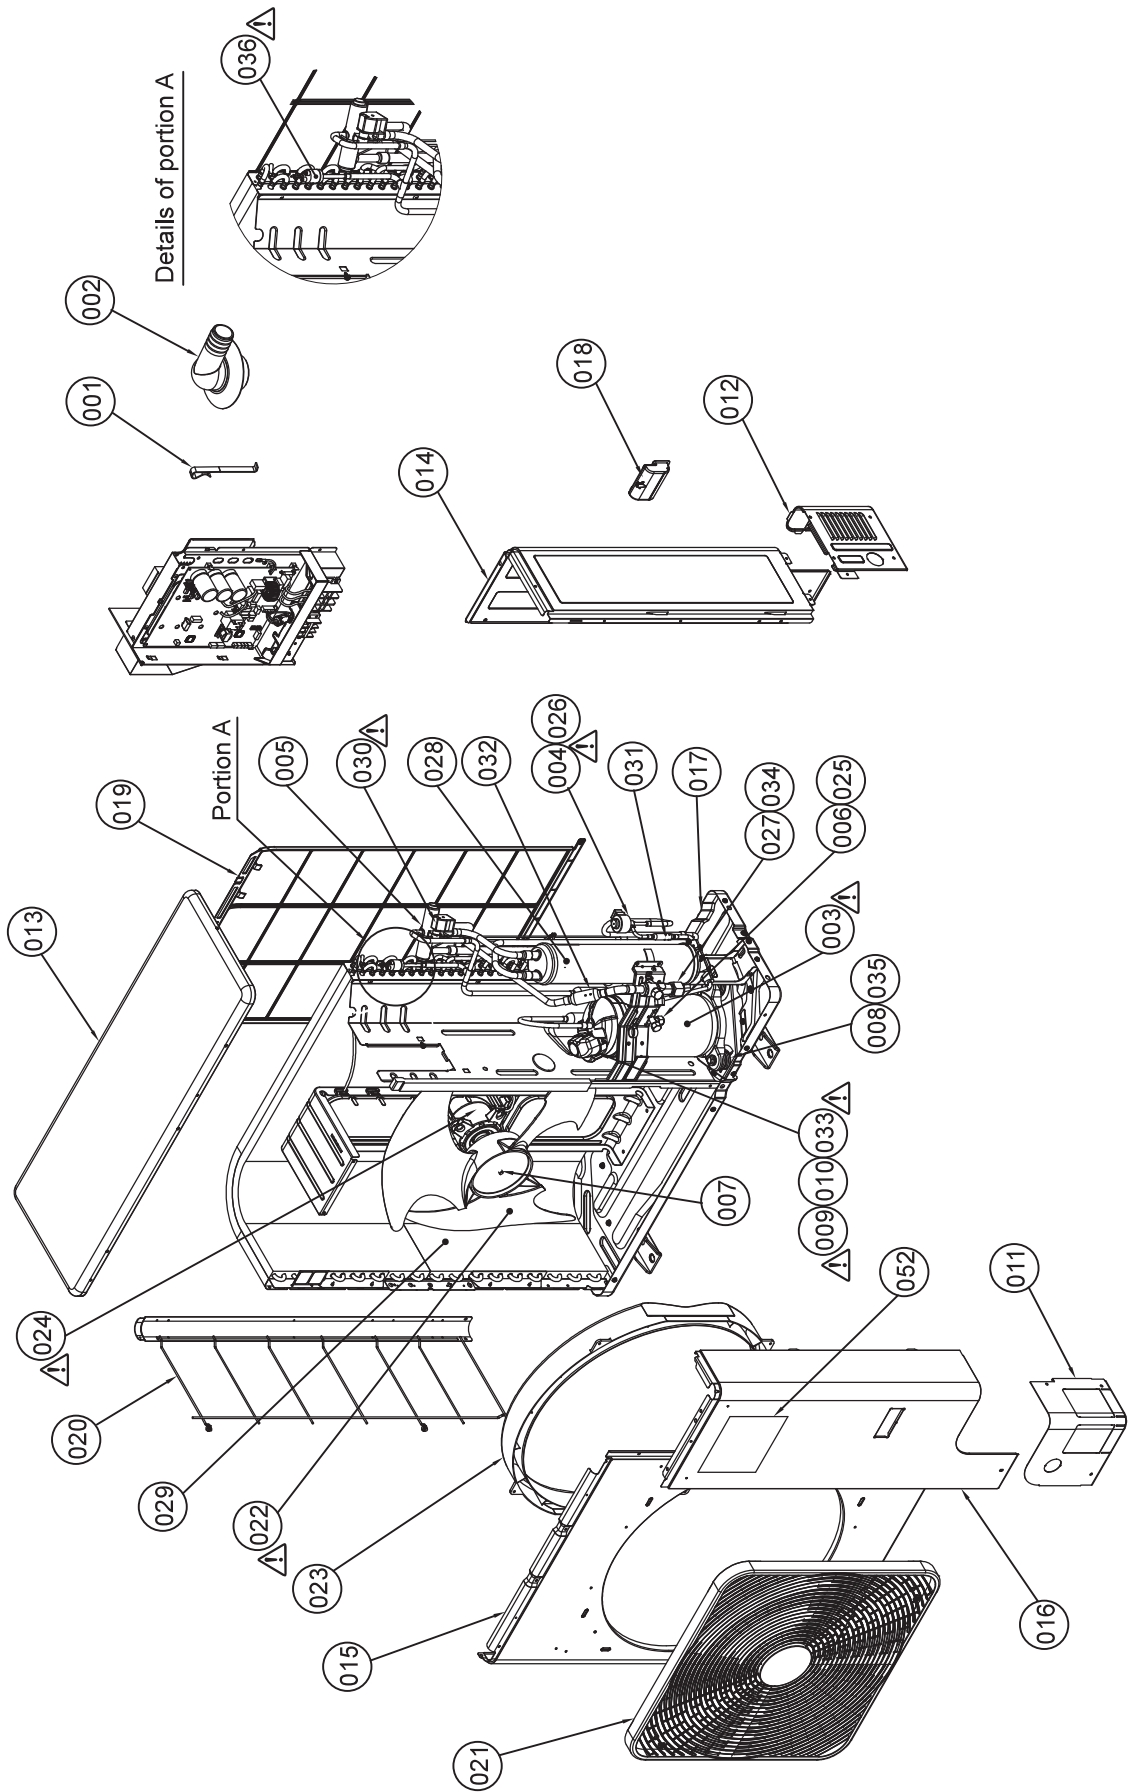

Outdoor Unit (HWS-805H-E)

Safety ⚠	Location No.	Part No.	Description	Number of pieces per unit
				HWS-805H-E
	001	43F19904	HOLDER, SENSOR (TS)	1
	002	43F32441	NIPPLE, DRAIN	1
⚠	003	43041798	COMPRESSOR, DA220A2F-22L	1
⚠	004	43F46493	COIL, PMV	1
	005	43F46500	VALVE, 4WAY, STF-H0218	1
	006	43F47246	BONNET, 3/8 IN	1
	007	43F47669	NUT, FLANGE	1
	008	43049739	CUSHION, RUBBER	3
⚠	009	43F50407	THERMOSTAT,BIMETAL	1
	010	43F63317	HOLDER,THERMOSTAT	1
	011	43100437	PANEL, FRONT, PIPING	1
	012	43100438	PANEL, BACK, PIPING	1
	013	43100440	PLATE, ROOF	1
	014	43100452	PANEL, SIDE	1
	015	43100453	PANEL, AIR OUTLET	1
	016	43100454	PANEL, FRONT	1
	017	43100455	BASE ASSY	1
	018	43107276	HANGER	2
	019	43107277	GUARD, FIN, BACK	1
	020	43107278	GUARD, FIN, SIDE	1
	021	43119540	GUARD, FAN ASSY	1
⚠	022	43120244	FAN, PROPELLER, PB521	1
	023	43122113	BELL MOUTH	1
⚠	024	4312C042	MOTOR, FAN, ICF-280-A60-1	1
	025	4314N092	VALVE, PACKED, 9,52	1
	026	43146695	VALVE, PULSE, MODULATING	1
	027	43146724	VALVE, BALL, SBV-JA5GTC-1, R0HS	1
	028	43148232	ACCUMULATOR, ASSY	1
	029	4314G278	CONDENSER ASSY	1
⚠	030	37547768	COIL, VLVE, 4WAY, STF-H01AP1880A1	1
	031	4314Q031	STRAINER	1
	032	4314Q056	STRAINER	1
⚠	033	43160591	LEAD ASSY, COMPRESSOR	1
	034	43194029	BONNET, 5/8 IN	1
	035	43197183	BOLT, COMPRESSOR	3
⚠	036	43151322	SWITCH ASSY, PRESSURE ACB-4UB83W	1
	052	37517891	MARK, TOSHIBA FOR ESTIA	1