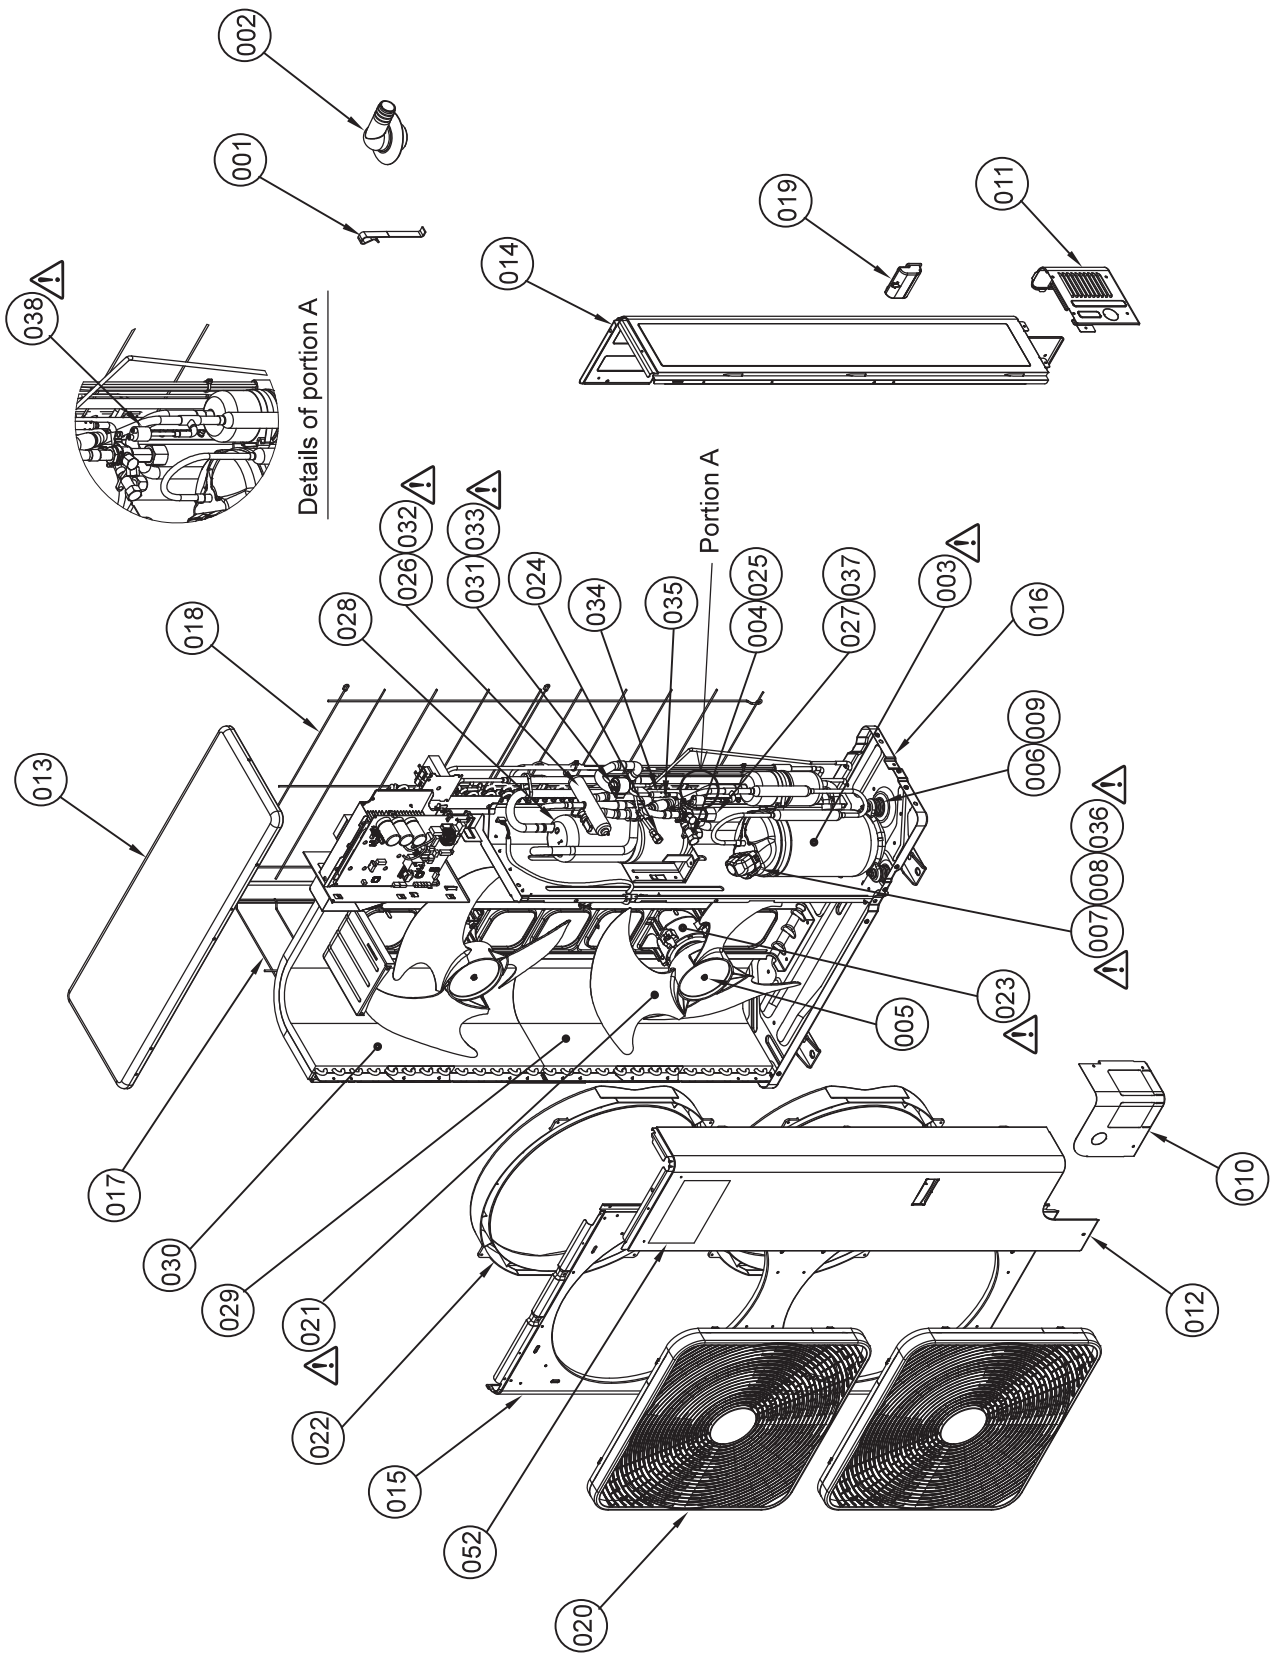

Outdoor Unit (HWS-1105H-E, 1405H-E)

Safety ⚠	Location No.	Part No.	Description	Number of pieces per unit	
				HWS-1105H-E	HWS-1405H-E
	001	43F19904	HOLDER, SENSOR (TS)	3	3
	002	43F32441	NIPPLE, DRAIN	1	1
⚠	003	43041794	COMPRESSOR, DA422A3F-25M	1	1
	004	43F47246	BONNET, 3/8 IN	1	1
	005	43F47669	NUT, FLANGE	2	2
	006	43049739	CUSHION, RUBBER	3	3
⚠	007	43F50407	THERMOSTAT,BIMETAL	1	1
	008	43F63317	HOLDER,THERMOSTAT	1	1
	009	43F97212	NUT	3	3
	010	43100437	PANEL, FRONT, PIPING	1	1
	011	43100438	PANEL, BACK, PIPING	1	1
	012	43100439	PANEL, FRONT	1	1
	013	43100440	PLATE, ROOF	1	1
	014	43100441	PANEL, SIDE	1	1
	015	43100442	PANEL, AIR OUTLET	1	1
	016	43100443	BASE ASSY	1	1
	017	43107274	GUARD, FIN, SIDE	1	1
	018	43107275	GUARD, FIN, BACK	1	1
	019	43107276	HANGER	3	3
	020	43119540	GUARD, FAN ASSY	2	2
⚠	021	43120244	FAN, PROPELLER, PB521	2	2
	022	43122113	BELL MOUTH	2	2
⚠	023	4312C100	MOTOR, FAN, ICF-280-A100-1(A)	2	2
	024	43146676	JOINT,CHECK	1	1
	025	4314N092	VALVE, PACKED, 9.52	1	1
	026	37546878	VALVE, 4-WAY, STF-H0404	1	1
	027	43146724	VALVE, BALL, SBV-JA5GTC-1, R0HS	1	1
	028	43148170	ACCUMULATOR ASS'Y	1	1
	029	4314G266	CONDENSER ASSY, DOWN	1	1
	030	4314G269	CONDENSER ASSY, UP	1	1
	031	4314N023	VALVE, PLUS, MODULAING, UKV-25D100	1	1
⚠	032	37547768	COIL, VLVE, 4WAY, STF-H01AP1880A1	1	1
⚠	033	4314N025	COIL, PMV, UKV-A038	1	1
	034	4314Q031	STRAINER	1	1
	035	4314Q032	STRAINER	1	1
⚠	036	43160591	LEAD ASSY, COMPRESSOR	1	1
	037	43194029	BONNET, 5/8 IN	1	1
⚠	038	43151322	SWITCH ASSY, PRESSURE ACB-4UB83W	1	1
	052	37517891	MARK, TOSHIBA FOR ESTIA	1	1