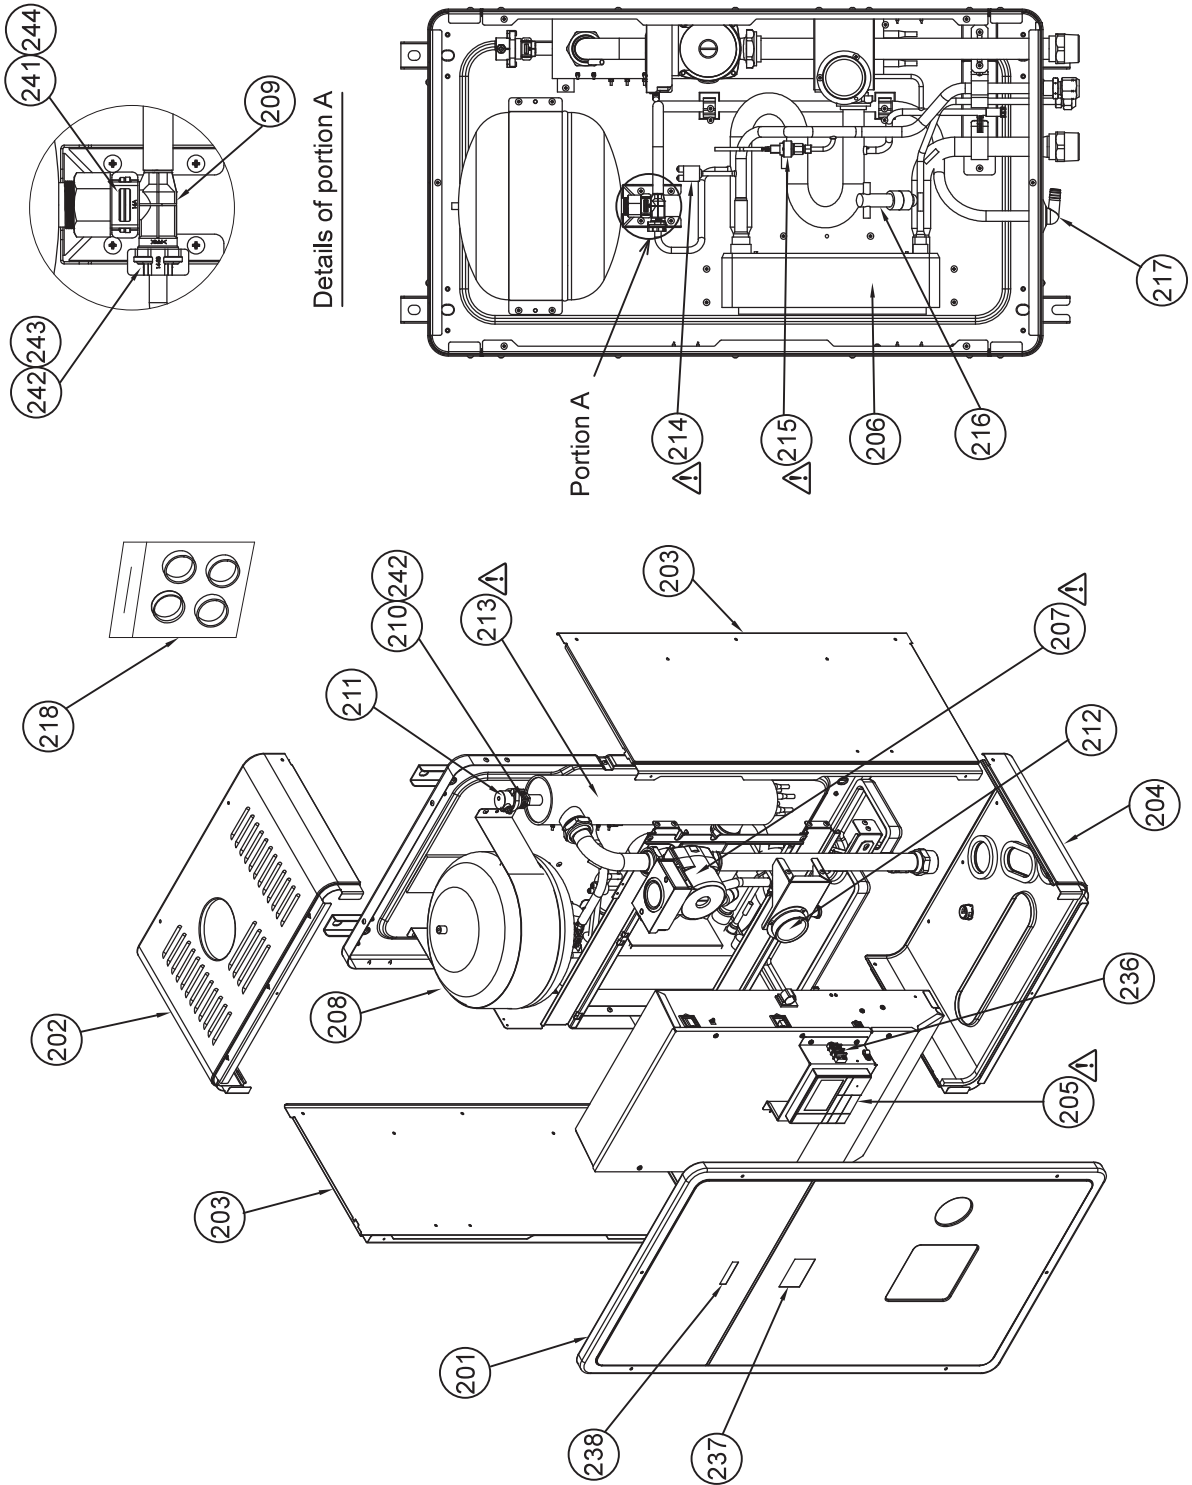

15 Part exploded view, part list

Hydro Unit

Safety ⚠	Location No.	Part No.	Description	Number of pieces per unit					
				HWS-805XWH M3-E	HWS-805XWH T6-E	HWS-805XWH T9-E	HWS-1405XW HM3-E	HWS-1405XW HT6-E	HWS-1405XW HT9-E
	201	37500840	CABINET, FRONT	1	1	1	1	1	1
	202	37500800	PLATE, UP	1	1	1	1	1	1
	203	37500801	PLATE, SIDE	2	2	2	2	2	2
	204	37500835	PLATE, DN, ASSY	1	1	1	1	1	1
⚠	205	37566711	REMOTE CONTROLLER	1	1	1	1	1	1
	206	37546885	PIPE ASSY, WATER HEAT EXCHANGER	1	1	1			
	206	37546886	PIPE ASSY, WATER HEAT EXCHANGER				1	1	1
⚠	207	37541739	PUMP, WATER, ASSY	1	1	1			
⚠	207	37541740	PUMP, WATER, ASSY				1	1	1
	208	37542710	VESSEL, EXPANTION	1	1	1	1	1	1
	209	37547773	VALVE ASSY, OVERPRESSURE PREVENTIVE	1	1	1	1	1	1
	210	37519776	FASTENER, QUICK	1	1	1	1	1	1
	211	37547769	VALVE, AIR VENT	1	1	1	1	1	1
	212	37543706	METER, PRESSURE	1	1	1	1	1	1
⚠	213	37545713	HEATER ASSY	1			1		
⚠	213	37545714	HEATER ASSY		1			1	
⚠	213	37545715	HEATER ASSY			1			1
⚠	214	43151322	SWITCH ASSY, PRESSURE ACB-4UB83W	1	1	1	1	1	1
⚠	215	37551736	SENSOR, LOW PRESSURE	1	1	1	1	1	1
	216	37551735	SWITCH, FLOW				1	1	1
	216	37551737	SWITCH, FLOW	1	1	1			
	217	43F32441	NIPPLE, DRAIN	1	1	1	1	1	1
	218	37595721	PACKING, ASSY	1	1	1	1	1	1
⚠	220	3026V072	PC BOARD ASSY	1	1	1	1	1	1
⚠	221	4316V338	PC BOARD ASSY	1	1	1	1	1	1
⚠	222	43152401	CONTACTOR, MAGNETIC	2	3	3	2	3	3
⚠	223	43158187	TRANSFORMER	1	1	1	1	1	1
⚠	224	43154156	RELAY, LY1F	1	2	2	1	2	2
⚠	225	43054107	RELAY, LY1F	1	1	1	1	1	1
⚠	226	43160297	FUSE	4	6	8	4	6	8
⚠	227	43060059	FUSE, HOLDER	4	6	8	4	6	8
⚠	228	43160565	TERMINAL BLOCK, 3P, 20A	1	1	1	1	1	1
⚠	229	43160566	TERMINAL BLOCK, 6P, 20A	1	1	1	1	1	1
⚠	230	4306A130	TERMINAL BLOCK, 9P, 20A	1	1	1	1	1	1
⚠	231	43160576	TERMINAL BLOCK, 4P, 20A	1	1	1	1	1	1
⚠	232	43160579	TERMINAL	1	1	1	1	1	1
⚠	233	43160561	TERMINAL, 4P	1	1	1	1	1	1
⚠	234	43050425	SENSOR ASSY, SERVICE	3	3	3	3	3	3
⚠	235	43150320	SENSOR ASSY, SERVICE	2	2	2	2	2	2
⚠	236	43160568	TERMINAL, 2P	1	1	1	1	1	1
	237	37517875	MARK, ESTIA	1	1	1	1	1	1
	238	37517876	MARK, TOSHIBA FOR ESTIA	1	1	1	1	1	1
⚠	239	43160571	FUSE, HOLDER, 15A, 250V	2	2	2	2	2	2
⚠	240	43F6A156	FUSE(ET), 3.15A, AC250V	2	2	2	2	2	2
	241	3025Q006	RING, O	1	1	1	1	1	1
	242	3025Q013	RING, O	2	2	2	2	2	2
	243	3025S012	FASTENER,QUICK	1	1	1	1	1	1
	244	3025S013	FASTENER,QUICK	1	1	1	1	1	1