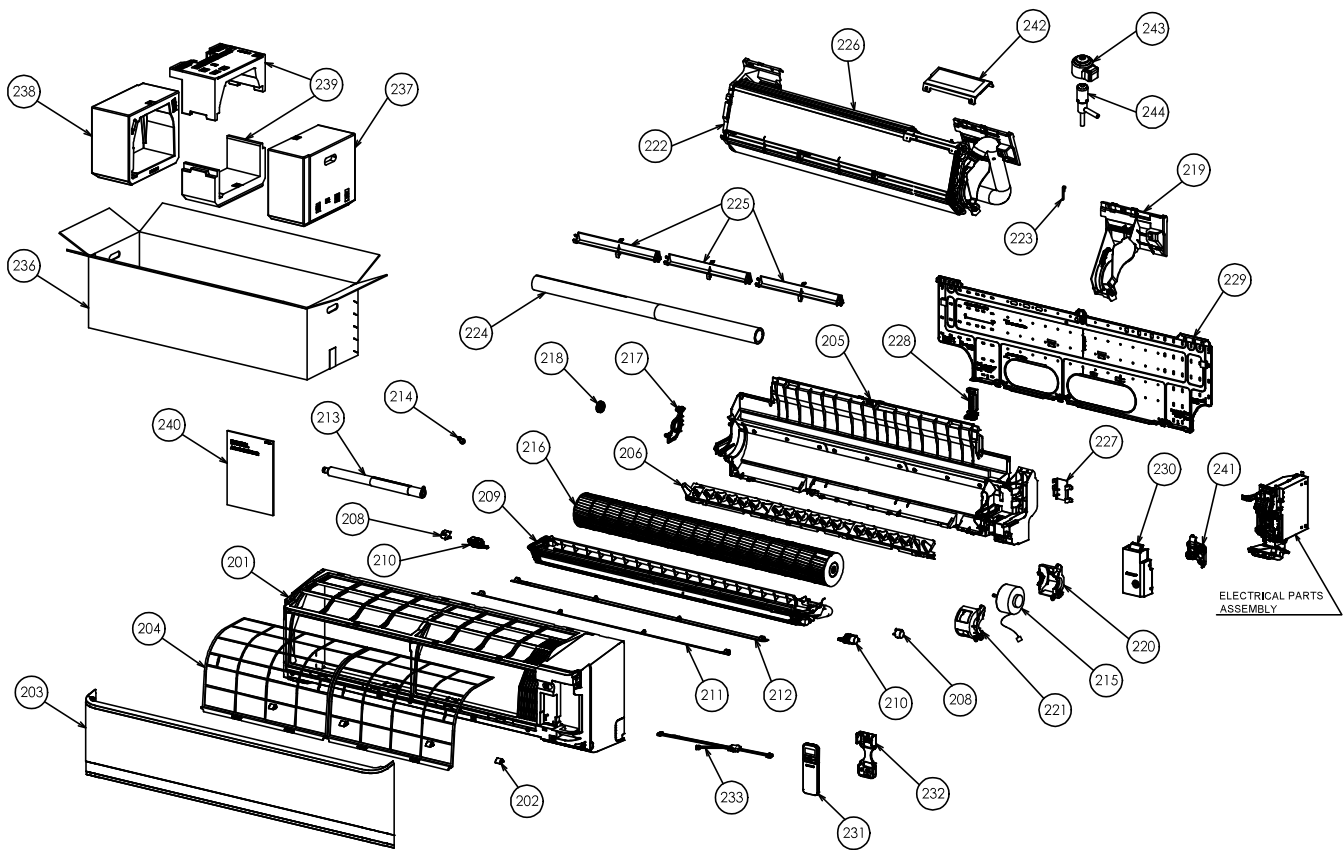

# 13. EXPLODED VIEWS AND PARTS LIST

## Indoor Unit

Location No.	Part No.	Description	Location No.	Part No.	Description
201	43T00842	FRONT PANEL ASSY	224	43T49381	PIPE, SHIELD
202	43T00771	CAP SCREW ASSY	225	43T49383	SEAL, FRONT
203	43T09571	GRILLE OF AIR INLET ASSY	226	43T49384	SEAL, UP
204	43T80356	AIR FILTER	227	43T49043	HOLDER, PIPE
205	43T03416	BACK BODY ASSY	228	43T49382	PIPE FIXTURE
206	43T22361	VERTICAL LOUVER ASSY	229	43T82345	PLATE, INSTALLATION ASSY
208	43T21527	MOTOR-LOUVER	230	43T62364	TERMINAL COVER ASSY
209	43T72374	DRAIN PAN ASSY	231	43T66324	WIRELESS REMOCO
210	43T2D303	GEAR ASSY	232	43T83305	HOLDER, REMOTE CONTROL
211	43T22362	HORIZONTAL LOUVER FRONT	233	43T60511	CORD MOTOR LOUVER HR
212	43T22363	HORIZONTAL LOUVER BACK	236	43T91385	PACKING BOX
213	43T70325	DRAIN HOSE ASSY	237	43T91382	PACKING CUSHION RIGHT
214	43T79322	DRAIN CAP	238	43T91383	PACKING CUSHION LEFT
215	43T21492	FAN-MOTOR	239	43T91384	PACKING CUSHION CENTER
216	43T20358	CROSS FLOW FAN ASSY	240	43T85824	OWNER'S MANUAL (MMK-UP0271,0301,0361HP-E)
217	43T39402	BASE BEARING ASSY	240	43T85825	OWNER'S MANUAL (MMK-UP0271,0301,0361HP-TR)
218	43T22312	BEARING ASSY, MOLD	241	43T62365	CLAMP BASE ASSY
219	43T39401	MOTOR COVER ASSY	242	43T04467	PMV COVER ASSEMBLY
220	43T39403	MOTOR BAND BACK	243	43T46519	COIL, PMV
221	43T39404	MOTOR BAND FRONT	244	43T46518	BODY, PMV
222	43T44736	REFRIGERATION CYCLE ASSY			
223	43T19333	HOLDER, SENSOR			