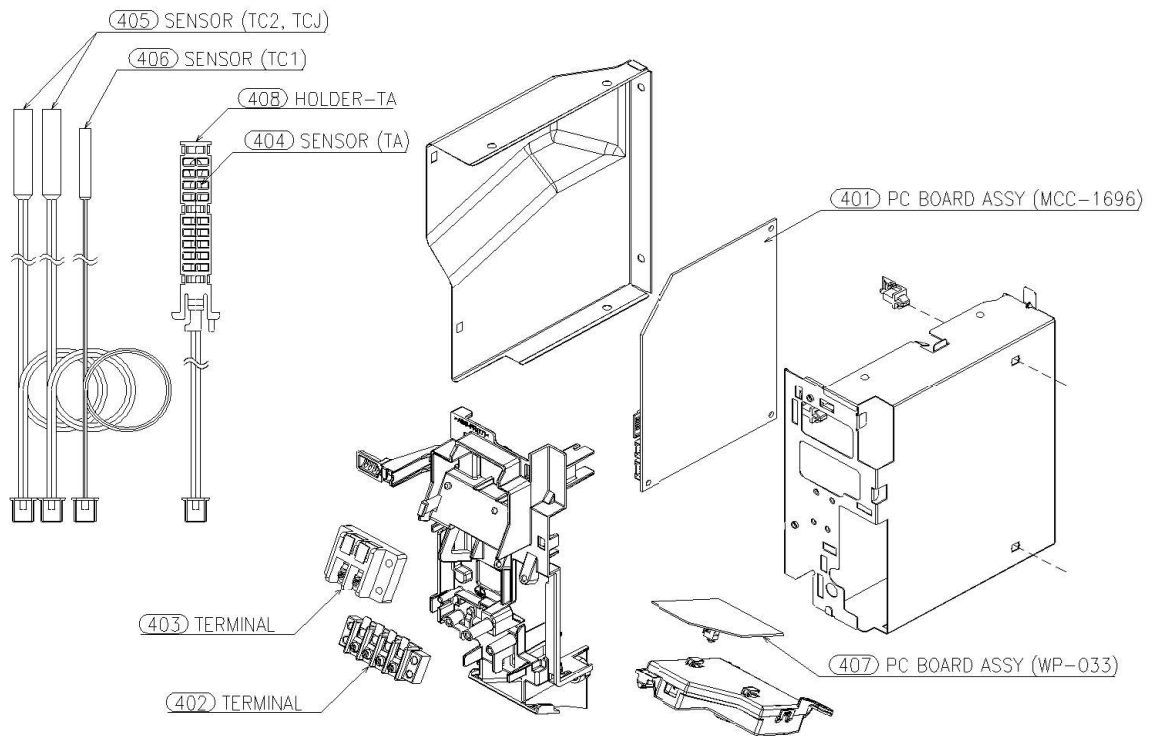

# 13. EXPLODED VIEWS AND PARTS LIST

## Indoor Unit

Location No.	Part No.	Description	Location No.	Part No.	Description
201	43T00842	FRONT PANEL ASSY	224	43T49381	PIPE, SHIELD
202	43T00771	CAP SCREW ASSY	225	43T49383	SEAL, FRONT
203	43T09571	GRILLE OF AIR INLET ASSY	226	43T49384	SEAL, UP
204	43T80356	AIR FILTER	227	43T49043	HOLDER, PIPE
205	43T03416	BACK BODY ASSY	228	43T49382	PIPE FIXTURE
206	43T22361	VERTICAL LOUVER ASSY	229	43T82345	PLATE, INSTALLATION ASSY
208	43T21527	MOTOR-LOUVER	230	43T62364	TERMINAL COVER ASSY
209	43T72374	DRAIN PAN ASSY	231	43T66324	WIRELESS REMOCO
210	43T2D303	GEAR ASSY	232	43T83305	HOLDER, REMOTE CONTROL
211	43T22362	HORIZONTAL LOUVER FRONT	233	43T60511	CORD MOTOR LOUVER HR
212	43T22363	HORIZONTAL LOUVER BACK	236	43T91385	PACKING BOX
213	43T70325	DRAIN HOSE ASSY	237	43T91382	PACKING CUSHION RIGHT
214	43T79322	DRAIN CAP	238	43T91383	PACKING CUSHION LEFT
215	43T21492	FAN-MOTOR	239	43T91384	PACKING CUSHION CENTER
216	43T20358	CROSS FLOW FAN ASSY	240	43T85824	OWNER'S MANUAL (MMK-UP0271,0301,0361HP-E)
217	43T39402	BASE BEARING ASSY	240	43T85825	OWNER'S MANUAL (MMK-UP0271,0301,0361HP-TR)
218	43T22312	BEARING ASSY, MOLD	241	43T62365	CLAMP BASE ASSY
219	43T39401	MOTOR COVER ASSY	242	43T04467	PMV COVER ASSEMBLY
220	43T39403	MOTOR BAND BACK	243	43T46519	COIL, PMV
221	43T39404	MOTOR BAND FRONT	244	43T46518	BODY, PMV
222	43T44736	REFRIGERATION CYCLE ASSY			
223	43T19333	HOLDER, SENSOR			

## Indoor Unit (Part-E)

Location No.	Part No.	Description	Location No.	Part No.	Description
401	43TN9351	PC BOARD ASSY	405	43T50304	SENSOR;HEAT EXCHANGER
402	43T60448	TERMINAL	406	43T50317	SENSOR;HEAT EXCHANGER
403	43T60078	TERMINAL BLOCK	407	43T6V932	PC BOARD ASSY
404	43T50391	SENSOR; THERMOSTAT	408	43T63356	HOLDER-TA