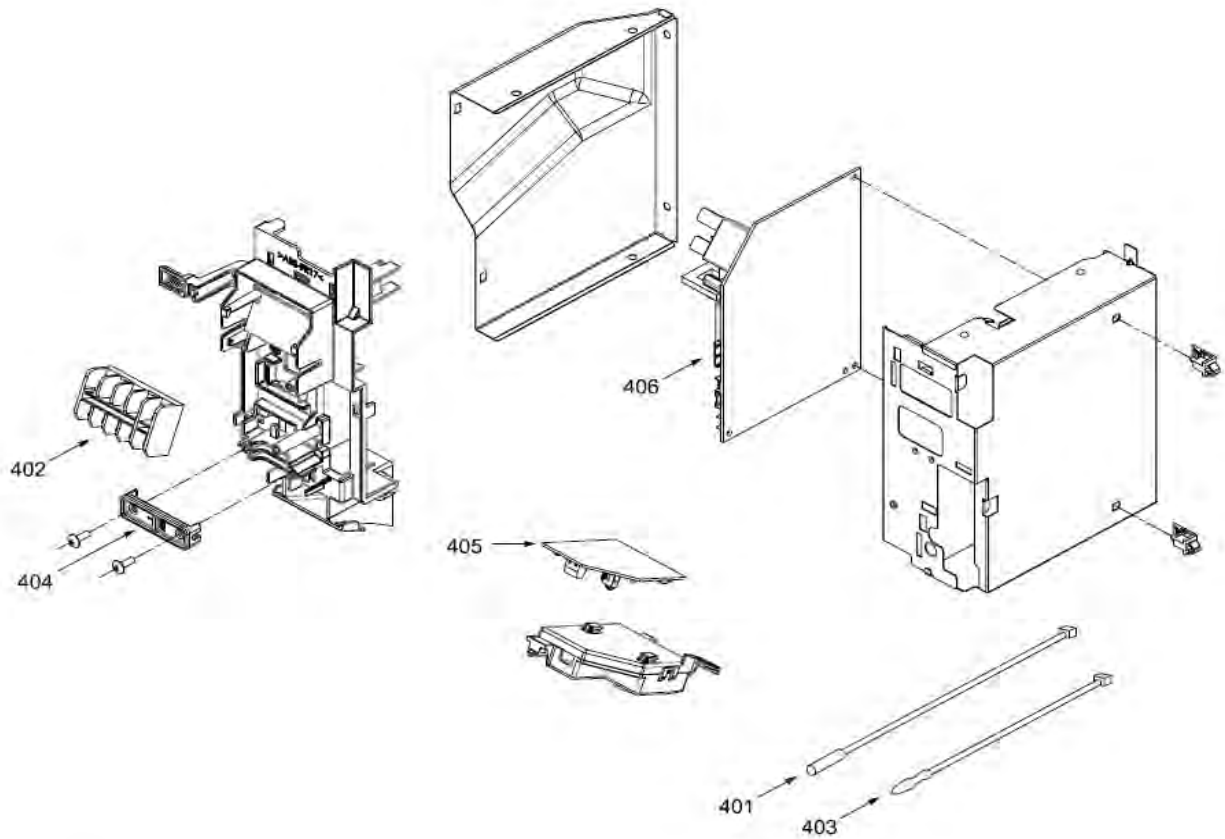

13. EXPLODED VIEWS AND PARTS LIST

13-1. Indoor Unit

Location No.	Part No.	Description	Location No.	Part No.	Description
201	43T00685	FRONT PANEL ASSY	216	43T39368	MOTOR BAND BACK
202	43T09520	GRILLE OF AIR INLET ASSY	217	43T39369	MOTOR BAND FRONT
203	43T80349	AIR FILTER	218	43T44557	REFRIGERATION CYCLE ASSY
204	43T03398	BACK BODY ASSY	219	43T39370	EVAPORATOR HINS SEAL
205	43T22343	VERTICAL LOUVER ASSY	220	43T19333	HOLDER, SENSOR
206	43T72325	DRAIN PAN ASSY	221	43T49359	PIPE, SHIELD
207	43T22345	HORIZONTAL LOUVER	222	43T82332	INSTALLATION PLATE
208	43T70321	DRAIN HOSE	223	43T49368	PIPE HOLDER
209	43T79322	DRAIN CAP	224	43T62360	TERMINAL COVER ASSY
210	43T21461	STEPPING MOTOR	225	43T6V672	WIRELESS REMOTE CONTROL
211	43T21462	MOTOR FAN	226	43T83310	HOLDER, REMOTE CONTROL
212	43T20344	CROSS FLOW FAN ASSY	227	43T91305	PACKING SLEEVE
213	43T39365	BASE BEARING	228	43T91306	PACKING CUSHION RIGHT
214	43T22312	BEARING ASSY, MOLD	229	43T91307	PACKING CUSHION LEFT
215	43T39364	MOTOR COVER			

13-2. Indoor Unit (Part-E)

Location No.	Part No.	Description	Location No.	Part No.	Description
401	43T69319	TEMPERATURE SENSOR	405	43T6V681	PC BOARD ASSY:WRS-LED
402	43T6V673	TERMINAL(5P-TF)	406	43T6V915	PC BOARD (RAS-10BKVG-E1)
403	43T6V674	TEMPERATURE SENSOR	406	43T6V916	PC BOARD (RAS-13BKVG-E1)
404	43T62340	CORD-CLAMP			