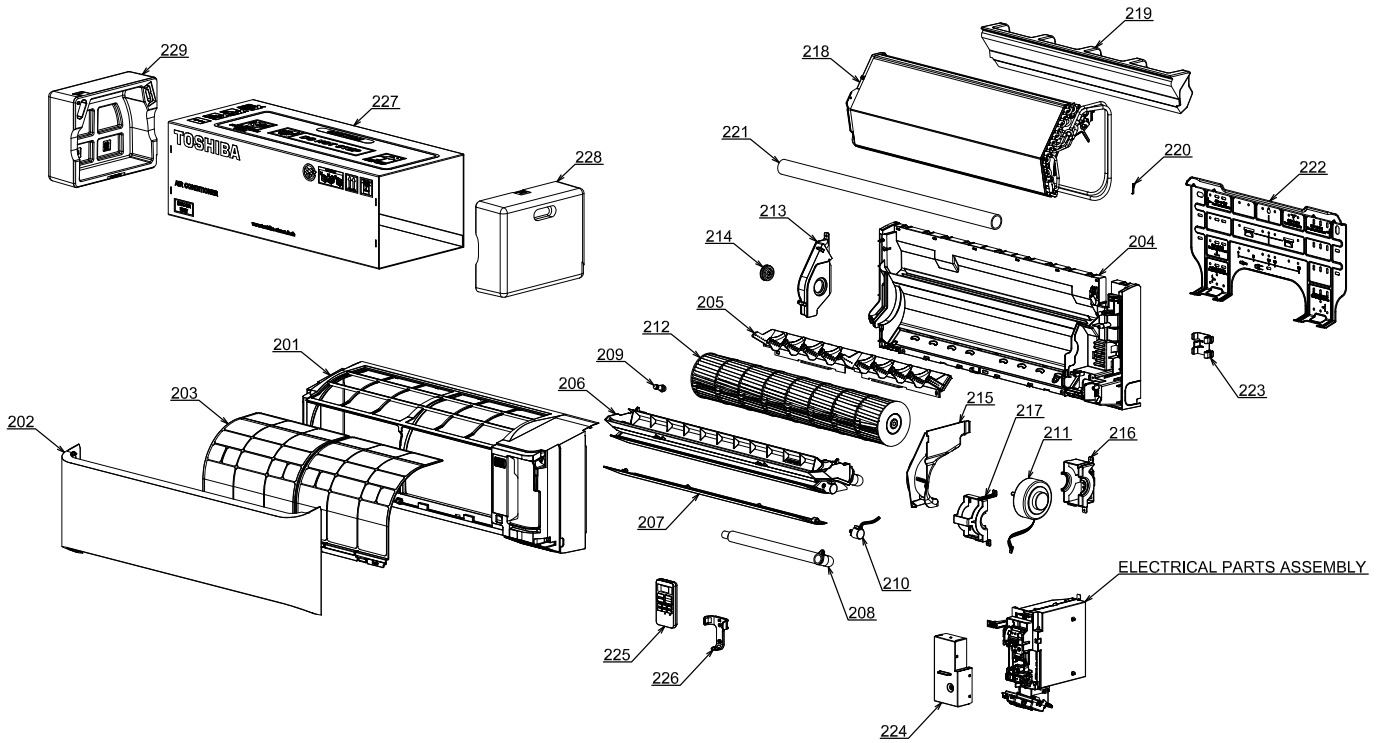

13. EXPLODED VIEWS AND PARTS LIST

13-1. Indoor Unit

Location No.	Part No.	Description	Location No.	Part No.	Description
201	43T00685	FRONT PANEL ASSY	216	43T39368	MOTOR BAND BACK
202	43T09520	GRILLE OF AIR INLET ASSY	217	43T39369	MOTOR BAND FRONT
203	43T80349	AIR FILTER	218	43T44557	REFRIGERATION CYCLE ASSY
204	43T03398	BACK BODY ASSY	219	43T39370	EVAPORATOR HINS SEAL
205	43T22343	VERTICAL LOUVER ASSY	220	43T19333	HOLDER, SENSOR
206	43T72325	DRAIN PAN ASSY	221	43T49359	PIPE, SHIELD
207	43T22345	HORIZONTAL LOUVER	222	43T82332	INSTALLATION PLATE
208	43T70321	DRAIN HOSE	223	43T49368	PIPE HOLDER
209	43T79322	DRAIN CAP	224	43T62360	TERMINAL COVER ASSY
210	43T21461	STEPPING MOTOR	225	43T6V672	WIRELESS REMOTE CONTROL
211	43T21462	MOTOR FAN	226	43T83310	HOLDER, REMOTE CONTROL
212	43T20344	CROSS FLOW FAN ASSY	227	43T91305	PACKING SLEEVE
213	43T39365	BASE BEARING	228	43T91306	PACKING CUSHION RIGHT
214	43T22312	BEARING ASSY, MOLD	229	43T91307	PACKING CUSHION LEFT
215	43T39364	MOTOR COVER			

13-3. Outdoor Unit
RAS-10BAVG-E1

Location No.	Part No.	Description	Location No.	Part No.	Description
1	43T19363	FAN GUARD	19	43T19337	PACKED VALVE COVER
2	43T20324	PROPELLER FAN	20	43T00733	UPPER CABINET ASSEMBLY
3	43T00682	FRONT CABINET ASSEMBLY	21	43T00448	FIXING PLATE VALVE
4	43T43537	CONDENSER ASSEMBLY	22	43T42335	BASE PLATE ASSEMBLY
5	43T62323	TERMINAL COVER	23	43T79305	DRAIN NIPPLE
8	43T46436	VALVE; PACKED 9.52 DIA	25	43T46470	4 WAY VALVE
9	43T47332	BONNET, 9.52 DIA	26	43T63361	4 WAY VALVE COIL
10	43T46435	VALVE; PACKED 6.35 DIA	27	43T04325	PARTITION ASSEMBLY
11	43T47331	BONNET, 6.35 DIA	28	43T39325	MOTOR BASE
12	43T21375	FAN MOTOR	29	43T39334	MOTOR BASE CONNECTION PLATE
13	43T47001	NUT FLANGE	50	43T91310	CARTON BOX
15	43T49327	CUSHION,RUBBER	51	43T91302	CUSHION-PKG-UPR
16	43T46469	BODY PMV	52	43T91301	PE SHEET
17	43T63360	COIL PMV	53	43T91303	ASM-FBBD-UD
18	43T41525	COMPRESSOR			