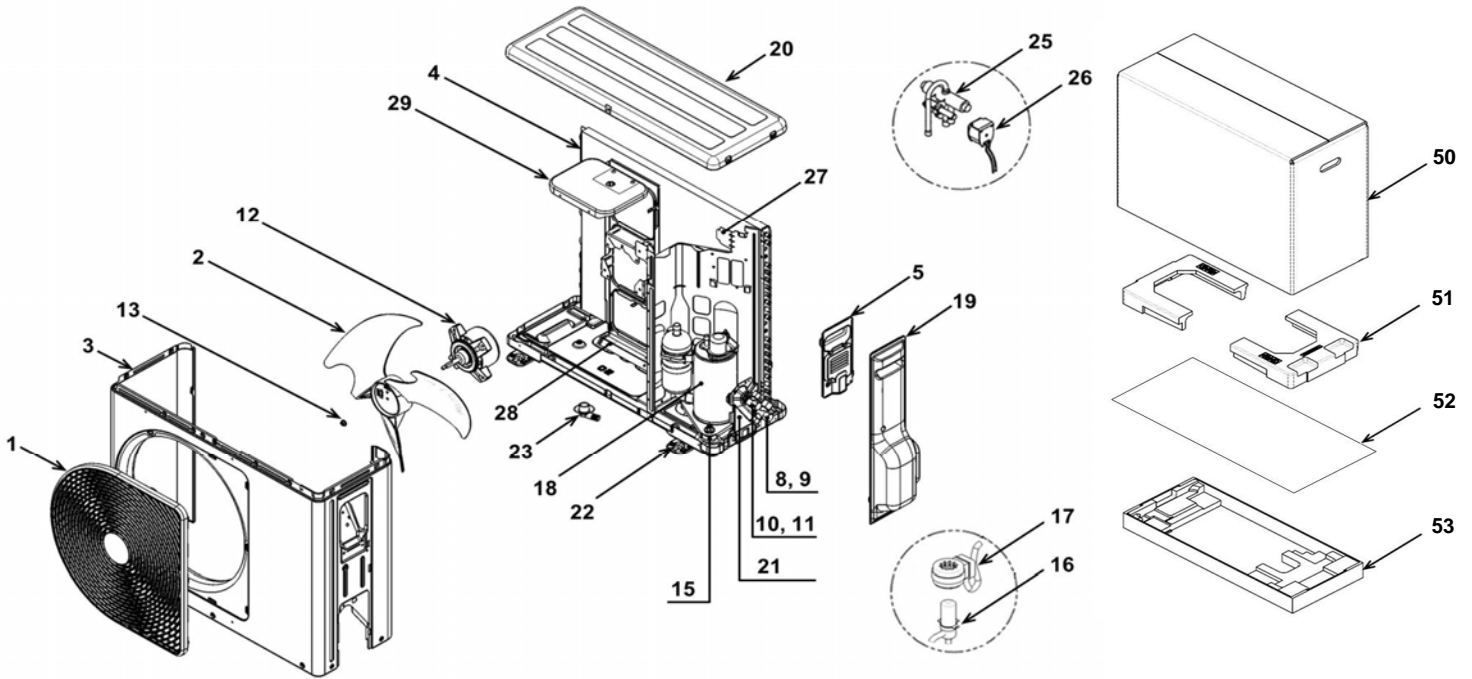

13. EXPLODED VIEWS AND PARTS LIST

13-1. Indoor Unit

Location No.	Part No.	Description	Location No.	Part No.	Description
201	43T00685	FRONT PANEL ASSY	216	43T39368	MOTOR BAND BACK
202	43T09520	GRILLE OF AIR INLET ASSY	217	43T39369	MOTOR BAND FRONT
203	43T80349	AIR FILTER	218	43T44557	REFRIGERATION CYCLE ASSY
204	43T03398	BACK BODY ASSY	219	43T39370	EVAPORATOR HINS SEAL
205	43T22343	VERTICAL LOUVER ASSY	220	43T19333	HOLDER, SENSOR
206	43T72325	DRAIN PAN ASSY	221	43T49359	PIPE, SHIELD
207	43T22345	HORIZONTAL LOUVER	222	43T82332	INSTALLATION PLATE
208	43T70321	DRAIN HOSE	223	43T49368	PIPE HOLDER
209	43T79322	DRAIN CAP	224	43T62360	TERMINAL COVER ASSY
210	43T21461	STEPPING MOTOR	225	43T6V672	WIRELESS REMOTE CONTROL
211	43T21462	MOTOR FAN	226	43T83310	HOLDER, REMOTE CONTROL
212	43T20344	CROSS FLOW FAN ASSY	227	43T91305	PACKING SLEEVE
213	43T39365	BASE BEARING	228	43T91306	PACKING CUSHION RIGHT
214	43T22312	BEARING ASSY, MOLD	229	43T91307	PACKING CUSHION LEFT
215	43T39364	MOTOR COVER			

13-3. Outdoor Unit
RAS-10BAVG-E1

Location No.	Part No.	Description	Location No.	Part No.	Description
1	43T19363	FAN GUARD	19	43T19337	PACKED VALVE COVER
2	43T20324	PROPELLER FAN	20	43T00733	UPPER CABINET ASSEMBLY
3	43T00682	FRONT CABINET ASSEMBLY	21	43T00448	FIXING PLATE VALVE
4	43T43537	CONDENSER ASSEMBLY	22	43T42335	BASE PLATE ASSEMBLY
5	43T62323	TERMINAL COVER	23	43T79305	DRAIN NIPPLE
8	43T46436	VALVE; PACKED 9.52 DIA	25	43T46470	4 WAY VALVE
9	43T47332	BONNET, 9.52 DIA	26	43T63361	4 WAY VALVE COIL
10	43T46435	VALVE; PACKED 6.35 DIA	27	43T04325	PARTITION ASSEMBLY
11	43T47331	BONNET, 6.35 DIA	28	43T39325	MOTOR BASE
12	43T21375	FAN MOTOR	29	43T39334	MOTOR BASE CONNECTION PLATE
13	43T47001	NUT FLANGE	50	43T91310	CARTON BOX
15	43T49327	CUSHION,RUBBER	51	43T91302	CUSHION-PKG-UPR
16	43T46469	BODY PMV	52	43T91301	PE SHEET
17	43T63360	COIL PMV	53	43T91303	ASM-FBBD-UD
18	43T41525	COMPRESSOR			