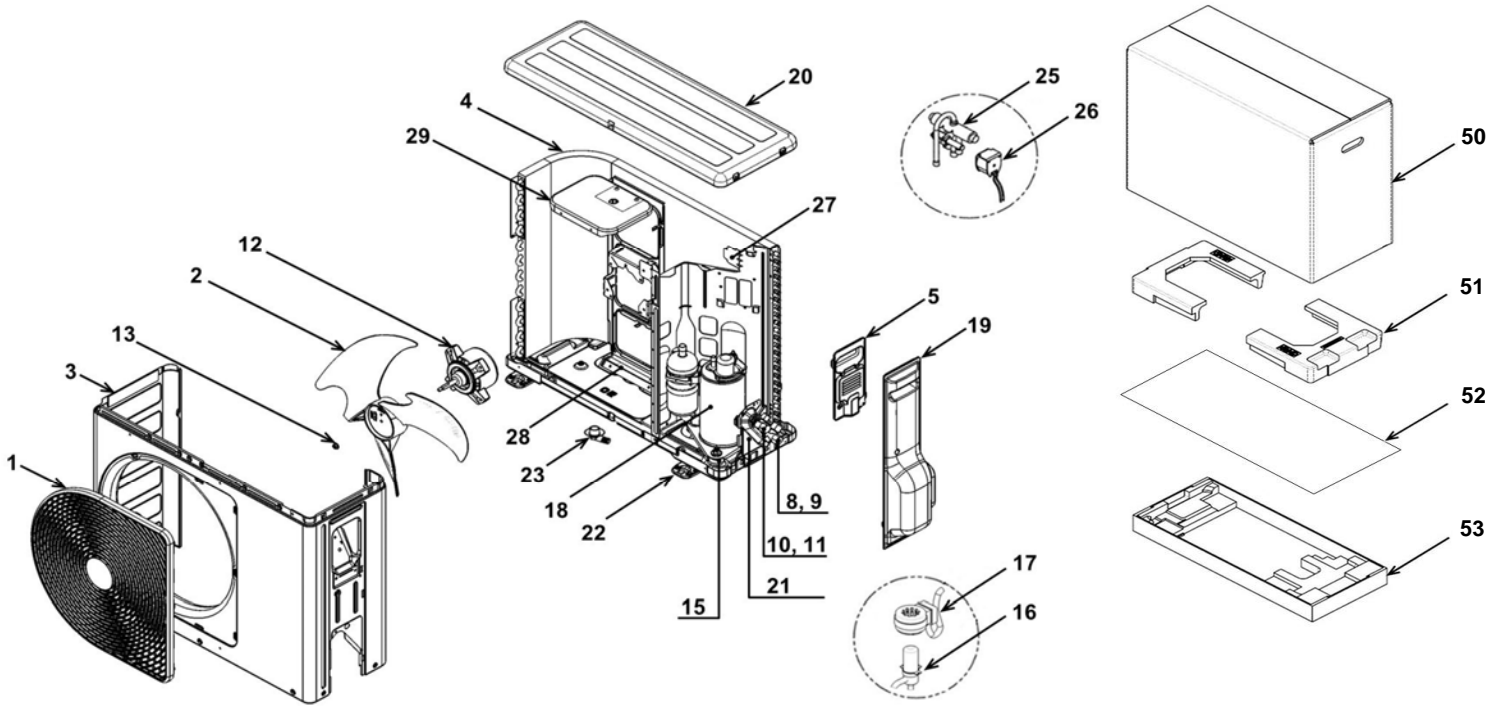

**13-4. Outdoor Unit
RAS-13BAVG-E1**

Location No.	Part No.	Description	Location No.	Part No.	Description
1	43T19363	FAN GUARD	19	43T19337	PACKED VALVE COVER
2	43T20324	PROPELLER FAN	20	43T00733	UPPER CABINET ASSEMBLY
3	43T00683	FRONT CABINET ASSEMBLY	21	43T00448	FIXING PLATE VALVE
4	43T43544	CONDENSER ASSEMBLY	22	43T42335	BASE PLATE ASSEMBLY
5	43T62323	TERMINAL COVER	23	43T79305	DRAIN NIPPLE
8	43T46436	VALVE; PACKED 9.52 DIA	25	43T46470	4 WAY VALVE
9	43T47332	BONNET, 9.52 DIA	26	43T63361	4 WAY VALVE COIL
10	43T46435	VALVE; PACKED 6.35 DIA	27	43T04325	PARTITION ASSEMBLY
11	43T47331	BONNET, 6.35 DIA	28	43T39325	MOTOR BASE
12	43T21375	FAN MOTOR	29	43T39334	MOTOR BASE CONNECTION PLATE
13	43T47001	NUT FLANGE	50	43T91310	CARTON BOX
15	43T49327	CUSHION,RUBBER	51	43T91302	CUSHION-PKG-UPR
16	43T46469	BODY PMV	52	43T91301	PE SHEET
17	43T63360	COIL PMV	53	43T91303	ASM-FBBRD-UD
18	43T41525	COMPRESSOR