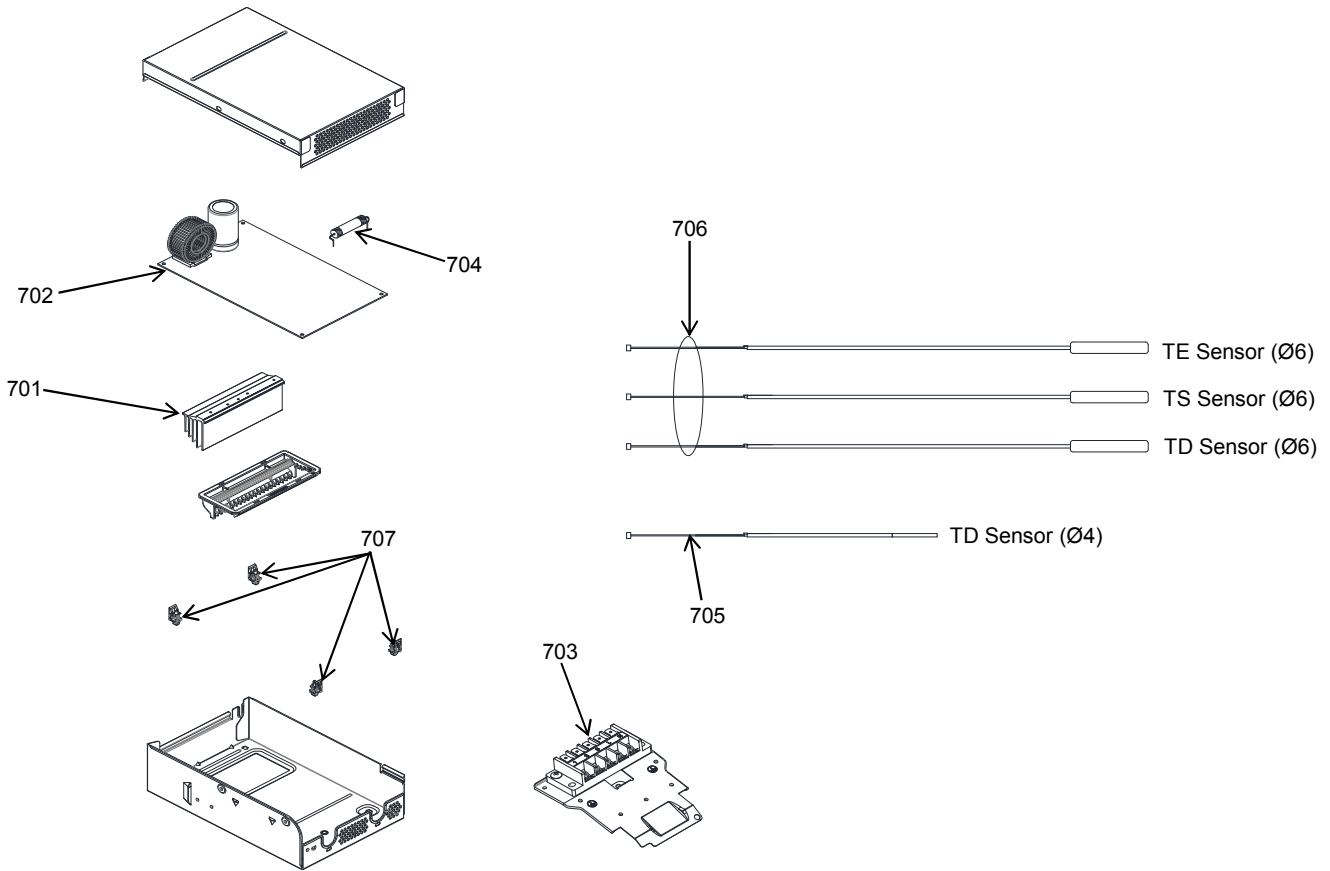

13-5. Outdoor Unit (Part-E)

Location No.	Part No.	Description	Location No.	Part No.	Description
701	43T67306	HEATSINK	704	43T60459	FUSE
702	43T6V911	PC BOARD (RAS-10BAVG-E1)	705	43T60465	TEMPERATURE SENSOR
702	43T6V912	PC BOARD (RAS-13BAVG-E1)	706	43T50304	SENSOR;HEAT EXCHANGER
703	43T60392	TERMINAL-5P	707	43T95304	SPACER-KGES