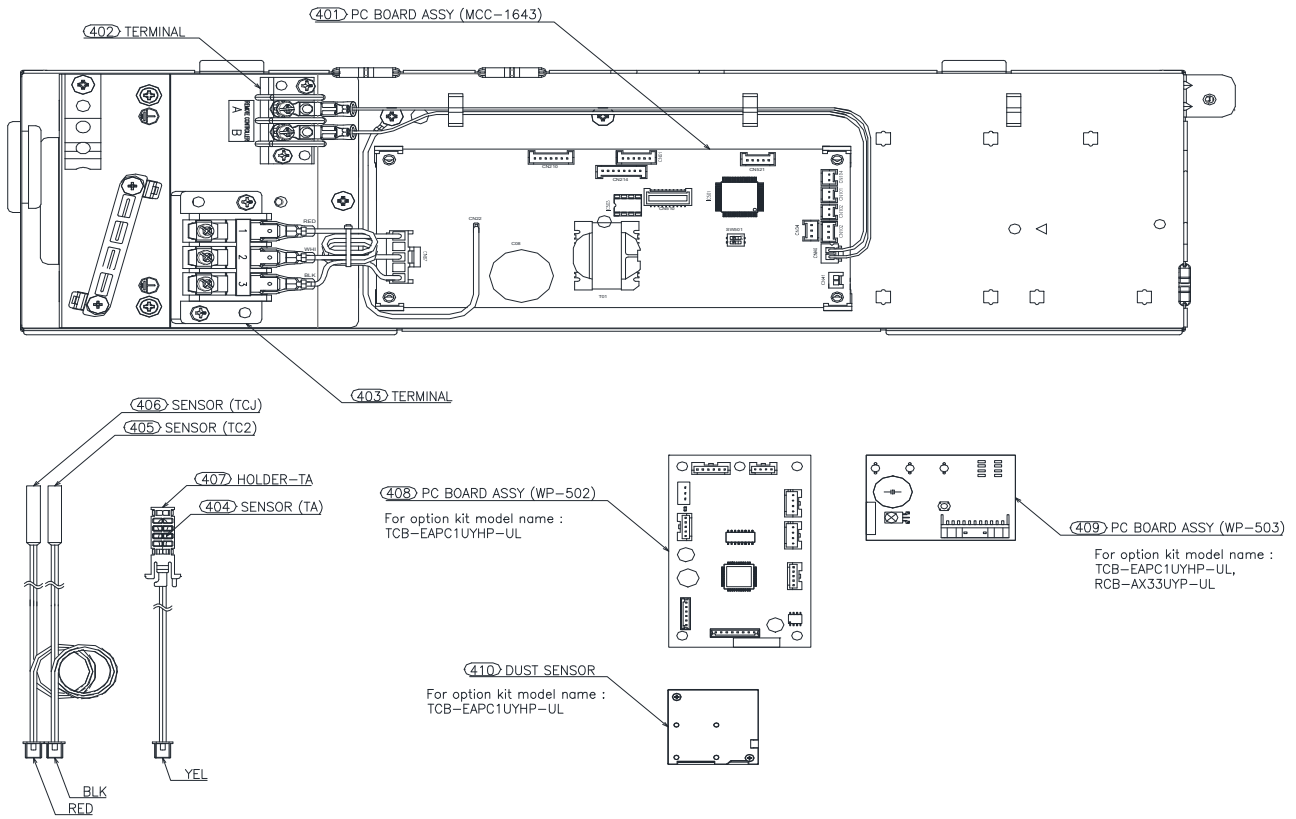

12. EXPLODED VIEWS AND PARTS LIST

1-Way Cassette type

Location No.	Part No.	Description	Model name	
			RAV-HM301U1TP-E	RAV-HM401U1TP-E
201	43T70327	DRAIN HOSE ASSY	1	1
202	43T22312	BEARING ASSY, MOLD	1	1
203	43T21515	MOTOR-FAN	1	1
204	43T39428	MOTOR BAND DOWN	1	1
205	43T39429	MOTOR BAND UP	1	1
206	43T20362	CROSS FLOW FAN ASSY	1	1
207	43T44786	REFRIGERANT CYCLE ASSY	1	-
207	43T44787	REFRIGERANT CYCLE ASSY	-	1
211	43T19333	HOLDER, SENSOR	2	2
212	43T49389	PIPE COVER ASSY	1	1
213	43T77303	PUMP ASSY	1	1
214	43T51316	FLOAT SWITCH ASSY	1	1
215	43T07325	PUMP FIXTURE	1	1
216	43T72365	DRAIN PAN ASSY	1	1
217	43T79322	DRAIN CAP	1	1
218	43T07326	SCREW PLATE	1	1
219	43T83307	BAND, HOSE	1	1
220	43T97315	SCREW, FIX PANEL	4	4
221	43T70326	HOSE, DRAIN	1	1
222	43T83311	BAND, HOSE	1	1

Electric Parts

Location No.	Part No.	Description	Model name	
			RAV-HM301U1TP-E	RAV-HM401U1TP-E
401	43TN9667	PC BOARD ASSY (MCC-1643)	1	1
402	43T60434	TERMINAL BLOCK, 2P	1	1
403	43T60427	TERMINAL BLOCK	1	1
404	43T50389	TA-SENSOR	1	1
405	43T50387	TC-SENSOR (TC2)	1	1
406	43T50386	TCJ SENSOR (RED)	1	1
407	43T50351	HOLDER-TA	1	1
408	43T6W911	PC BOARD ASSY (WP-502)	1	1
409	43T6W912	PC BOARD ASSY (WP-503)	1	1
410	43T50408	DUST SENSOR	1	1

Location No.	Part No.	Description	RBC-UY32P-E
301	43T22378	HORIZONTAL LOUVER ASSY	1
302	43T01334	PANEL COVER ASSY	1
303	43T01335	PANEL COVER ASSY	1
304	43T09593	GRILLE ASSY	1
305	43T19381	GRILLE HOOK RIGHT	1
306	43T19382	GRILLE HOOK LEFT	1
307	43T80364	AIR FILTER	2
308	43T07327	PANEL FIXED PLATE	4
309	43T07328	LOUVER MOTOR COVER	2
310	43T21478	MOTOR; STEPPING	2
311	43T60550	LEAD-MOTOR	1
312	43T97331	SCREW FIX PANEL	2