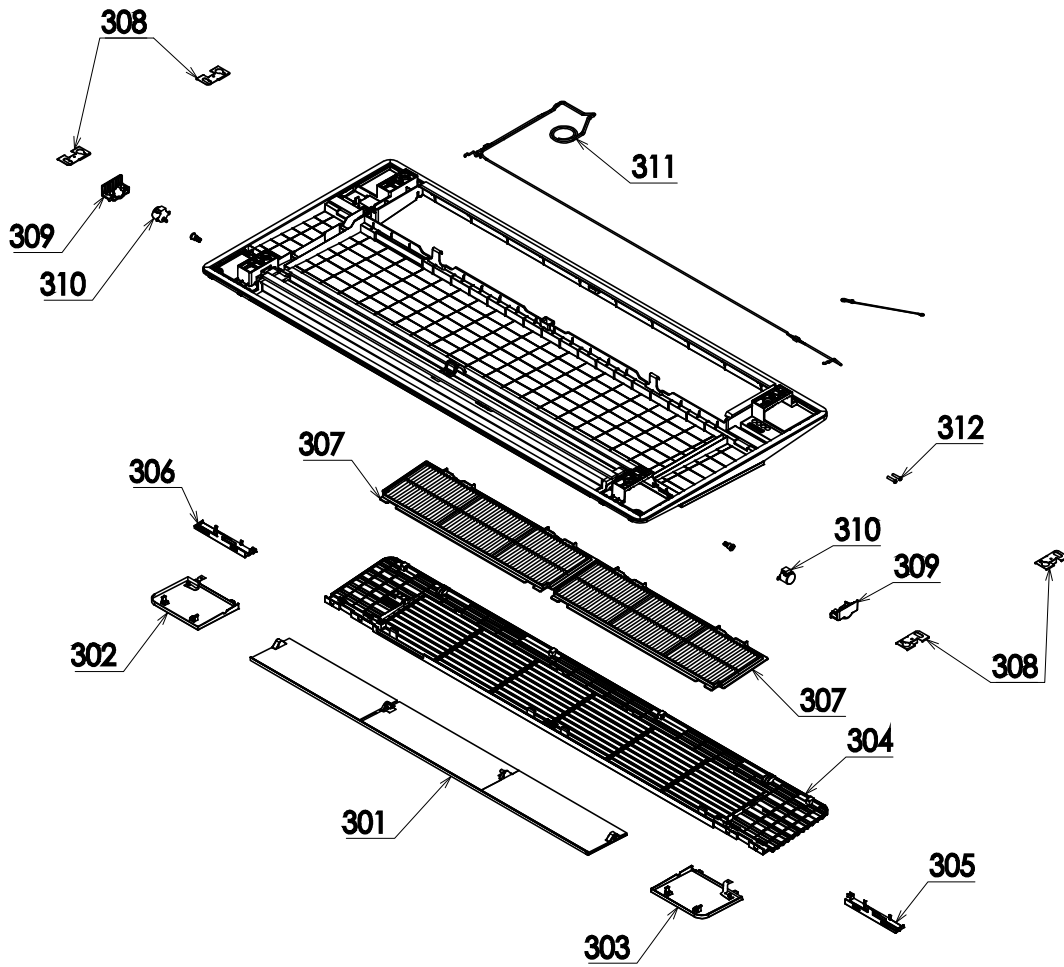

12. EXPLODED VIEWS AND PARTS LIST

1-Way Cassette type

Location No.	Part No.	Description	Model name	
			RAV-HM301U1TP-E	RAV-HM401U1TP-E
201	43T70327	DRAIN HOSE ASSY	1	1
202	43T22312	BEARING ASSY, MOLD	1	1
203	43T21515	MOTOR-FAN	1	1
204	43T39428	MOTOR BAND DOWN	1	1
205	43T39429	MOTOR BAND UP	1	1
206	43T20362	CROSS FLOW FAN ASSY	1	1
207	43T44786	REFRIGERANT CYCLE ASSY	1	-
207	43T44787	REFRIGERANT CYCLE ASSY	-	1
211	43T19333	HOLDER, SENSOR	2	2
212	43T49389	PIPE COVER ASSY	1	1
213	43T77303	PUMP ASSY	1	1
214	43T51316	FLOAT SWITCH ASSY	1	1
215	43T07325	PUMP FIXTURE	1	1
216	43T72365	DRAIN PAN ASSY	1	1
217	43T79322	DRAIN CAP	1	1
218	43T07326	SCREW PLATE	1	1
219	43T83307	BAND, HOSE	1	1
220	43T97315	SCREW, FIX PANEL	4	4
221	43T70326	HOSE, DRAIN	1	1
222	43T83311	BAND, HOSE	1	1

Electric Parts

Location No.	Part No.	Description	Model name	
			RAV-HM301U1TP-E	RAV-HM401U1TP-E
401	43TN9667	PC BOARD ASSY (MCC-1643)	1	1
402	43T60434	TERMINAL BLOCK, 2P	1	1
403	43T60427	TERMINAL BLOCK	1	1
404	43T50389	TA-SENSOR	1	1
405	43T50387	TC-SENSOR (TC2)	1	1
406	43T50386	TCJ SENSOR (RED)	1	1
407	43T50351	HOLDER-TA	1	1
408	43T6W911	PC BOARD ASSY (WP-502)	1	1
409	43T6W912	PC BOARD ASSY (WP-503)	1	1
410	43T50408	DUST SENSOR	1	1

Location No.	Part No.	Description	RBC-UY32P-E
301	43T22378	HORIZONTAL LOUVER ASSY	1
302	43T01334	PANEL COVER ASSY	1
303	43T01335	PANEL COVER ASSY	1
304	43T09593	GRILLE ASSY	1
305	43T19381	GRILLE HOOK RIGHT	1
306	43T19382	GRILLE HOOK LEFT	1
307	43T80364	AIR FILTER	2
308	43T07327	PANEL FIXED PLATE	4
309	43T07328	LOUVER MOTOR COVER	2
310	43T21478	MOTOR; STEPPING	2
311	43T60550	LEAD-MOTOR	1
312	43T97331	SCREW FIX PANEL	2