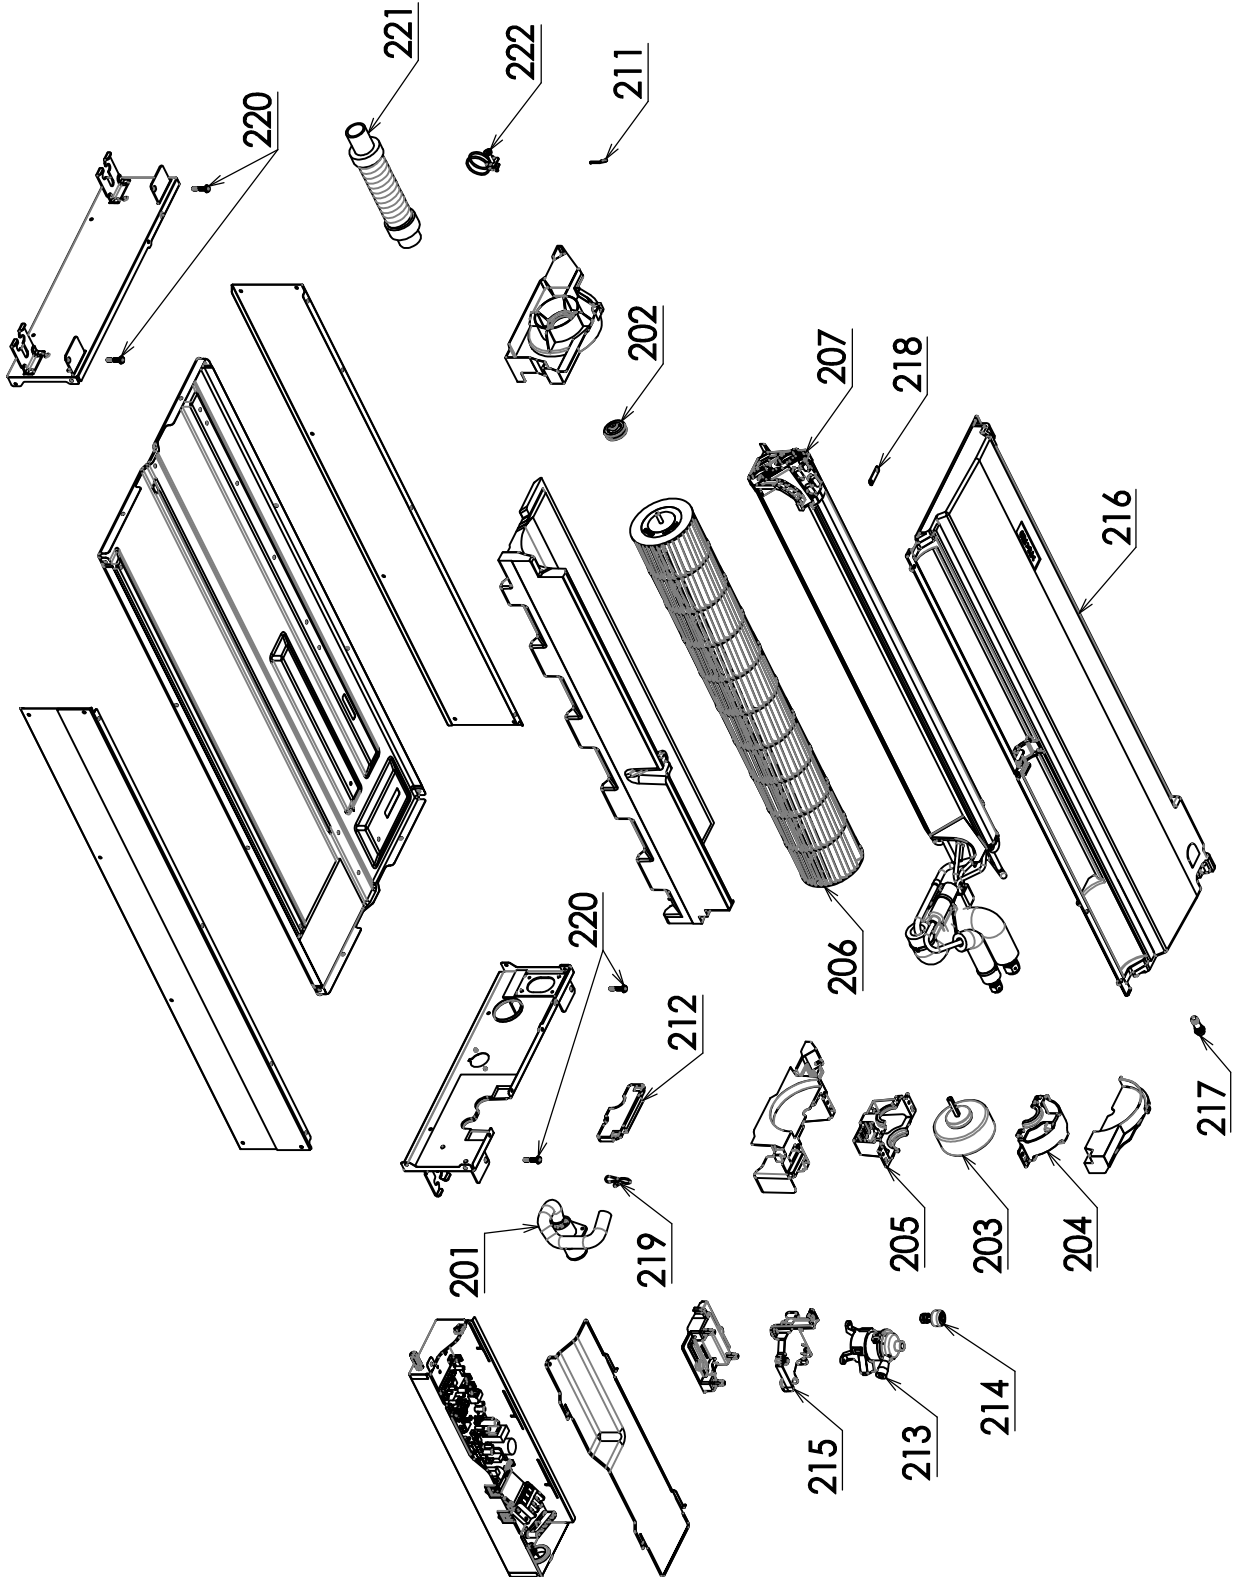

12. EXPLODED VIEWS AND PARTS LIST

1-Way Cassette type

Location No.	Part No.	Description	Model name	
			RAV-HM301U1TP-E	RAV-HM401U1TP-E
201	43T70327	DRAIN HOSE ASSY	1	1
202	43T22312	BEARING ASSY, MOLD	1	1
203	43T21515	MOTOR-FAN	1	1
204	43T39428	MOTOR BAND DOWN	1	1
205	43T39429	MOTOR BAND UP	1	1
206	43T20362	CROSS FLOW FAN ASSY	1	1
207	43T44786	REFRIGERANT CYCLE ASSY	1	-
207	43T44787	REFRIGERANT CYCLE ASSY	-	1
211	43T19333	HOLDER, SENSOR	2	2
212	43T49389	PIPE COVER ASSY	1	1
213	43T77303	PUMP ASSY	1	1
214	43T51316	FLOAT SWITCH ASSY	1	1
215	43T07325	PUMP FIXTURE	1	1
216	43T72365	DRAIN PAN ASSY	1	1
217	43T79322	DRAIN CAP	1	1
218	43T07326	SCREW PLATE	1	1
219	43T83307	BAND, HOSE	1	1
220	43T97315	SCREW, FIX PANEL	4	4
221	43T70326	HOSE, DRAIN	1	1
222	43T83311	BAND, HOSE	1	1

Electric Parts

Location No.	Part No.	Description	Model name	
			RAV-HM301U1TP-E	RAV-HM401U1TP-E
401	43TN9667	PC BOARD ASSY (MCC-1643)	1	1
402	43T60434	TERMINAL BLOCK, 2P	1	1
403	43T60427	TERMINAL BLOCK	1	1
404	43T50389	TA-SENSOR	1	1
405	43T50387	TC-SENSOR (TC2)	1	1
406	43T50386	TCJ SENSOR (RED)	1	1
407	43T50351	HOLDER-TA	1	1
408	43T6W911	PC BOARD ASSY (WP-502)	1	1
409	43T6W912	PC BOARD ASSY (WP-503)	1	1
410	43T50408	DUST SENSOR	1	1

Location No.	Part No.	Description	RBC-UY32P-E
301	43T22378	HORIZONTAL LOUVER ASSY	1
302	43T01334	PANEL COVER ASSY	1
303	43T01335	PANEL COVER ASSY	1
304	43T09593	GRILLE ASSY	1
305	43T19381	GRILLE HOOK RIGHT	1
306	43T19382	GRILLE HOOK LEFT	1
307	43T80364	AIR FILTER	2
308	43T07327	PANEL FIXED PLATE	4
309	43T07328	LOUVER MOTOR COVER	2
310	43T21478	MOTOR; STEPPING	2
311	43T60550	LEAD-MOTOR	1
312	43T97331	SCREW FIX PANEL	2