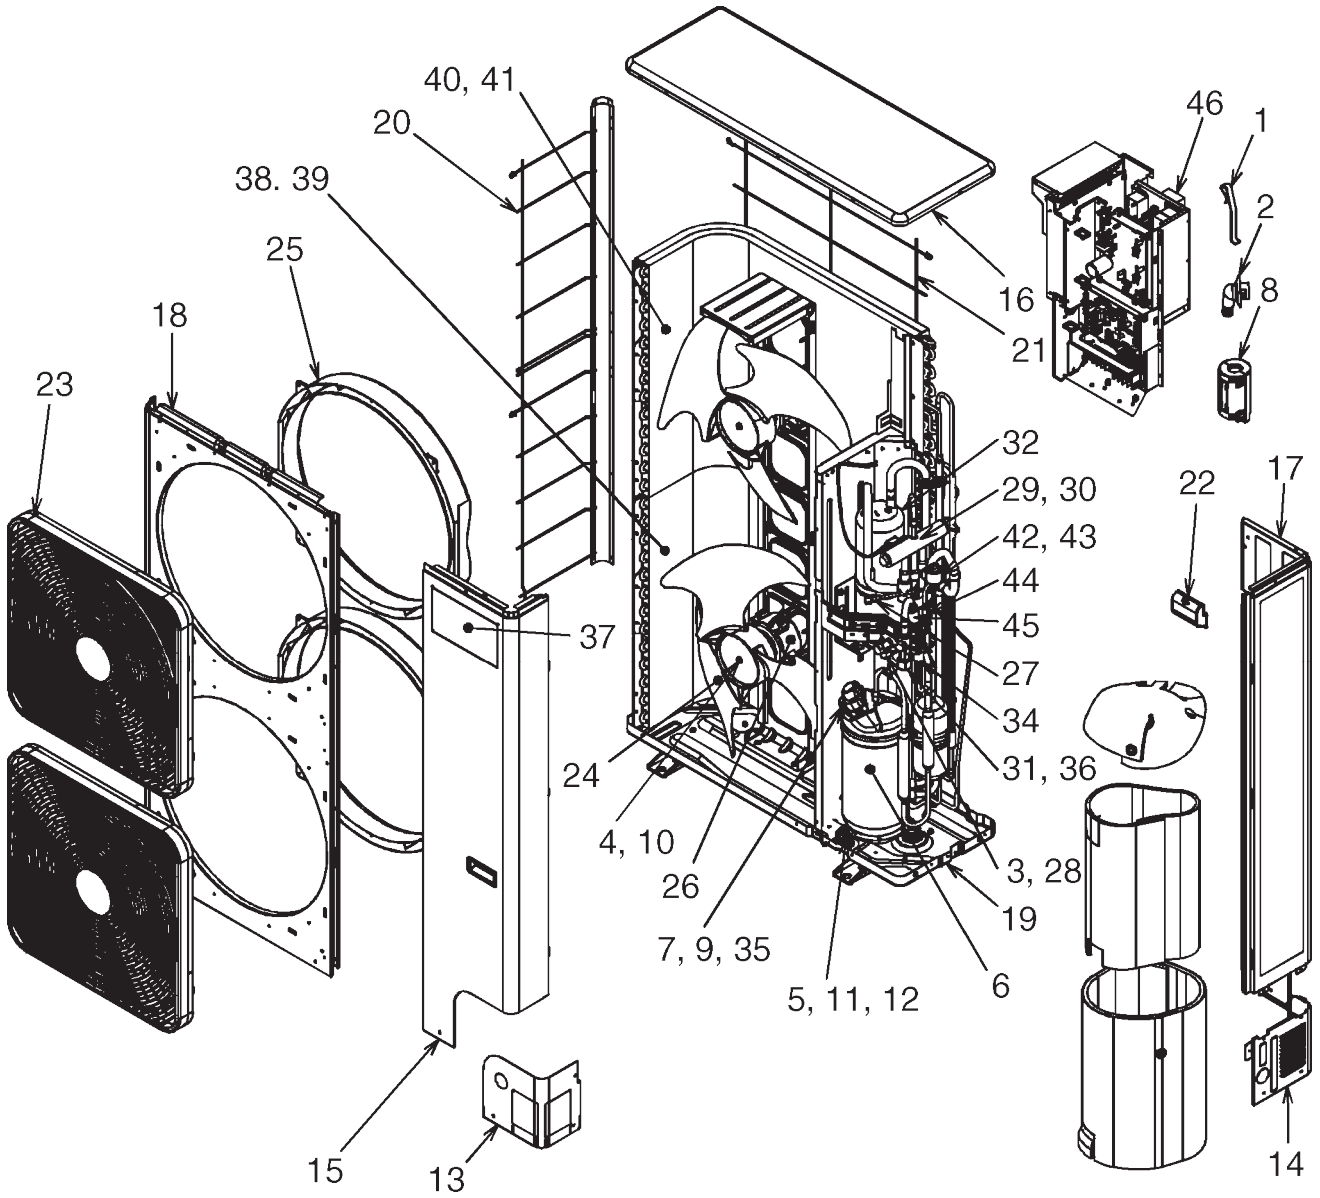

Outdoor Unit

RAV-GP1601AT8-E, RAV-GP1601AT8J-E
RAV-GP1601AT8-TR, RAV-GP1601AT8J-TR

Location No.	Part No.	Description	Model name	RAV-GP
			1601AT8-E 1601AT8-TR	1601AT8J-E 1601AT8J-TR
1	43F19904	HOLDER, SENSOR (TS)	3	3
2	43F32441	NIPPLE, DRAIN	1	1
3	43F47401	BONNET, 3/8 IN	1	1
4	43F47669	NUT, FLANGE	2	
5	43049739	CUSHION, RUBBER	3	3
6	43141530	COMPRESSOR, RX420A3F-27M	1	1
7	43F50407	THERMOSTAT,BIMETAL	1	1
8	43F60029	FILTER, NOISE	1	1
9	43F63317	HOLDER,THERMOSTAT	1	1
10	43197164	NUT, FLANGE		2
11	43197174	NUT, COMP		3
12	43F97212	NUT	3	
13	43100437	PANEL, FRONT, PIPING	1	1
14	43100438	PANEL, BACK, PIPING	1	1
15	43100439	PANEL, FRONT	1	1
16	43100440	PLATE, ROOF	1	1
17	43100470	PANEL, SIDE	1	1
18	43100442	PANEL, AIR OUTLET	1	1
19	43100443	BASE ASSY	1	1
20	43107274	GUARD, FIN, SIDE	1	1
21	43107275	GUARD, FIN, BACK	1	1
22	43107276	HANGER	3	3
23	43119540	GUARD, FAN ASSY	2	2
24	43120244	FAN, PROPELLER, PB521	2	2
25	43122113	BELL MOUTH	2	2
26	4312C100	MOTOR, FAN, ICF-280-A100-1 (A)	2	2
27	43146676	JOINT,CHECK	1	1
28	4314N092	VALVE, PACKED, 9.52	1	1
29	37546878	VALVE, 4-WAY, STF-H0404	1	1
30	4314N080	COIL, SOLENOID, STF-H01AJ1736A1	1	1
31	43146724	VALVE, BALL, SBV-JA5GTC-1, ROHS	1	1
32	43148294	ACCUMULATOR	1	1
34	43151301	SWITCH, PRESSURE	1	1
35	43160612	LEAD ASSY, COMPRESSOR	1	1
36	43147194	BONNET, 5/8 IN	1	1
37	4311M659	MARK, TOSHIBA	1	1
38	4314G266	CONDENSER ASSY, DOWN	1	
39	4314G268	CONDENSER ASSY, DOWN		1
40	4314G269	CONDENSER ASSY, UP	1	
41	4314G271	CONDENSER ASSY, UP		1
42	4314N023	VALVE, PLUS, MODULAING, UKV-25D100	1	1
43	4314N025	COIL, PMV, UKV-A038	1	1
44	4314Q031	STRAINER	1	1
45	4314Q032	STRAINER	1	1
46	43158227	REACTOR	1	1