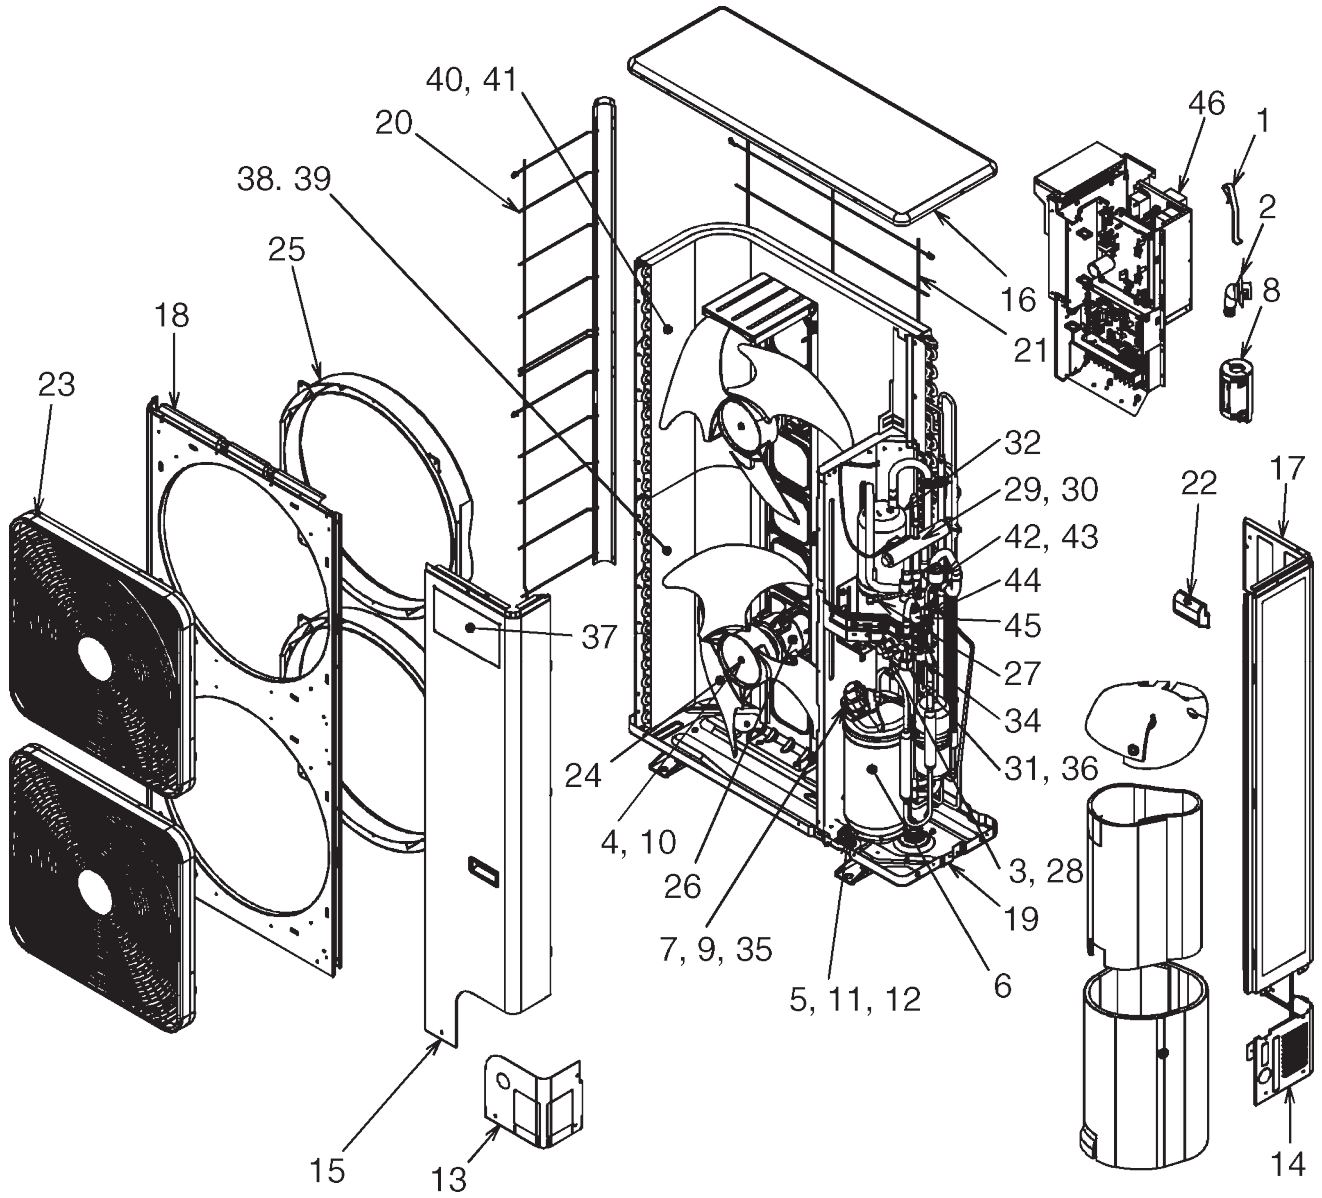

Outdoor Unit
RAV-GP1401AT8-E, RAV-GP1401AT8J-E
RAV-GP1401AT8-TR, RAV-GP1401AT8J-TR

Location No.	Part No.	Description	Model name	RAV-GP
			1401AT8-E 1401AT8-TR	1401AT8J-E 1401AT8J-TR
1	43F19904	HOLDER, SENSOR (TS)	3	3
2	43F32441	NIPPLE, DRAIN	1	1
3	43F47401	BONNET, 3/8 IN	1	1
4	43F47669	NUT, FLANGE	2	
5	43049739	CUSHION, RUBBER	3	3
6	43141530	COMPRESSOR, RX420A3F-27M	1	1
7	43F50407	THERMOSTAT,BIMETAL	1	1
8	43F60029	FILTER, NOISE	1	1
9	43F63317	HOLDER,THERMOSTAT	1	1
10	43197164	NUT, FLANGE		2
11	43197174	NUT, COMP		3
12	43F97212	NUT	3	
13	43100437	PANEL, FRONT, PIPING	1	1
14	43100438	PANEL, BACK, PIPING	1	1
15	43100439	PANEL, FRONT	1	1
16	43100440	PLATE, ROOF	1	1
17	43100470	PANEL, SIDE	1	1
18	43100442	PANEL, AIR OUTLET	1	1
19	43100443	BASE ASSY	1	1
20	43107274	GUARD, FIN, SIDE	1	1
21	43107275	GUARD, FIN, BACK	1	1
22	43107276	HANGER	3	3
23	43119540	GUARD, FAN ASSY	2	2
24	43120244	FAN, PROPELLER, PB521	2	2
25	43122113	BELL MOUTH	2	2
26	4312C100	MOTOR, FAN, ICF-280-A100-1 (A)	2	2
27	43146676	JOINT,CHECK	1	1
28	4314N092	VALVE, PACKED, 9.52	1	1
29	37546878	VALVE, 4-WAY, STF-H0404	1	1
30	4314N080	COIL, SOLENOID, STF-H01AJ1736A1	1	1
31	43146724	VALVE, BALL, SBV-JA5GTC-1, ROHS	1	1
32	43148294	ACCUMULATOR	1	1
34	43151301	SWITCH, PRESSURE	1	1
35	43160612	LEAD ASSY, COMPRESSOR	1	1
36	43147194	BONNET, 5/8 IN	1	1
37	4311M659	MARK, TOSHIBA	1	1
38	4314G266	CONDENSER ASSY, DOWN	1	
39	4314G268	CONDENSER ASSY, DOWN		1
40	4314G269	CONDENSER ASSY, UP	1	
41	4314G271	CONDENSER ASSY, UP		1
42	4314N023	VALVE, PLUS, MODULAING, UKV-25D100	1	1
43	4314N025	COIL, PMV, UKV-A038	1	1
44	4314Q031	STRAINER	1	1
45	4314Q032	STRAINER	1	1
46	43158227	REACTOR	1	1