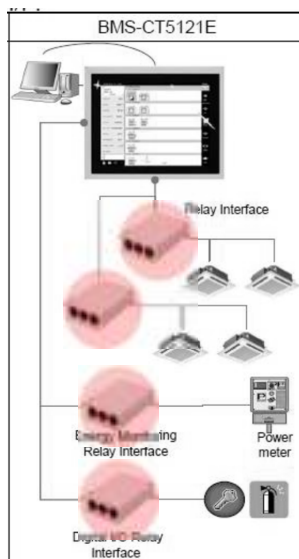

Smart Manager TOUCH

Porovnání centrálních ovladačů

	BMS-SM1281ETLE (Current)	BMS-CT5121E (Current)	BMS-CT1280E (New)
Screen size	4.3 inch (480 x 272)	12.1 inch (1024 x 768)	7.0 inch (800 x 480)
Panel type	Analog Resistive Film System (Black & White)	Capacitive Touch type (Color)	Capacitive Touch type (Color)
Operability	Button Web control by PC	Touch Screen Panel Web control by PC	Touch Screen Panel Web control by PC
Function	-	Same as BMS-CT-5121E	Same as BMS-CT-5121E
Connectable IDU	~128 (2 port)	~512 (using relay I/F)	~128 (2 port)
Relay I/F	None	Each of 64 IDU	None
Dimension	H120 x W180 x D(19+45)	H256 x W323 x D(24+25)	H136 x W205 x D(10+70)
Note	- Limited function on button - Energy monitor on PC	- Energy monitor on PC - Floor map function	- Energy monitor on PC - Direct DI/DO or Power meter I/P

Kick-Off 2020 Klima-Classik s.r.o. ©

Dotykový Smart Manager

BMS-CT1280E - Vykročil směrem k přímému napojení!

Kick-Off 2020 Klima-Classik s.r.o. ©