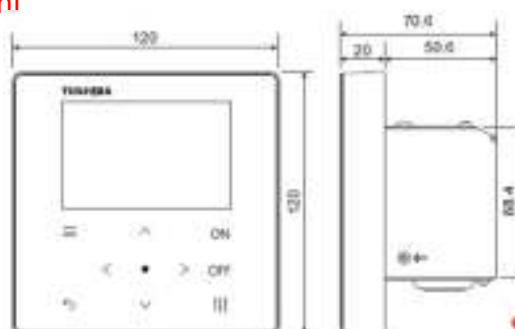

TOSHIBA

Centrální ovladače

Pro recepci, velín, správce budovy i uživatele...

Application	Model	Design	Application	Model	Design
Komfortní centrální ovladač	TCB-SC643TLE		Smart Manager TOUCH s měřením spotřeby (PC+LAN RJ45)	BMS-CT1280E	
ON/OFF panel pro 16 jednotek s indikací chod/porucha (Doprodej!)	TCB-CC163TLE2		Smart Manager s měřením spotřeby (PC + LAN RJ45)	BMS-SM1281ETLE	
Compliant Manager (jako centrální ovladač)	BMS-CL1280TLE		SmallCentral App32 WiFi (Smartphone + Tablet)	BMS-IWF0320E	
Týdenní časovač (přídavný ovladač)	TCB-EXS21TLE		Dotykový ovladač 64 (jen FIRE Alarm)	TCB-TSC640-PY	
			Touch Screen s měřením spotřeby (PC + LAN RJ45)	BMS-CT5121E	

Kick-Off 2020 Klima-Classic s.r.o. ©

13

TOSHIBA

Komfortní centrální ovladač

TCB-SC643TLE – malý, kompaktní, komfortní

Vlastnosti:

- Pohodlné ovládání a monitoring
- Až 64 vnitřních jednotek
- 1 až 10 zón (oblastí)
- *Různé typy zobrazení* pro lepší přehled (vše, zóny, jednotlivé jednotky)

Kick-Off 2020 Klima-Classic s.r.o. ©

14