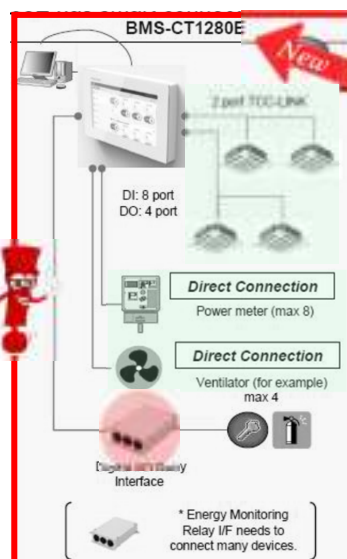

Smart Manager TOUCH

Porovnání centrálních ovladačů

	BMS-SM1281ETLE (Current)	BMS-CT5121E (Current)	BMS-CT1280E (New)
Screen size	4.3 inch (480 x 272)	12.1 inch (1024 x 768)	7.0 inch (800 x 480)
Panel type	Analog Resistive Film System (Black & White)	Capacitive Touch type (Color)	Capacitive Touch type (Color)
Operability	Button Web control by PC	Touch Screen Panel Web control by PC	Touch Screen Panel Web control by PC
Function	-	Same as BMS-CT-5121E	Same as BMS-CT-5121E
Connectable IDU	~128 (2 port)	~512 (using relay I/F)	~128 (2 port)
Relay I/F	None	Each of 64 IDU	None
Dimension	H120 x W180 x D(19+45)	H256 x W323 x D(24+25)	H136 x W205 x D(10+70)
Note	- Limited function on button - Energy monitor on PC	- Energy monitor on PC - Floor map function	- Energy monitor on PC - Direct DI/DO or Power meter I/P

Kick-Off 2020 Klima-Classik s.r.o. ©

Dotykový Smart Manager

BMS-CT1280E - Vykročil směrem k přímému napojení!

Kick-Off 2020 Klima-Classik s.r.o. ©