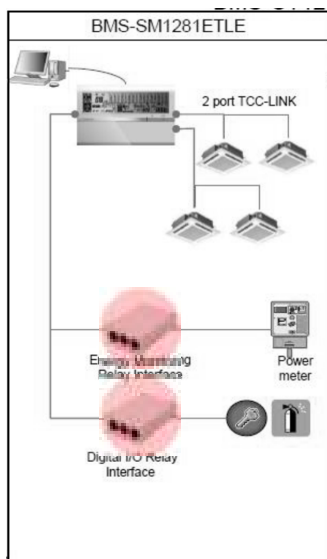

Smart Manager TOUCH

Porovnání centrálních ovladačů

	BMS-SM1281ETLE (Current)	BMS-CT5121E (Current)	BMS-CT1280E (New)
Screen size	4.3 inch (480 x 272)	12.1 inch (1024 x 768)	7.0 inch (800 x 480)
Panel type	Analog Resistive Film System (Black & White)	Capacitive Touch type (Color)	Capacitive Touch type (Color)
Operability	Button Web control by PC	Touch Screen Panel Web control by PC	Touch Screen Panel Web control by PC
Function	-	Same as BMS-CT-5121E	Same as BMS-CT-5121E
Connectable IDU	~128 (2 port)	~512 (using relay I/F)	~128 (2 port)
Relay I/F	None	Each of 64 IDU	None
Dimension	H120 x W180 x D(19+45)	H256 x W323 x D(24+25)	H136 x W205 x D(10+70)
Note	- Limited function on button - Energy monitor on PC	- Energy monitor on PC - Floor map function	- Energy monitor on PC - Direct DI/DO or Power meter I/P

Kick-Off 2020 Klima-Classik s.r.o. ©

Dotykový Smart Manager

BMS-CT1280E - Vykročil směrem k přímému napojení!

Kick-Off 2020 Klima-Classik s.r.o. ©