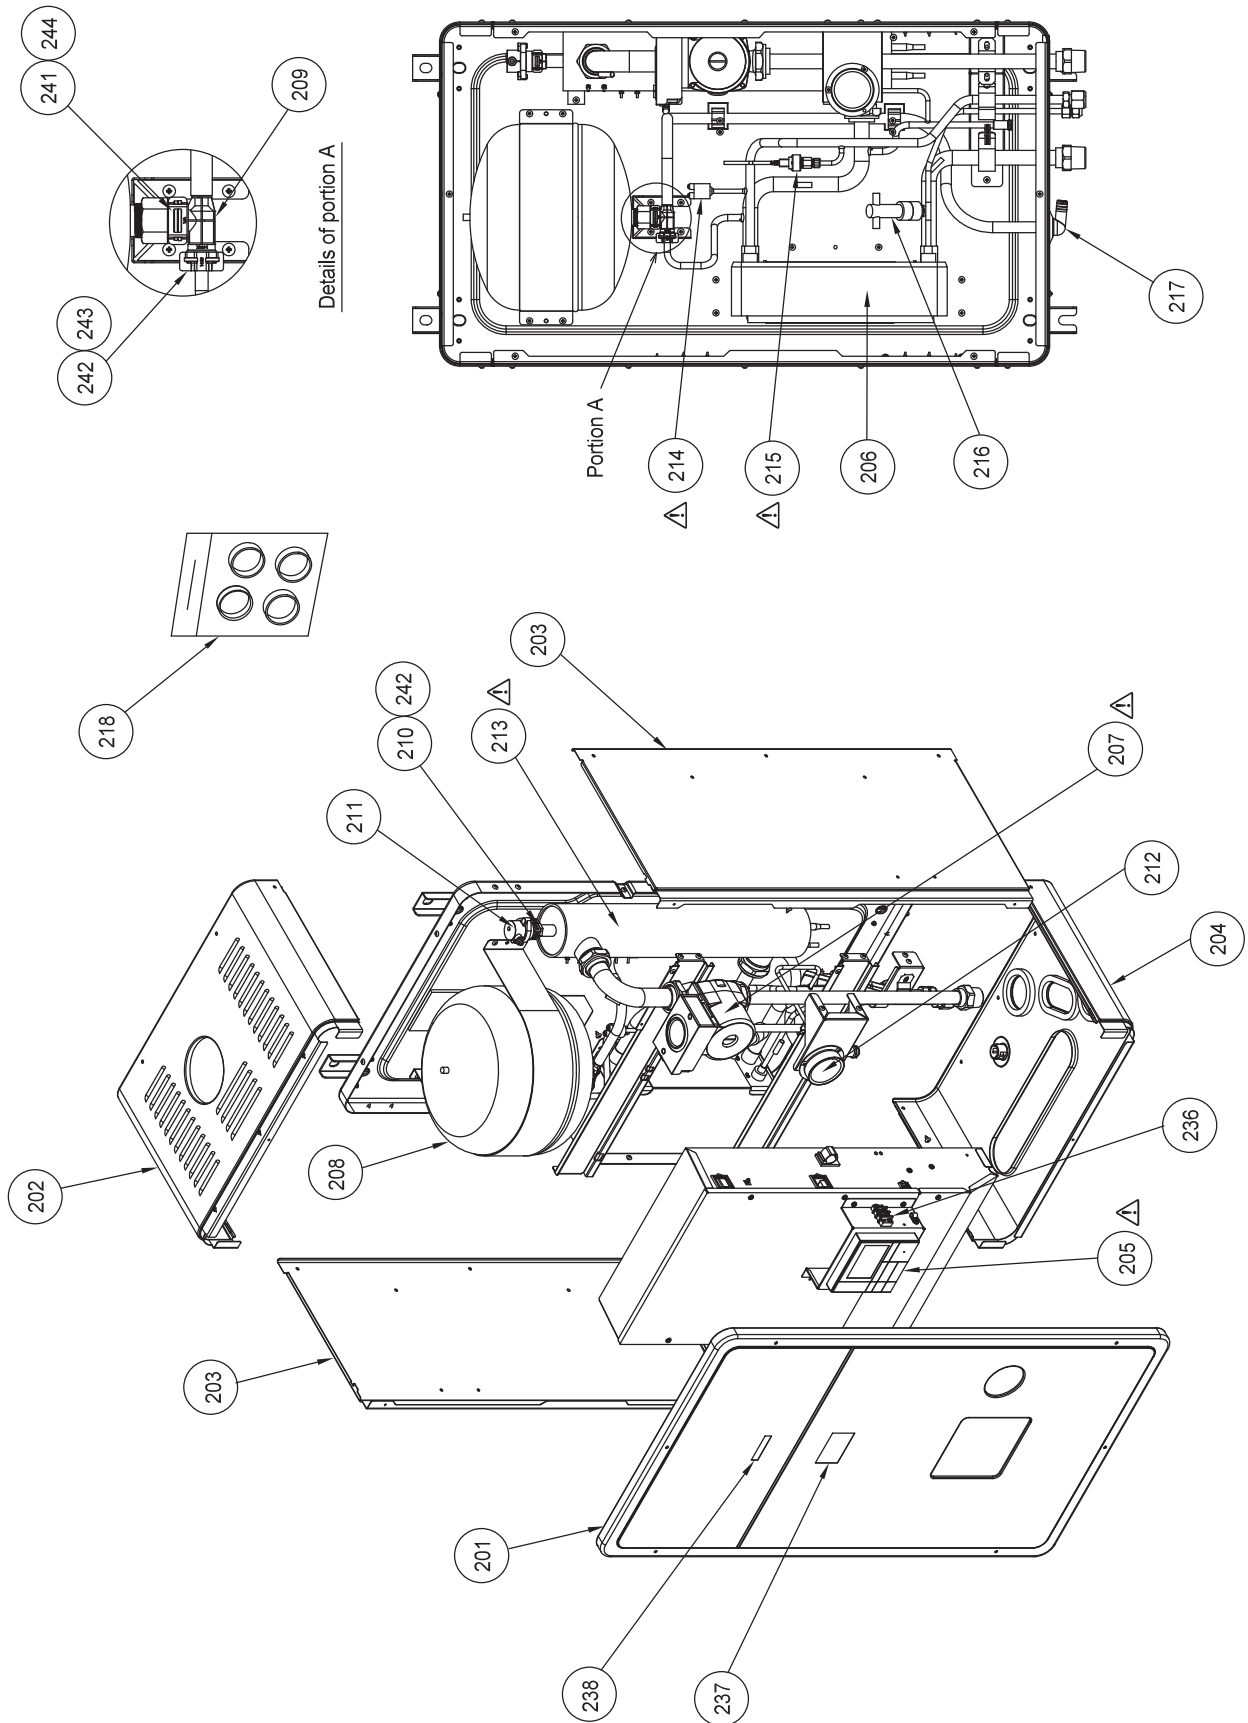

14 Part exploded view, part list

Hydro Unit

Safety ⚠	Location No.	Part No.	Description	Number of pieces per unit
				HWS-455XWHM3-E
	201	37500840	CABINET, FRONT	1
	202	37500800	PLATE, UP	1
	203	37500801	PLATE, SIDE	2
	204	37500835	PLATE, DN, ASSY	1
⚠	205	37566711	REMOTE CONTROLLER	1
	206	37546884	PIPE ASSY, WATER HEAT EXCHANGER	1
⚠	207	37541739	PUMP, WATER, ASSY	1
	208	37542710	VESSEL, EXPANTION	1
	209	37547773	VALVE ASSY, OVERPRESSURE PREVENTIVE	1
	210	37519776	FASTENER, QUICK	1
	211	37547769	VALVE, AIR VENT	1
	212	37543706	METER, PRESSURE	1
⚠	213	37545713	HEATER ASSY	1
⚠	214	43151273	SWITCH, PRESSURE	1
⚠	215	37551736	SENSOR, LOW PRESSURE	1
	216	37551740	SWITCH, FLOW	1
	217	43F32441	NIPPLE, DRAIN	1
	218	37595721	PACKING, ASSY	1
⚠	220	3026V072	PC BOARD ASSY	1
⚠	221	4316V338	PC BOARD ASSY	1
⚠	222	43152401	CONTACTOR, MAGNETIC	2
⚠	223	43158187	TRANSFORMER	1
⚠	224	43154156	RELAY, LY1F	1
⚠	225	43054107	RELAY, LY1F	1
⚠	226	43160297	FUSE	4
⚠	227	43060059	FUSE, HOLDER	4
⚠	228	43160565	TERMINAL BLOCK, 3P, 20A	1
⚠	229	43160566	TERMINAL BLOCK, 6P, 20A	1
⚠	230	4306A130	TERMINAL BLOCK, 9P, 20A	1
⚠	231	43160576	TERMINAL BLOCK, 4P, 20A	1
⚠	232	43160579	TERMINAL	1
⚠	233	43160561	TERMINAL, 4P	1
⚠	234	43050425	SENSOR ASSY, SERVICE	3
⚠	235	43150320	SENSOR ASSY, SERVICE	2
⚠	236	43160568	TERMINAL, 2P	1
	237	37517875	MARK, ESTIA	1
	238	37517876	MARK, TOSHIBA FOR ESTIA	1
⚠	239	43160571	FUSE, HOLDER, 15A, 250V	2
⚠	240	43F6A156	FUSE(ET), 3.15A, AC250V	2
	241	3025Q006	RING, O	1
	242	3025Q013	RING, O	2
	243	3025S012	FASTENER,QUICK	1
	244	3025S013	FASTENER,QUICK	1