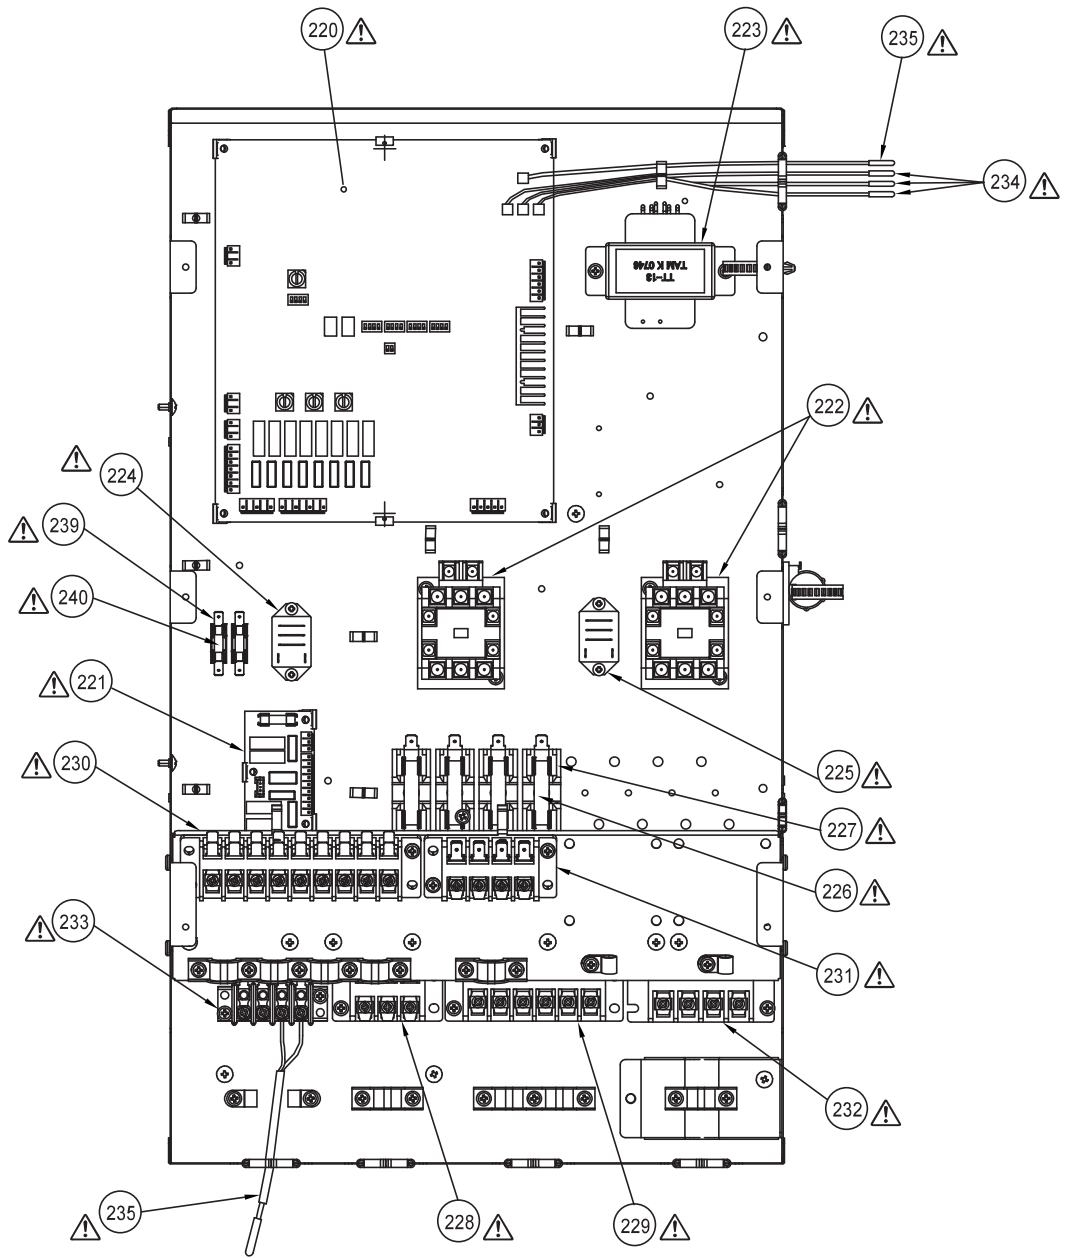

14 Part exploded view, part list

Hydro Unit

Safety ⚠	Location No.	Part No.	Description	Number of pieces per unit
				HWS-455XWHM3-E
	201	37500840	CABINET, FRONT	1
	202	37500800	PLATE, UP	1
	203	37500801	PLATE, SIDE	2
	204	37500835	PLATE, DN, ASSY	1
⚠	205	37566711	REMOTE CONTROLLER	1
	206	37546884	PIPE ASSY, WATER HEAT EXCHANGER	1
⚠	207	37541739	PUMP, WATER, ASSY	1
	208	37542710	VESSEL, EXPANTION	1
	209	37547773	VALVE ASSY, OVERPRESSURE PREVENTIVE	1
	210	37519776	FASTENER, QUICK	1
	211	37547769	VALVE, AIR VENT	1
	212	37543706	METER, PRESSURE	1
⚠	213	37545713	HEATER ASSY	1
⚠	214	43151273	SWITCH, PRESSURE	1
⚠	215	37551736	SENSOR, LOW PRESSURE	1
	216	37551740	SWITCH, FLOW	1
	217	43F32441	NIPPLE, DRAIN	1
	218	37595721	PACKING, ASSY	1
⚠	220	3026V072	PC BOARD ASSY	1
⚠	221	4316V338	PC BOARD ASSY	1
⚠	222	43152401	CONTACTOR, MAGNETIC	2
⚠	223	43158187	TRANSFORMER	1
⚠	224	43154156	RELAY, LY1F	1
⚠	225	43054107	RELAY, LY1F	1
⚠	226	43160297	FUSE	4
⚠	227	43060059	FUSE, HOLDER	4
⚠	228	43160565	TERMINAL BLOCK, 3P, 20A	1
⚠	229	43160566	TERMINAL BLOCK, 6P, 20A	1
⚠	230	4306A130	TERMINAL BLOCK, 9P, 20A	1
⚠	231	43160576	TERMINAL BLOCK, 4P, 20A	1
⚠	232	43160579	TERMINAL	1
⚠	233	43160561	TERMINAL, 4P	1
⚠	234	43050425	SENSOR ASSY, SERVICE	3
⚠	235	43150320	SENSOR ASSY, SERVICE	2
⚠	236	43160568	TERMINAL, 2P	1
	237	37517875	MARK, ESTIA	1
	238	37517876	MARK, TOSHIBA FOR ESTIA	1
⚠	239	43160571	FUSE, HOLDER, 15A, 250V	2
⚠	240	43F6A156	FUSE(ET), 3.15A, AC250V	2
	241	3025Q006	RING, O	1
	242	3025Q013	RING, O	2
	243	3025S012	FASTENER,QUICK	1
	244	3025S013	FASTENER,QUICK	1