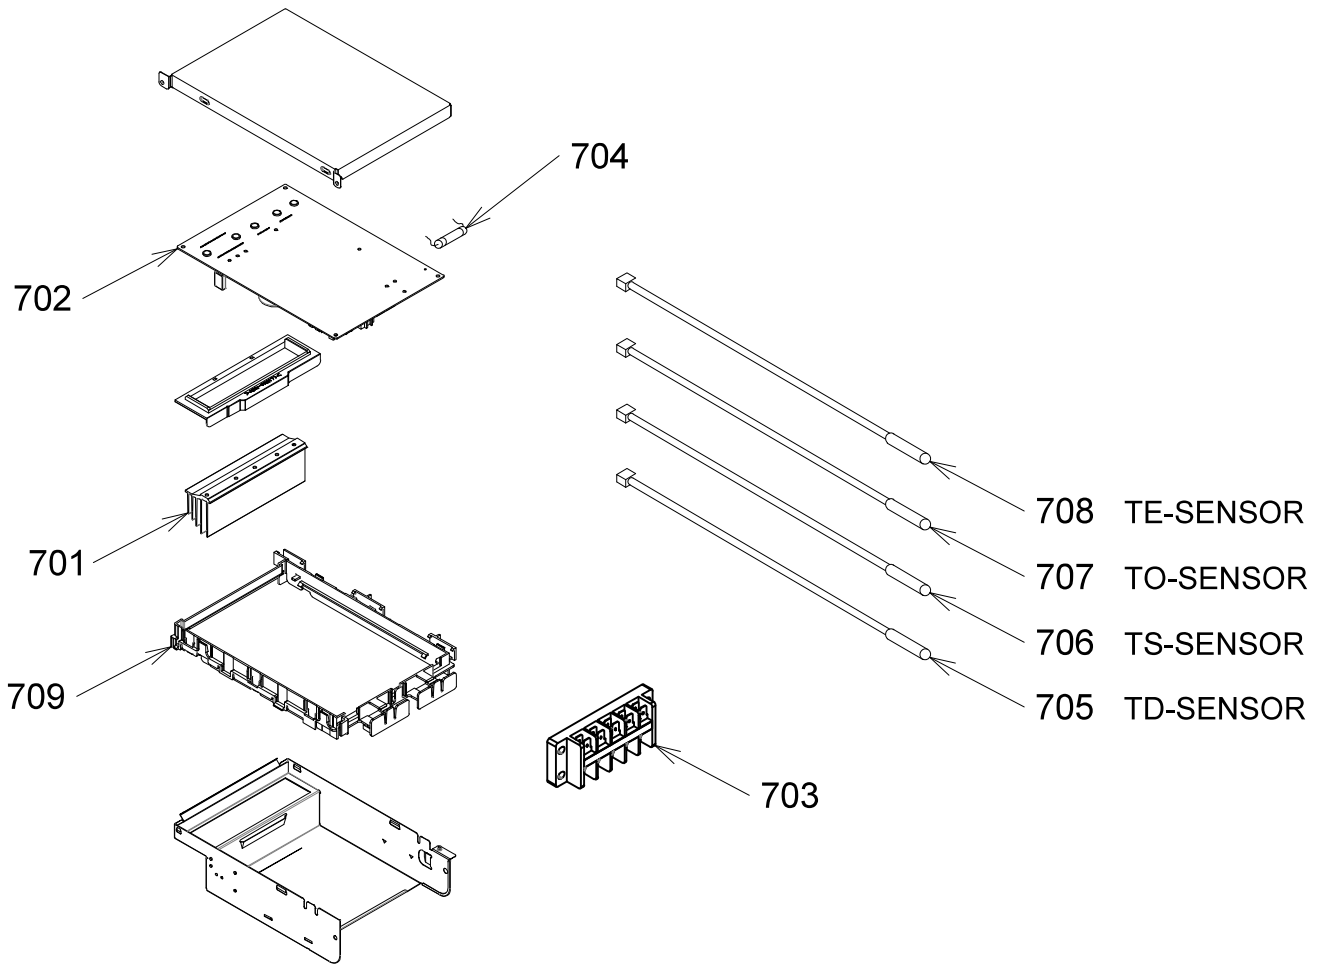

13-4. Outdoor Unit (Part-E)

Location No.	Part No.	Description	Location No.	Part No.	Description
701	43T62351	HEATSINK	706	43T50336	TEMPERATURE SENSOR
702	43T6W557	PC BOARD	707	43T50370	TEMPERATURE SENSOR
703	43T60392	TERMINAL-5P	708	43T50371	TEMPERATURE SENSOR
704	43T60326	FUSE	709	43T62313	PC PLATE BASE
705	43T50369	TEMPERATURE SENSOR