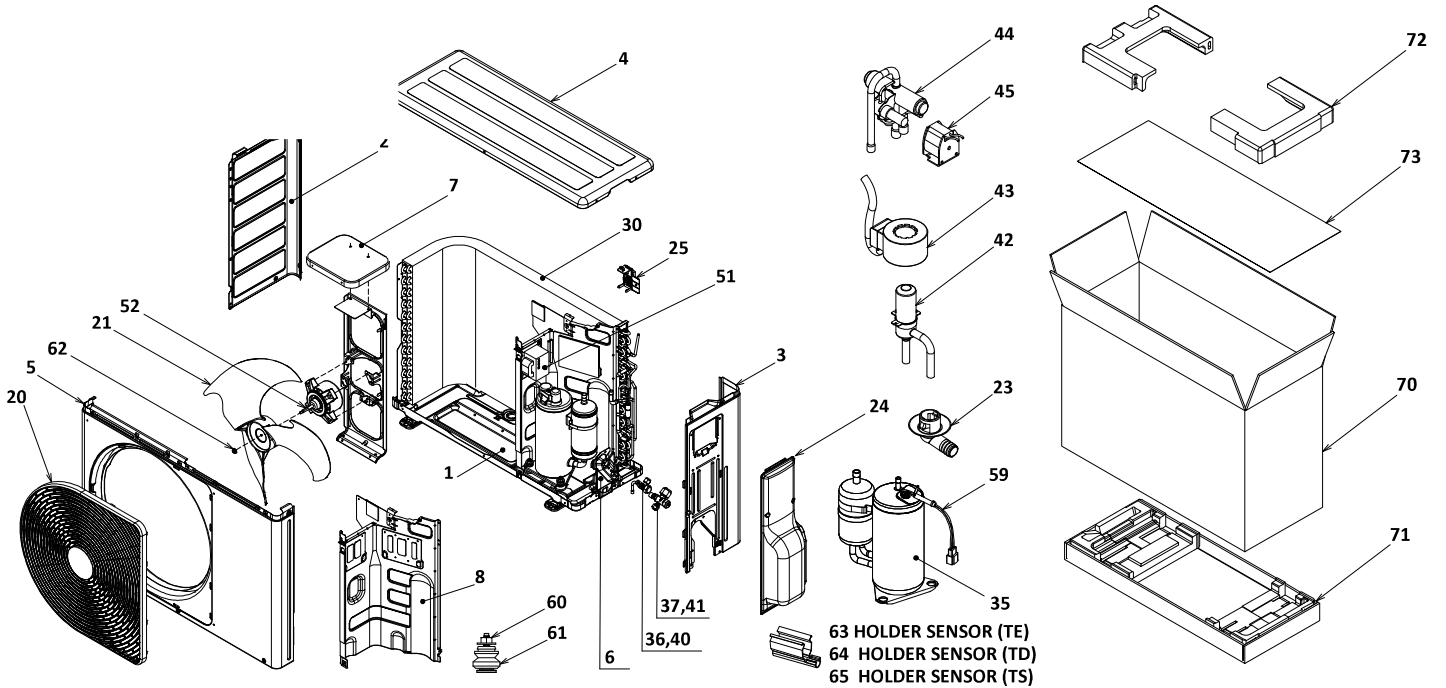

13-3. Outdoor Unit

Location No.	Part No.	Description	Location No.	Part No.	Description
1	43T42327	BASE PLATE ASSEMBLY	41	43T46461	VALVE; PACKED 12.7 DIA
2	43T00459	LEFT CABINET	42	43T46469	BODY PMV
3	43T00690	RIGHT CABINET ASSEMBLY	43	43T63360	COIL PMV
4	43T00452	UPPER CABINET	44	43T46367	4 WAY VALVE
5	43T00688	FRONT CABINET ASSEMBLY	45	43T63327	COIL-4WAY
6	43T00448	FIXING PLATE VALVE	51	43T58309	REACTOR
7	43T39393	MOTOR BASE	52	43T21460	FAN MOTOR
8	43T04342	PARTITION ASSEMBLY	59	43T60494	LEAD ASSY, COMPRESSOR
20	43T19364	FAN GUARD	60	43T97001	NUT
21	43T20319	PROPELLER FAN	61	43T49327	CUSHION,RUBBER
23	43T79305	DRAIN NIPPLE	62	43T47001	NUT FLANGE
24	43T00691	PACKED VALVE COVER ASSEMBLY	63	43T63318	HOLDER SENSOR
25	43T63319	HOLDER,SENSOR	64	43T63317	HOLDER,SENSOR
30	43T43561	CONDENSER ASSEMBLY	65	43T63316	HOLDER,SENSOR
35	43T41522	COMPRESSOR	70	43T91343	CARTON BOX
36	43T47403	BONNET, 6.35 DIA	71	43T91342	FIBERBOARD UNDER ASSEMBLY
37	43T47405	BONNET, 12.7 DIA	72	43T91314	CUSHION-PKG-UPR
40	43T46435	VALVE; PACKED 6.35 DIA	73	43T91301	PE SHEET