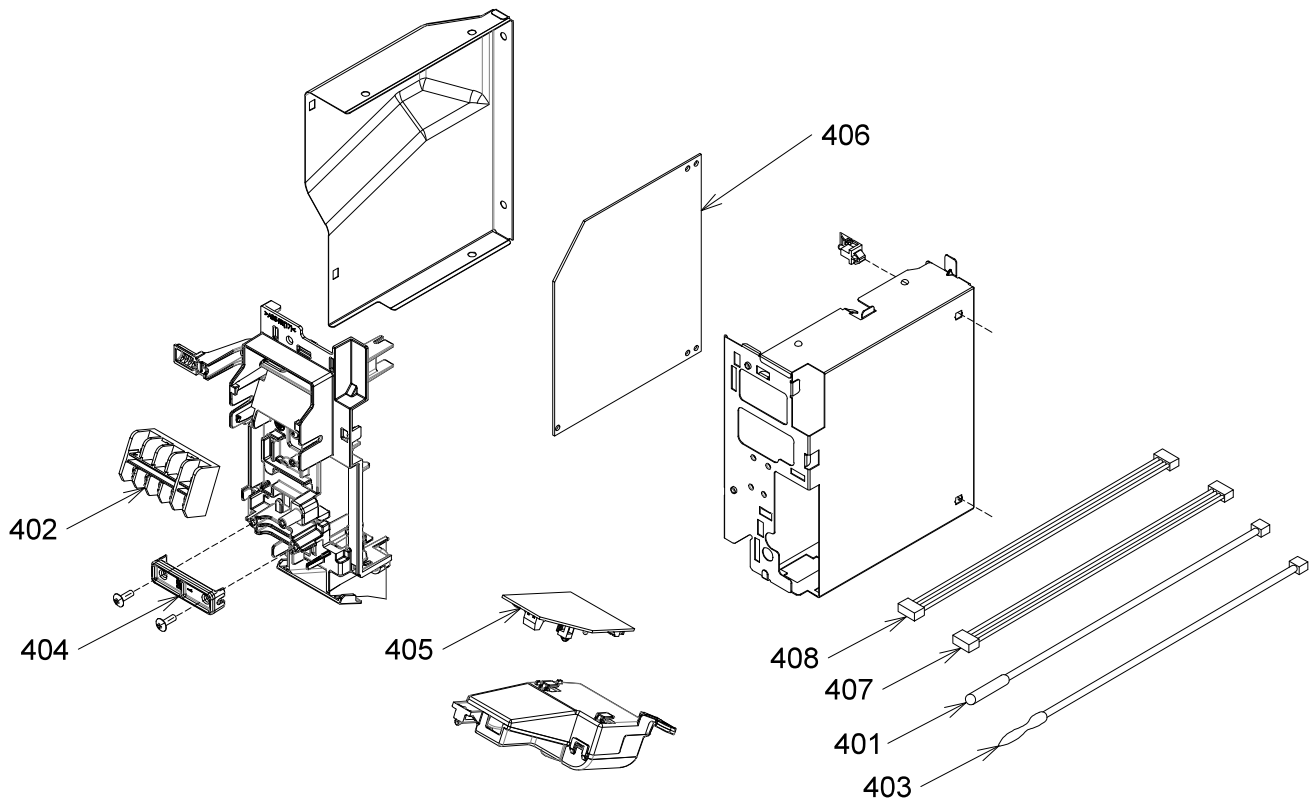

13. EXPLODED VIEWS AND PARTS LIST

13-1. Indoor Unit

Location No.	Part No.	Description	Location No.	Part No.	Description
201	43T00800	FRONT PANEL ASSY	219	43T39381	MOTOR BAND BACK
202	43T00715	CAP SCREW	220	43T39382	MOTOR BAND FRONT
203	43T09567	GRILLE OF AIR INLET ASSY	221	43T44663	REFRIGERATION CYCLE ASSY
204	43T80351	AIR FILTER	222	43T19333	HOLDER, SENSOR
205	43T03405	BACK BODY ASSY	223	43T49045	PIPE, SHIELD
206	43T22353	VERTICAL LOUVER ASSY	224	43T49043	HOLDER, PIPE
207	43T03406	COVER MOTOR VT	225	43T82008	PLATE, INSTALLATION
208	43T21434	STEPPING-MOTOR	226	43T62360	TERMINAL COVER ASSY
209	43T72348	DRAIN PAN ASSY	227	43T66391	WIRELESS REMOCO
210	43T22354	HORIZONTAL LOUVER	228	43T83305	HOLDER, REMOTE CONTROL
211	43T70321	DRAIN HOSE	229	43T60481	CORD MOTOR LOUVER RIGHT
212	43T79322	DRAIN CAP	230	43T60482	CORD MOTOR LOUVER LEFT
213	43T21478	MOTOR; STEPPING	232	43T91379	PACKING SLEEVE
214	43T21471	MOTOR FAN	233	43T91377	PACKING CUSHION RIGHT
215	43T20357	CROSS FLOW FAN ASSY	234	43T91378	PACKING CUSHION LEFT
216	43T39385	BASE BEARING	235	43T80355	HIGH VOLTAGE UNIT ASSY
217	43T22312	BEARING ASSY, MOLD	236	43T80354	IONIZER UNIT COVER
218	43T39383	MOTOR COVER			

13-2. Indoor Unit (Part-E)

Location No.	Part No.	Description	Location No.	Part No.	Description
401	43T50324	SENSOR; HEAT EXCHANGER	405	43T6W443	PC BOARD ASSY:WRS-LED
402	43T6V673	TERMINAL(5P-TF)	406	43T6W565	PC BOARD
403	43T6V674	TEMPERATURE SENSOR	407	43T60502	HOUSING-WiFi
404	43T62340	CORD-CLAMP	408	43T60508	HOUSING-PUR-A