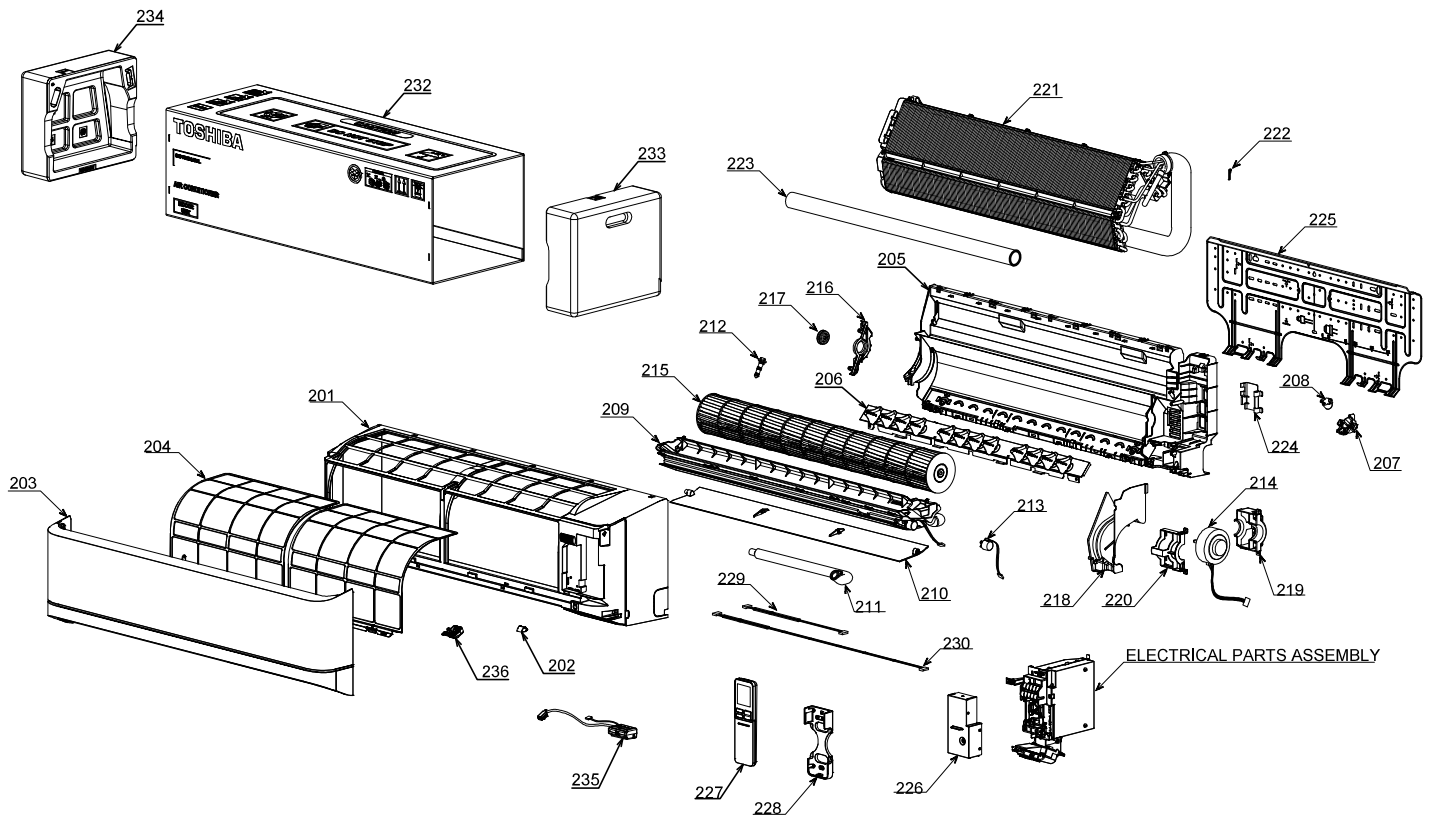

13. EXPLODED VIEWS AND PARTS LIST

13-1. Indoor Unit

Location No.	Part No.	Description	Location No.	Part No.	Description
201	43T00800	FRONT PANEL ASSY	219	43T39381	MOTOR BAND BACK
202	43T00715	CAP SCREW	220	43T39382	MOTOR BAND FRONT
203	43T09567	GRILLE OF AIR INLET ASSY	221	43T44663	REFRIGERATION CYCLE ASSY
204	43T80351	AIR FILTER	222	43T19333	HOLDER, SENSOR
205	43T03405	BACK BODY ASSY	223	43T49045	PIPE, SHIELD
206	43T22353	VERTICAL LOUVER ASSY	224	43T49043	HOLDER, PIPE
207	43T03406	COVER MOTOR VT	225	43T82008	PLATE, INSTALLATION
208	43T21434	STEPPING-MOTOR	226	43T62360	TERMINAL COVER ASSY
209	43T72348	DRAIN PAN ASSY	227	43T66391	WIRELESS REMOCO
210	43T22354	HORIZONTAL LOUVER	228	43T83305	HOLDER, REMOTE CONTROL
211	43T70321	DRAIN HOSE	229	43T60481	CORD MOTOR LOUVER RIGHT
212	43T79322	DRAIN CAP	230	43T60482	CORD MOTOR LOUVER LEFT
213	43T21478	MOTOR; STEPPING	232	43T91379	PACKING SLEEVE
214	43T21471	MOTOR FAN	233	43T91377	PACKING CUSHION RIGHT
215	43T20357	CROSS FLOW FAN ASSY	234	43T91378	PACKING CUSHION LEFT
216	43T39385	BASE BEARING	235	43T80355	HIGH VOLTAGE UNIT ASSY
217	43T22312	BEARING ASSY, MOLD	236	43T80354	IONIZER UNIT COVER
218	43T39383	MOTOR COVER			

13-2. Indoor Unit (Part-E)

Location No.	Part No.	Description	Location No.	Part No.	Description
401	43T50324	SENSOR; HEAT EXCHANGER	405	43T6W443	PC BOARD ASSY:WRS-LED
402	43T6V673	TERMINAL(5P-TF)	406	43T6W565	PC BOARD
403	43T6V674	TEMPERATURE SENSOR	407	43T60502	HOUSING-WiFi
404	43T62340	CORD-CLAMP	408	43T60508	HOUSING-PUR-A