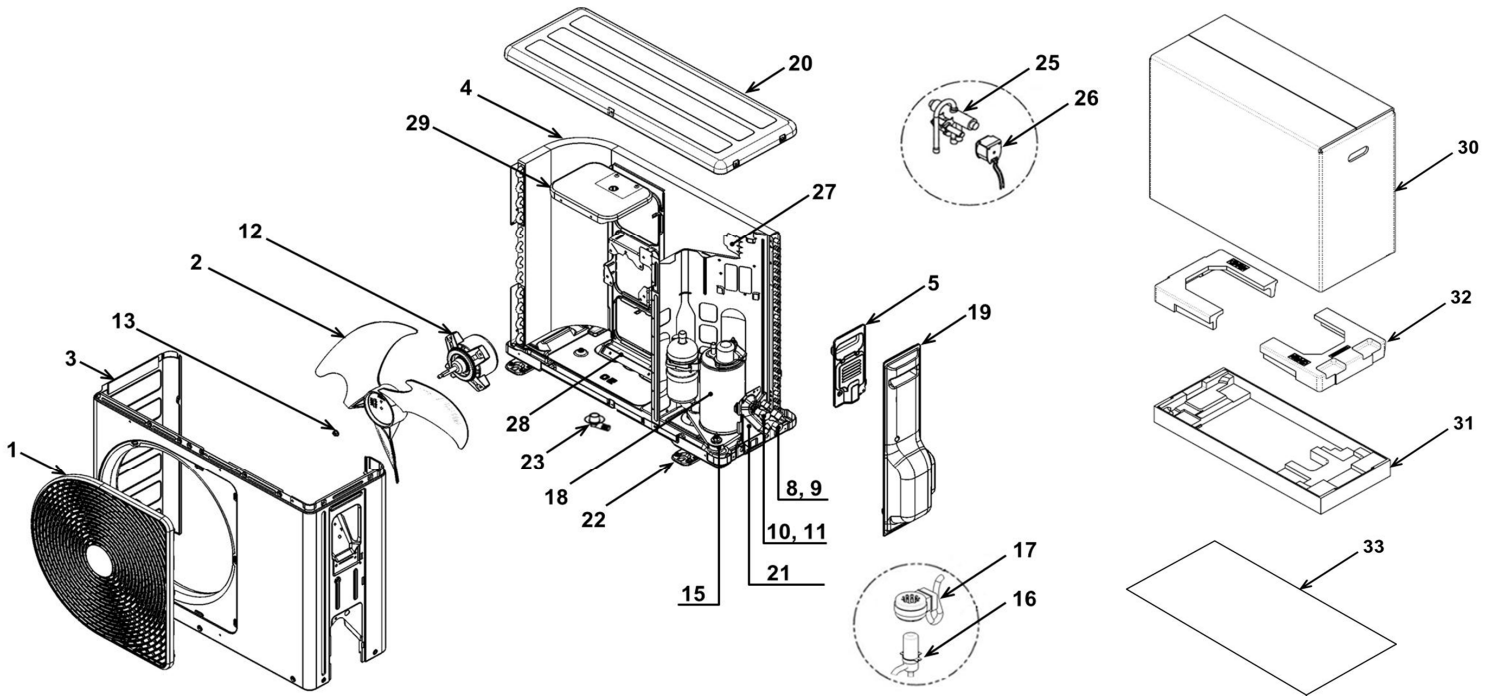

**13-4. Outdoor Unit
RAS-13BAVG-E**

Location No.	Part No.	Description	Location No.	Part No.	Description
1	43T19363	FAN GUARD	19	43T19337	PACKED VALVE COVER
2	43T20324	PROPELLER FAN	20	43T00684	UPPER CABINET ASSEMBLY
3	43T00683	FRONT CABINET ASSEMBLY	21	43T00448	FIXING PLATE VALVE
4	43T43544	CONDENSOR ASSEMBLY	22	43T42335	BASE PLATE ASSEMBLY
5	43T62323	TERMINAL COVER	23	43T79305	DRAIN NIPPLE
8	43T46436	VALVE; PACKED 9.52 DIA	25	43T46470	4 WAY VALVE
9	43T47332	BONNET, 9.52 DIA	26	43T63361	4 WAY VALVE COIL
10	43T46435	VALVE; PACKED 6.35 DIA	27	43T04325	PARTITION ASSEMBLY
11	43T47331	BONNET, 6.35 DIA	28	43T39325	MOTOR BASE
12	43T21460	FAN MOTOR	29	43T39334	MOTOR BASE CONNECTION PLATE
13	43T47001	NUT FLANGE	30	43T91304	CARTON BOX
15	43T49327	CUSHION,RUBBER	31	43T91303	ASM-FBRD-UD
16	43T46469	BODY PMV	32	43T91302	CUSHION-PKG-UPR
17	43T63360	COIL PMV	33	43T91301	PE SHEET
18	43T41486	COMPRESSOR