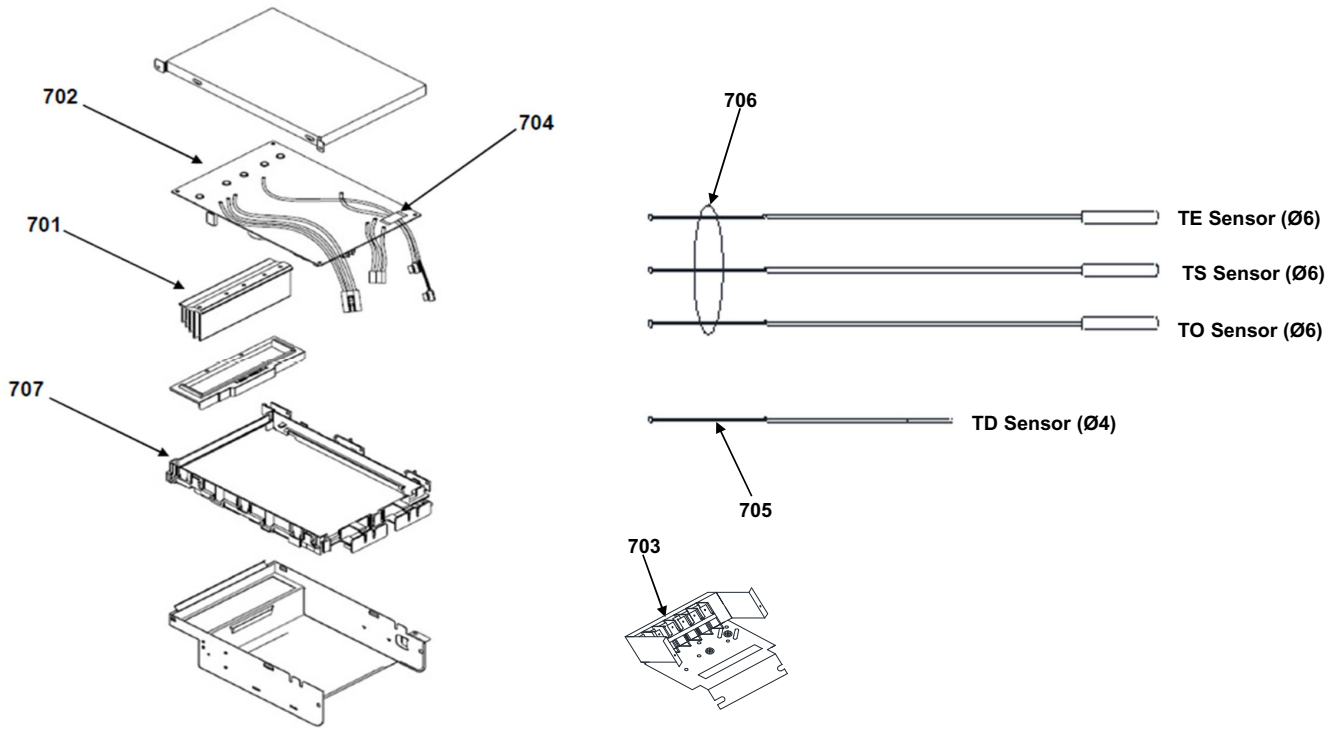

**13-5. Outdoor Unit (Part-E)
RAS-16BAVG-E**

Location No.	Part No.	Description
701	43T62351	HEATSINK
702	43T6V746	PC BOARD
703	43T60392	TERMINAL-5P
704	43T60326	FUSE

Location No.	Part No.	Description
705	43T60465	TEMPERATURE SENSOR
706	43T60304	SENSOR;HEAT EXCHANGER
707	43T62313	BASE-PLATE-PC