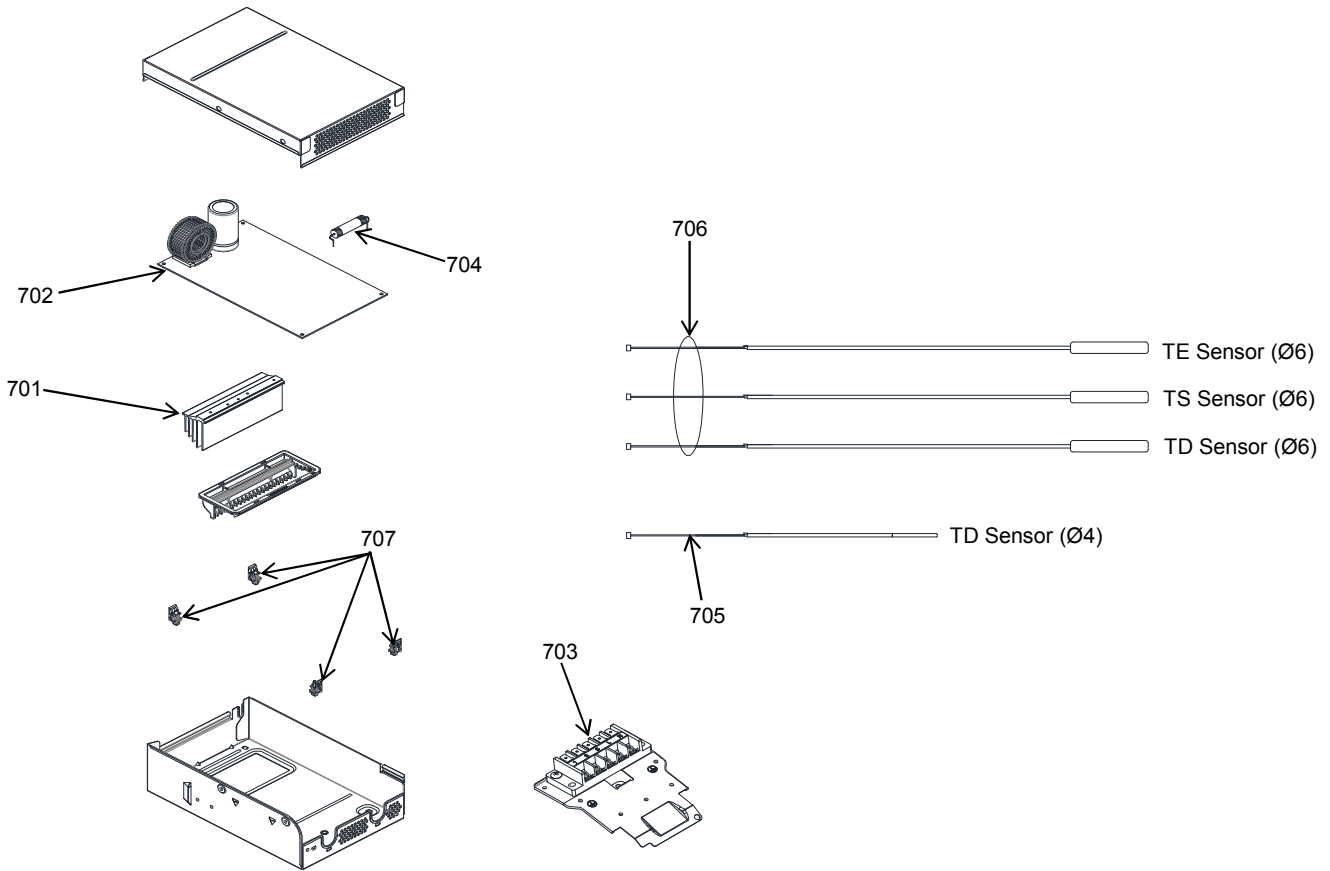

13-5. Outdoor Unit (Part-E)
RAS-05, 07, 10, 13BAVG-E

Location No.	Part No.	Description
701	43T67306	HEATSINK
702	43T6V748	PC BOARD(FOR RAS-05BAVG-E)
702	43T6V752	PC BOARD(FOR RAS-07BAVG-E)
702	43T6V749	PC BOARD(FOR RAS-10BAVG-E)
702	43T60753	PC BOARD(FOR RAS-13BAVG-E)
703	43T60392	TERMINAL-5P

Location No.	Part No.	Description
704	43T60459	FUSE
705	43T60465	TEMPERATURE SENSOR
706	43T50304	SENSOR;HEAT EXCHANGER
707	43T95304	SPACER-KGES