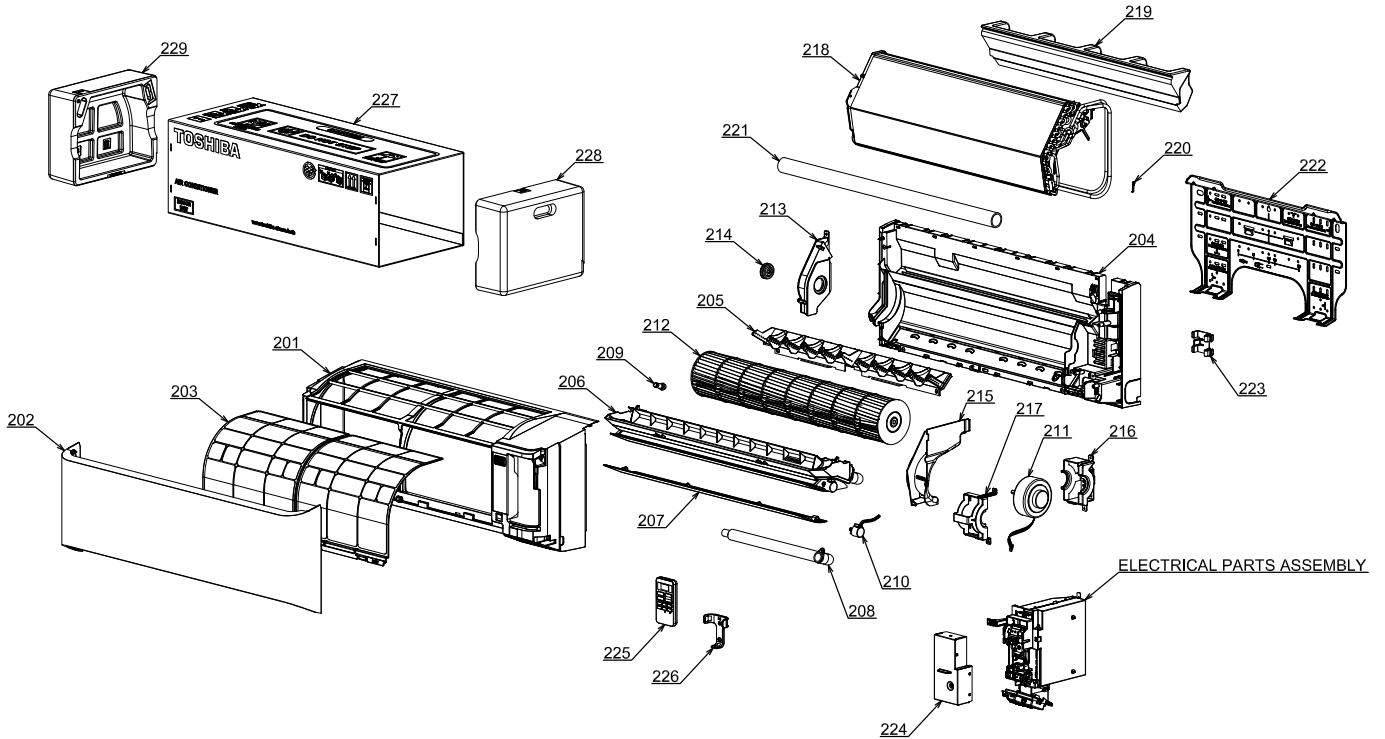

13. EXPLODED VIEWS AND PARTS LIST

13-1. Indoor Unit

Location No.	Part No.	Description	Location No.	Part No.	Description
201	43T00685	FRONT PANEL ASSY	217	43T39369	MOTOR BAND FRONT (For RAS 05, 07, 10, 13BKVG-E)
202	43T09520	GRILLE OF AIR INLET ASSY	217	43T39367	MOTOR BAND FRONT (For RAS-16BKVG-E)
203	43T80349	AIR FILTER	218	43T44556	REFRIGERATION CYCLE ASSY (For RAS 05, 07BKVG-E)
204	43T03398	BACK BODY ASSY	218	43T44557	REFRIGERATION CYCLE ASSY (For RAS 10, 13BKVG-E)
205	43T22343	VERTICAL LOUVER ASSY	218	43T44558	REFRIGERATION CYCLE ASSY (For RAS-16BKVG-E)
206	43T72325	DRAIN PAN ASSY (For RAS 05, 07, 10, 13BKVG-E)	219	43T39370	EVAPORATOR HINS SEAL (For RAS 05, 07, 10, 13BKVG-E)
206	43T72330	DRAIN PAN ASSY (For RAS-16BKVG-E)	220	43T19333	HOLDER, SENSOR
207	43T22345	HORIZONTAL LOUVER	221	43T49359	PIPE, SHIELD
208	43T70321	DRAIN HOSE	222	43T82332	INSTALLATION PLATE
209	43T79322	DRAIN CAP	223	43T49368	PIPE HOLDER
210	43T21461	STEPPING MOTOR	224	43T62360	TERMINAL COVER ASSY
211	43T21462	MOTOR FAN (For RAS 05, 07, 10, 13BKVG-E)	225	43T6V672	WIRELESS REMOTE CONTROL
211	43T21449	MOTOR FAN (For RAS-16BKVG-E)	226	43T83310	HOLDER, REMOTE CONTROL
212	43T20344	CROSS FLOW FAN ASSY	227	43T91305	PACKING SLEEVE
213	43T39365	BASE BEARING	228	43T91306	PACKING CUSHION RIGHT
214	43T22312	BEARING ASSY, MOLD	229	43T91307	PACKING CUSHION LEFT
215	43T39364	MOTOR COVER			
216	43T39368	MOTOR BAND BACK (For RAS 05, 07, 10, 13BKVG-E)			
216	43T39366	MOTOR BAND BACK (For RAS-16BKVG-E)			