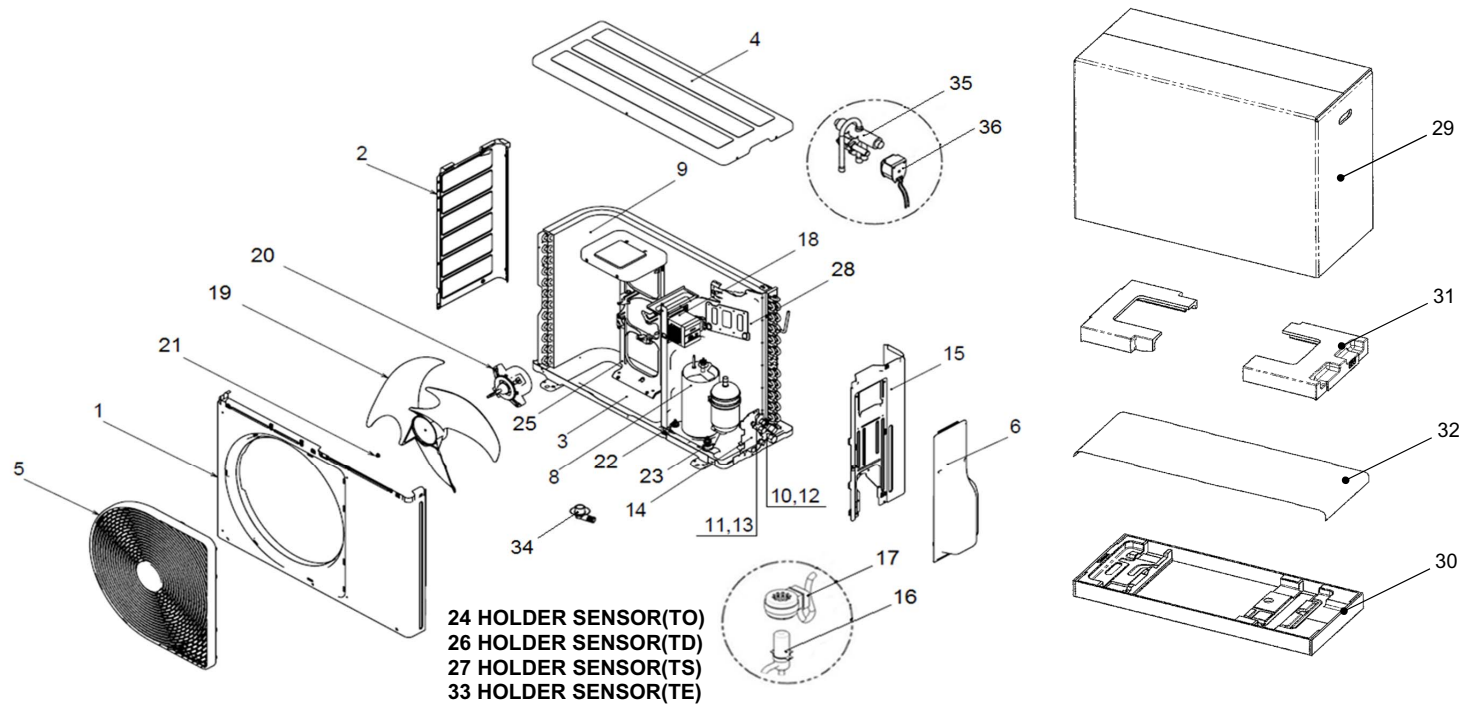

**13-4. Outdoor Unit
RAS-16BAVG-E**

Location No.	Part No.	Description	Location No.	Part No.	Description
1	43T00688	FRONT CABINET ASSEMBLY	20	43T21460	FAN MOTOR
2	43T00459	LEFT CABINET	21	43T47001	NUT FLANGE
3	43T42327	BASE PLATE ASSEMBLY	22	43T97001	NUT
4	43T00452	UPPER CABINET	23	43T49335	RUBBER CUSHION
5	43T19364	FAN GUARD	24	43T63319	HOLDER,SENSOR
6	43T00691	PACKED VALVE COVER ASSEMBLY	25	43T39333	MOTOR BASE CONNECTION PLATE
8	43T41500	COMPRESSOR	26	43T63317	HOLDER,SENSOR
9	43T43543	CONDENSOR ASSEMBLY	27	43T63316	HOLDER,SENSOR
10	43T46435	VALVE; PACKED 6.35 DIA	28	43T04331	PARTITION ASSEMBLY
11	43T46461	VALVE; PACKED 12.7 DIA	29	43T91312	CARTON BOX
12	43T47331	BONNET, 6.35 DIA	30	43T91309	ASM-FBBD-UD
13	43T47333	BONNET, 12.70 DIA	31	43T91314	CUSHION-PKG-UPR
14	43T00448	FIXING PLATE VALVE	32	43T91301	PE SHEET
15	43T00690	RIGHT CABINET ASSEMBLY	33	43T63318	HOLDER SENSOR
16	43T46469	BODY PMV	34	43T79305	DRAIN NIPPLE
17	43T63360	COIL PMV	35	43T46470	4 WAY VALVE
18	43T58306	REACTOR	36	43T63361	4 WAY VALVE COIL
19	43T20319	PROPELLER FAN