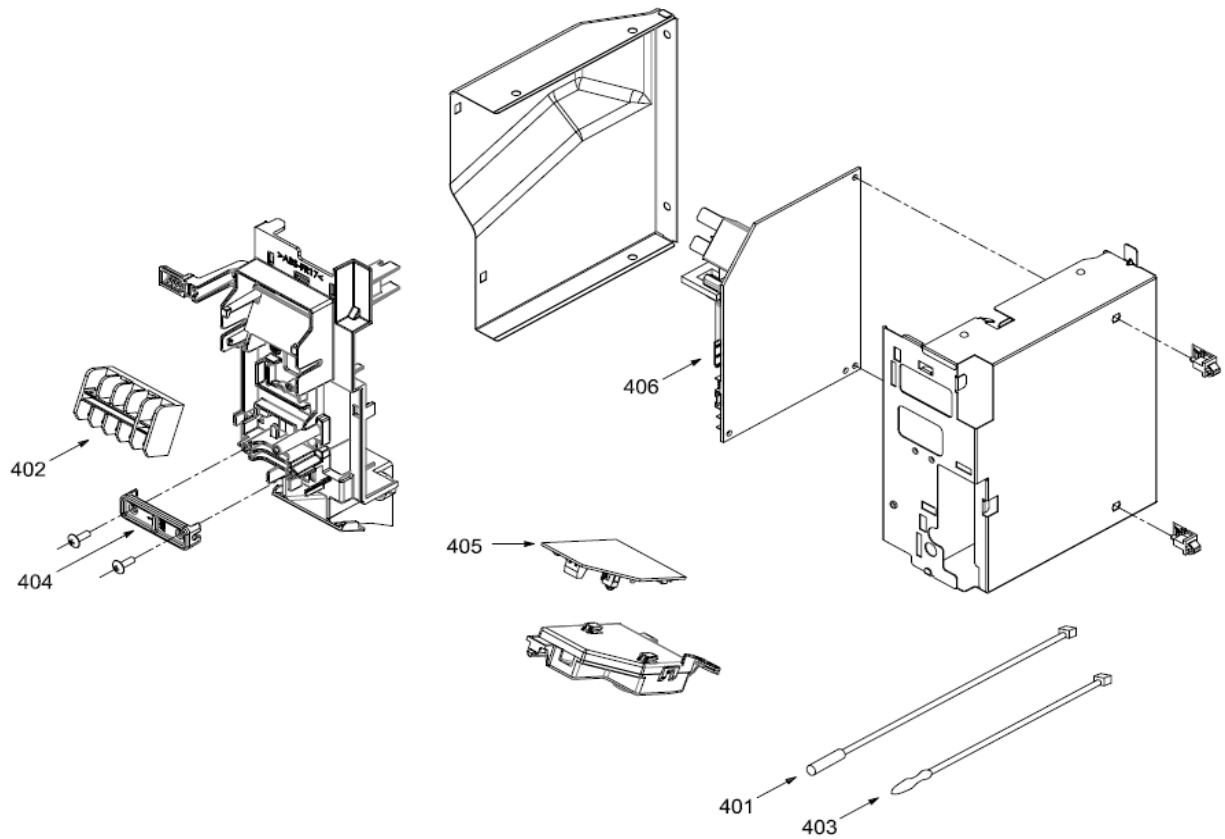

13. EXPLODED VIEWS AND PARTS LIST

13-1. Indoor Unit

Location No.	Part No.	Description	Location No.	Part No.	Description
201	43T00685	FRONT PANEL ASSY	217	43T39369	MOTOR BAND FRONT (For RAS 05, 07, 10, 13BKVG-E)
202	43T09520	GRILLE OF AIR INLET ASSY	217	43T39367	MOTOR BAND FRONT (For RAS-16BKVG-E)
203	43T80349	AIR FILTER	218	43T44556	REFRIGERATION CYCLE ASSY (For RAS 05, 07BKVG-E)
204	43T03398	BACK BODY ASSY	218	43T44557	REFRIGERATION CYCLE ASSY (For RAS 10, 13BKVG-E)
205	43T22343	VERTICAL LOUVER ASSY	218	43T44558	REFRIGERATION CYCLE ASSY (For RAS-16BKVG-E)
206	43T72325	DRAIN PAN ASSY (For RAS 05, 07, 10, 13BKVG-E)	219	43T39370	EVAPORATOR HINS SEAL (For RAS 05, 07, 10, 13BKVG-E)
206	43T72330	DRAIN PAN ASSY (For RAS-16BKVG-E)	220	43T19333	HOLDER, SENSOR
207	43T22345	HORIZONTAL LOUVER	221	43T49359	PIPE, SHIELD
208	43T70321	DRAIN HOSE	222	43T82332	INSTALLATION PLATE
209	43T79322	DRAIN CAP	223	43T49368	PIPE HOLDER
210	43T21461	STEPPING MOTOR	224	43T62360	TERMINAL COVER ASSY
211	43T21462	MOTOR FAN (For RAS 05, 07, 10, 13BKVG-E)	225	43T6V672	WIRELESS REMOTE CONTROL
211	43T21449	MOTOR FAN (For RAS-16BKVG-E)	226	43T83310	HOLDER, REMOTE CONTROL
212	43T20344	CROSS FLOW FAN ASSY	227	43T91305	PACKING SLEEVE
213	43T39365	BASE BEARING	228	43T91306	PACKING CUSHION RIGHT
214	43T22312	BEARING ASSY, MOLD	229	43T91307	PACKING CUSHION LEFT
215	43T39364	MOTOR COVER			
216	43T39368	MOTOR BAND BACK (For RAS 05, 07, 10, 13BKVG-E)			
216	43T39366	MOTOR BAND BACK (For RAS-16BKVG-E)			

13-2. Indoor Unit (Part-E)

Location No.	Part No.	Description	Location No.	Part No.	Description
401	43T69319	TEMPERATURE SENSOR	406	43T6V756	PC BOARD(FOR RAS-05BKVG-E)
402	43T6V673	TERMINAL(5P-TF)	406	43T6V757	PC BOARD(FOR RAS-07BKVG-E)
403	43T6V674	TEMPERATURE SENSOR	406	43T6V758	PC BOARD(FOR RAS-10BKVG-E)
404	43T62340	CORD-CLAMP	406	43T6V759	PC BOARD(FOR RAS-13BKVG-E)
405	43T6V681	PC BOARD ASSY:WRS-LED	406	43T6V760	PC BOARD(FOR RAS-16BKVG-E)