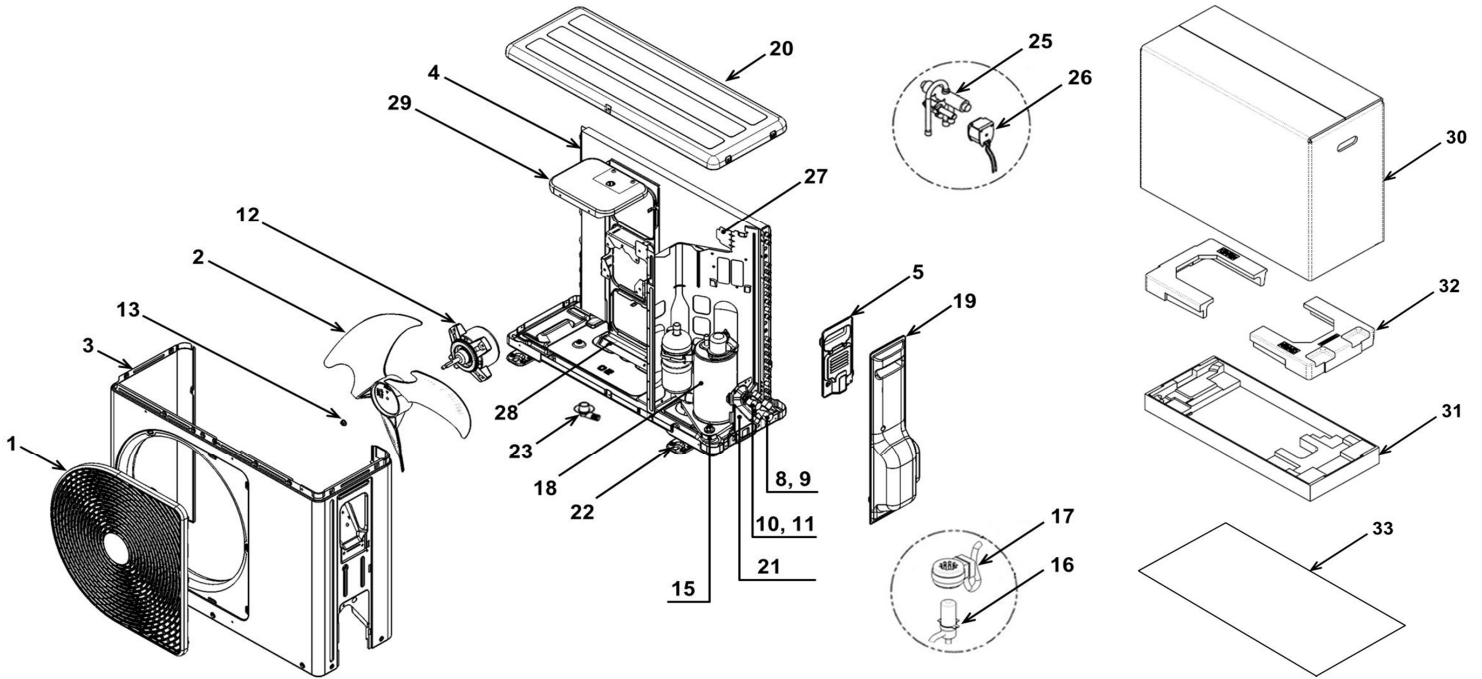

13-3. Outdoor Unit
RAS-05, 07, 10BAVG-E

Location No.	Part No.	Description	Location No.	Part No.	Description
1	43T19363	FAN GUARD	19	43T19337	PACKED VALVE COVER
2	43T20324	PROPELLER FAN	20	43T00684	UPPER CABINET ASSEMBLY
3	43T00682	FRONT CABINET ASSEMBLY	21	43T00448	FIXING PLATE VALVE
4	43T43537	CONDENSER ASSEMBLY	22	43T42335	BASE PLATE ASSEMBLY
5	43T62323	TERMINAL COVER	23	43T79305	DRAIN NIPPLE
8	43T46436	VALVE; PACKED 9.52 DIA	25	43T46470	4 WAY VALVE
9	43T47332	BONNET, 9.52 DIA	26	43T63361	4 WAY VALVE COIL
10	43T46435	VALVE; PACKED 6.35 DIA	27	43T04325	PARTITION ASSEMBLY
11	43T47331	BONNET, 6.35 DIA	28	43T39325	MOTOR BASE
12	43T21460	FAN MOTOR	29	43T39334	MOTOR BASE CONNECTION PLATE
13	43T47001	NUT FLANGE	30	43T91304	CARTON BOX
15	43T49327	CUSHION,RUBBER	31	43T91303	ASM-FBBD-UD
16	43T46469	BODY PMV	32	43T91302	CUSHION-PKG-UPR
17	43T63360	COIL PMV	33	43T91301	PE SHEET
18	43T41487	COMPRESSOR			
		(For RAS-05,07BAVG-E)			
18	43T41486	COMPRESSOR (For RAS-10BAVG-E)