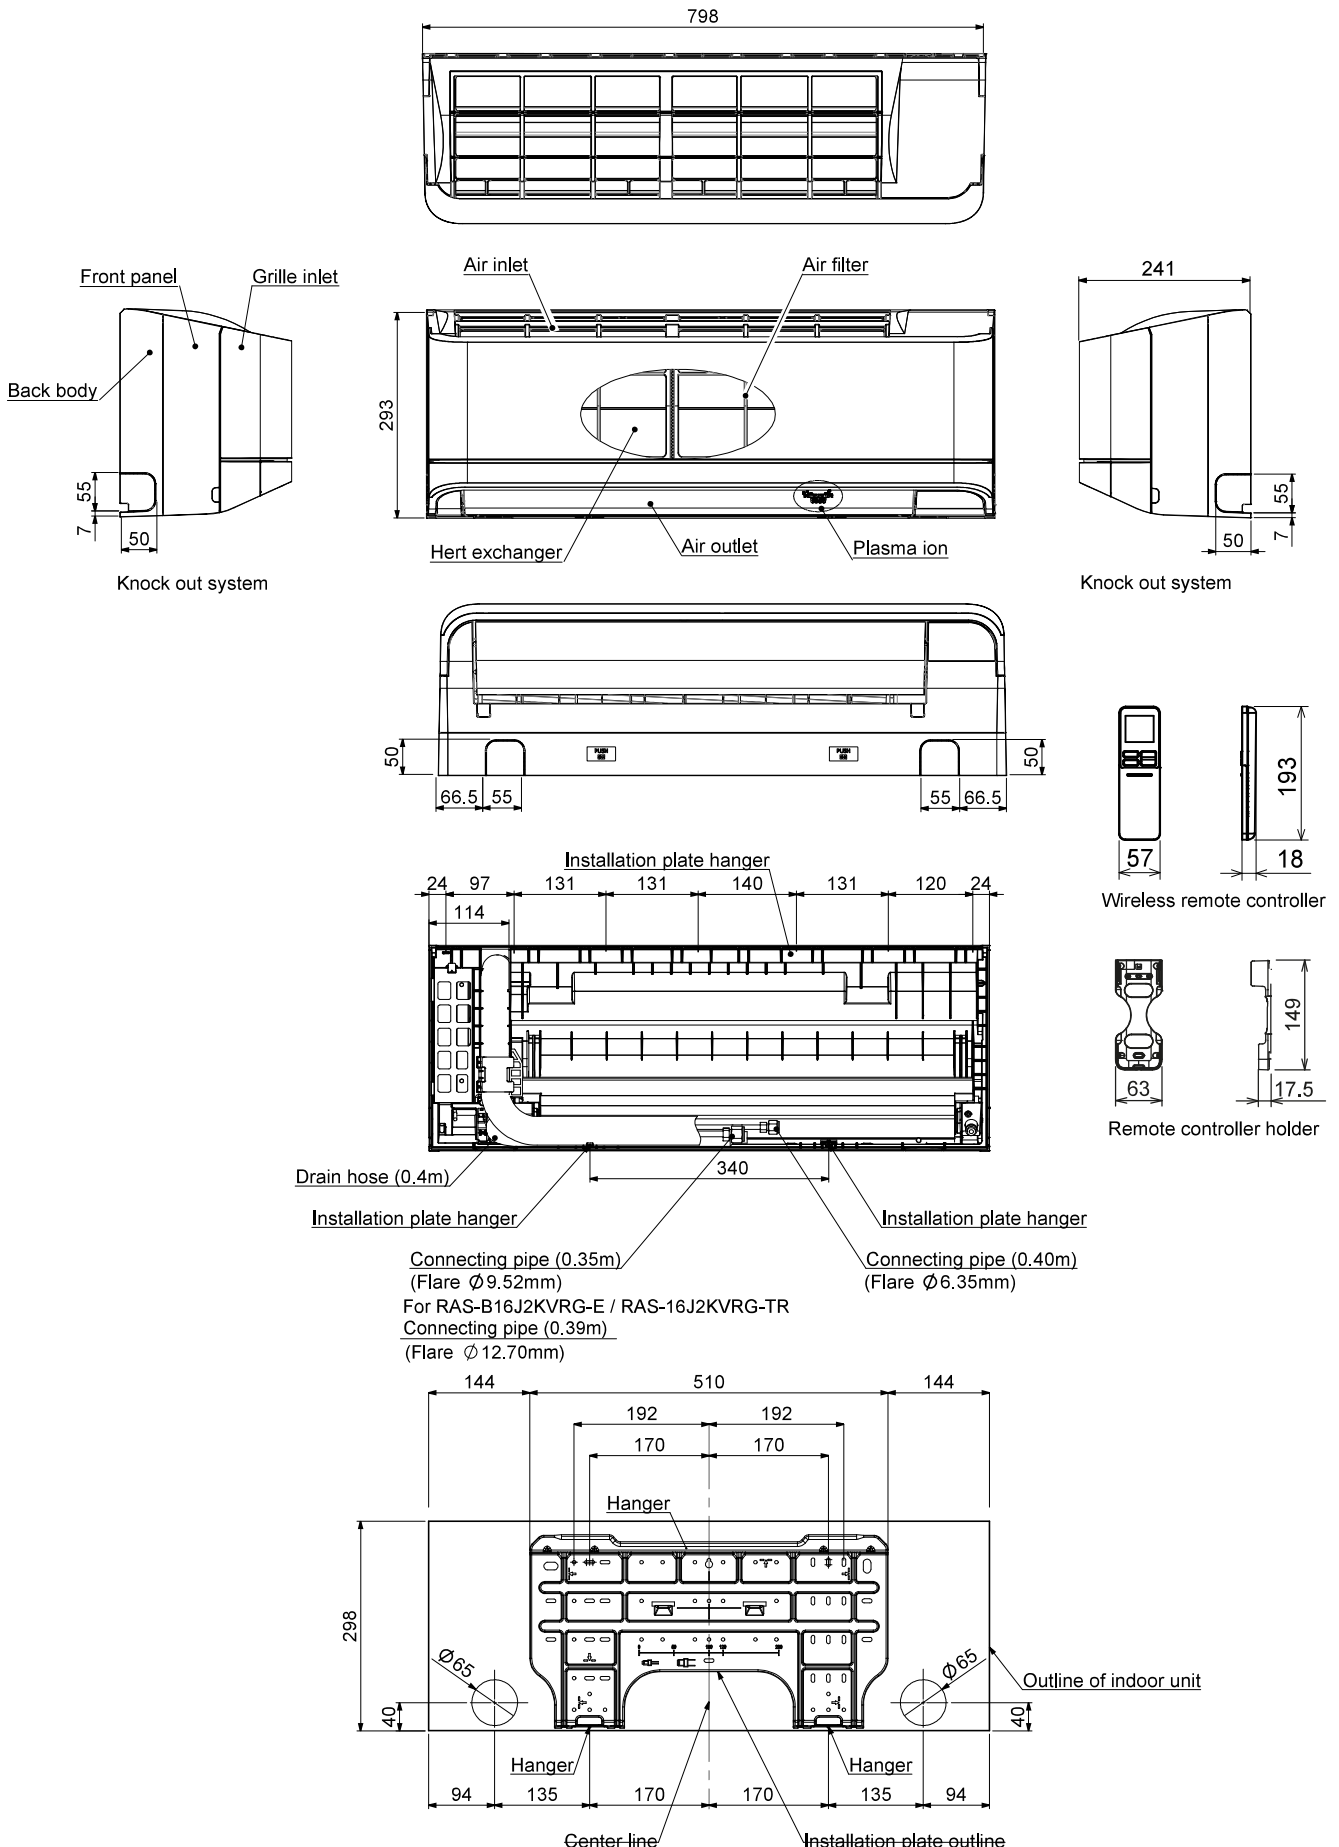

3. Dimension

Indoor Unit : RAS-B10J2KVRG-E, RAS-B13J2KVRG-E and RAS-B16J2KVRG-E
 RAS-10J2KVRG-TR, RAS-13J2KVRG-TR and RAS-16J2KVRG-TR

(Unit : mm)

Outdoor Unit : RAS-10J2AVRG- E/TR, RAS-13J2AVRG- E/TR, RAS-16J2AVRG- E/TR, RAS-18J2AVRG- E/TR and RAS-22J2AVRG-E/TR

(Unit : mm)