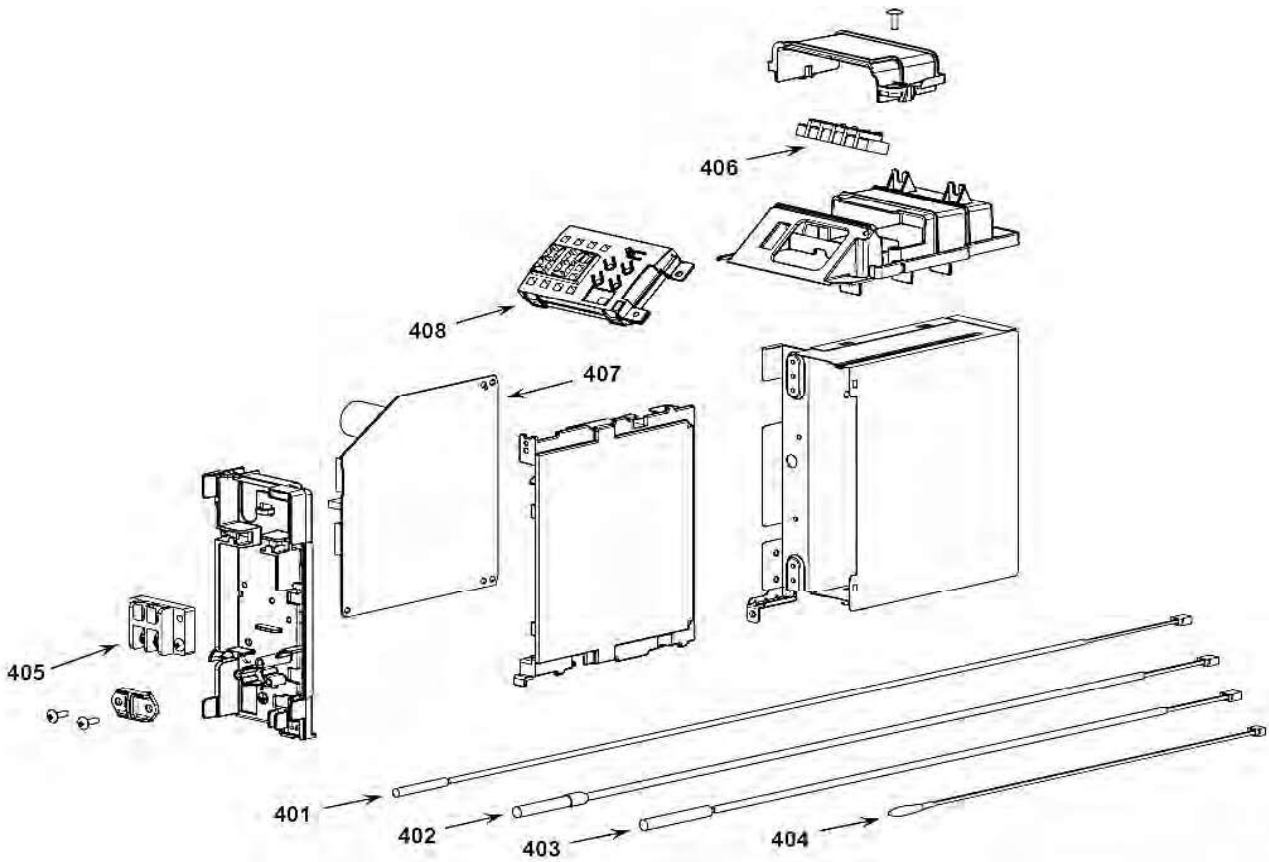

Location No.	Part No.	Description	Model name MML-UP				
			0071 NHP-E(TR)	0091 NHP-E(TR)	0121 NHP-E(TR)	0151 NHP-E(TR)	0181 NHP-E(TR)
201	43T00558	FRONT PANEL ASSY	1	1	1	1	1
202	43T09460	INLET GRILLE ASSY	1	1	1	1	1
203	43T80325	AIR FILTER	1	1	1	1	1
204	43T03415	BACK BODY ASSY	1	1	1	1	1
205	43T39340	MOTOR BASE ASSY	1	1	1	1	1
206	43T21424	FAN MOTOR ASSY	1	1	1	1	1
207	43T20330	TURBO FAN ASSY	1	1	1	1	1
208	43T60408	MOTOR HOLDER	1	1	1	1	1
209	43T63331	LEAD COVER	1	1	1	1	1
210	43T22319	BELL MOUTH ASSY	1	1	1	1	1
211	43T44695	REFRIGERATION CYCLE ASSY	1	1	1	-	-
211	43T44696	REFRIGERATION CYCLE ASSY	-	-	-	1	1
212	43T46519	COIL, PMV	1	1	1	1	1
213	43T46516	BODY, PMV	1	1	1	-	-
213	43T46518	BODY, PMV	-	-	-	1	1
214	43T79316	DRAIN GUIDE (UP)	1	1	1	1	1
215	43T19333	HOLDER, SENSOR	2	2	2	2	2
216	43T19321	FIX-P-SENSOR	1	1	1	1	1
217	43T72310	DRAIN PAN ASSY	1	1	1	1	1
218	43T70313	HOSE, DRAIN	1	1	1	1	1
219	43T22318	DAMPER ASSY	1	1	1	1	1
220	43T22320	UPPER LOUVER ASSY	1	1	1	1	1
221	43T22315	HORIZONTAL LOUVER	1	1	1	1	1
222	43T63336	DISPLAY BASE	1	1	1	1	1
223	43T62341	TERMINAL COVER ASSY	1	1	1	1	1
224	43T62342	TERMINAL COVER (UP)	1	1	1	1	1
225	43T08419	DISPLAY	1	1	1	1	1
226	43T82316	PLATE MOUNTING	1	1	1	1	1
227	43T66324	WIRELESS REMOCO	1	1	1	1	1
228	43T83305	HOLDER, REMOTE CONTROL	1	1	1	1	1
229	43T49342	COVER PIPE F ASSY	1	1	1	1	1
230	43T49343	COVER PIPE U ASSY	1	1	1	1	1
231	43T49344	COVER PIPE D ASSY	1	1	1	1	1
232	43T85803	OWNER'S MANUAL	1	1	1	1	1

# Electric Parts

Location No.	Part No.	Description	Model name				
			MML-UP				
			0071	0091	0121	0151	0181
			NHP-E(TR)	NHP-E(TR)	NHP-E(TR)	NHP-E(TR)	NHP-E(TR)
401	43T50317	SENSOR;HEAT EXCHANGER	1	1	1	1	1
402	43T50306	TEMPERATURE SENSOR	1	1	1	1	1
403	43T50393	TEMPERATURE SENSOR	1	1	1	1	1
404	43T69320	TEMPERATURE SENSOR	1	1	1	1	1
405	43T60078	TERMIMAL BLOCK	1	1	1	1	1
406	43T60079	TERMINAL BLOCK	1	1	1	1	1
407	43T6W957	PC BOARD ASSY	1	1	1	1	1
408	43T69900	PC BOARD ASSY,WRS-LED	1	1	1	1	1