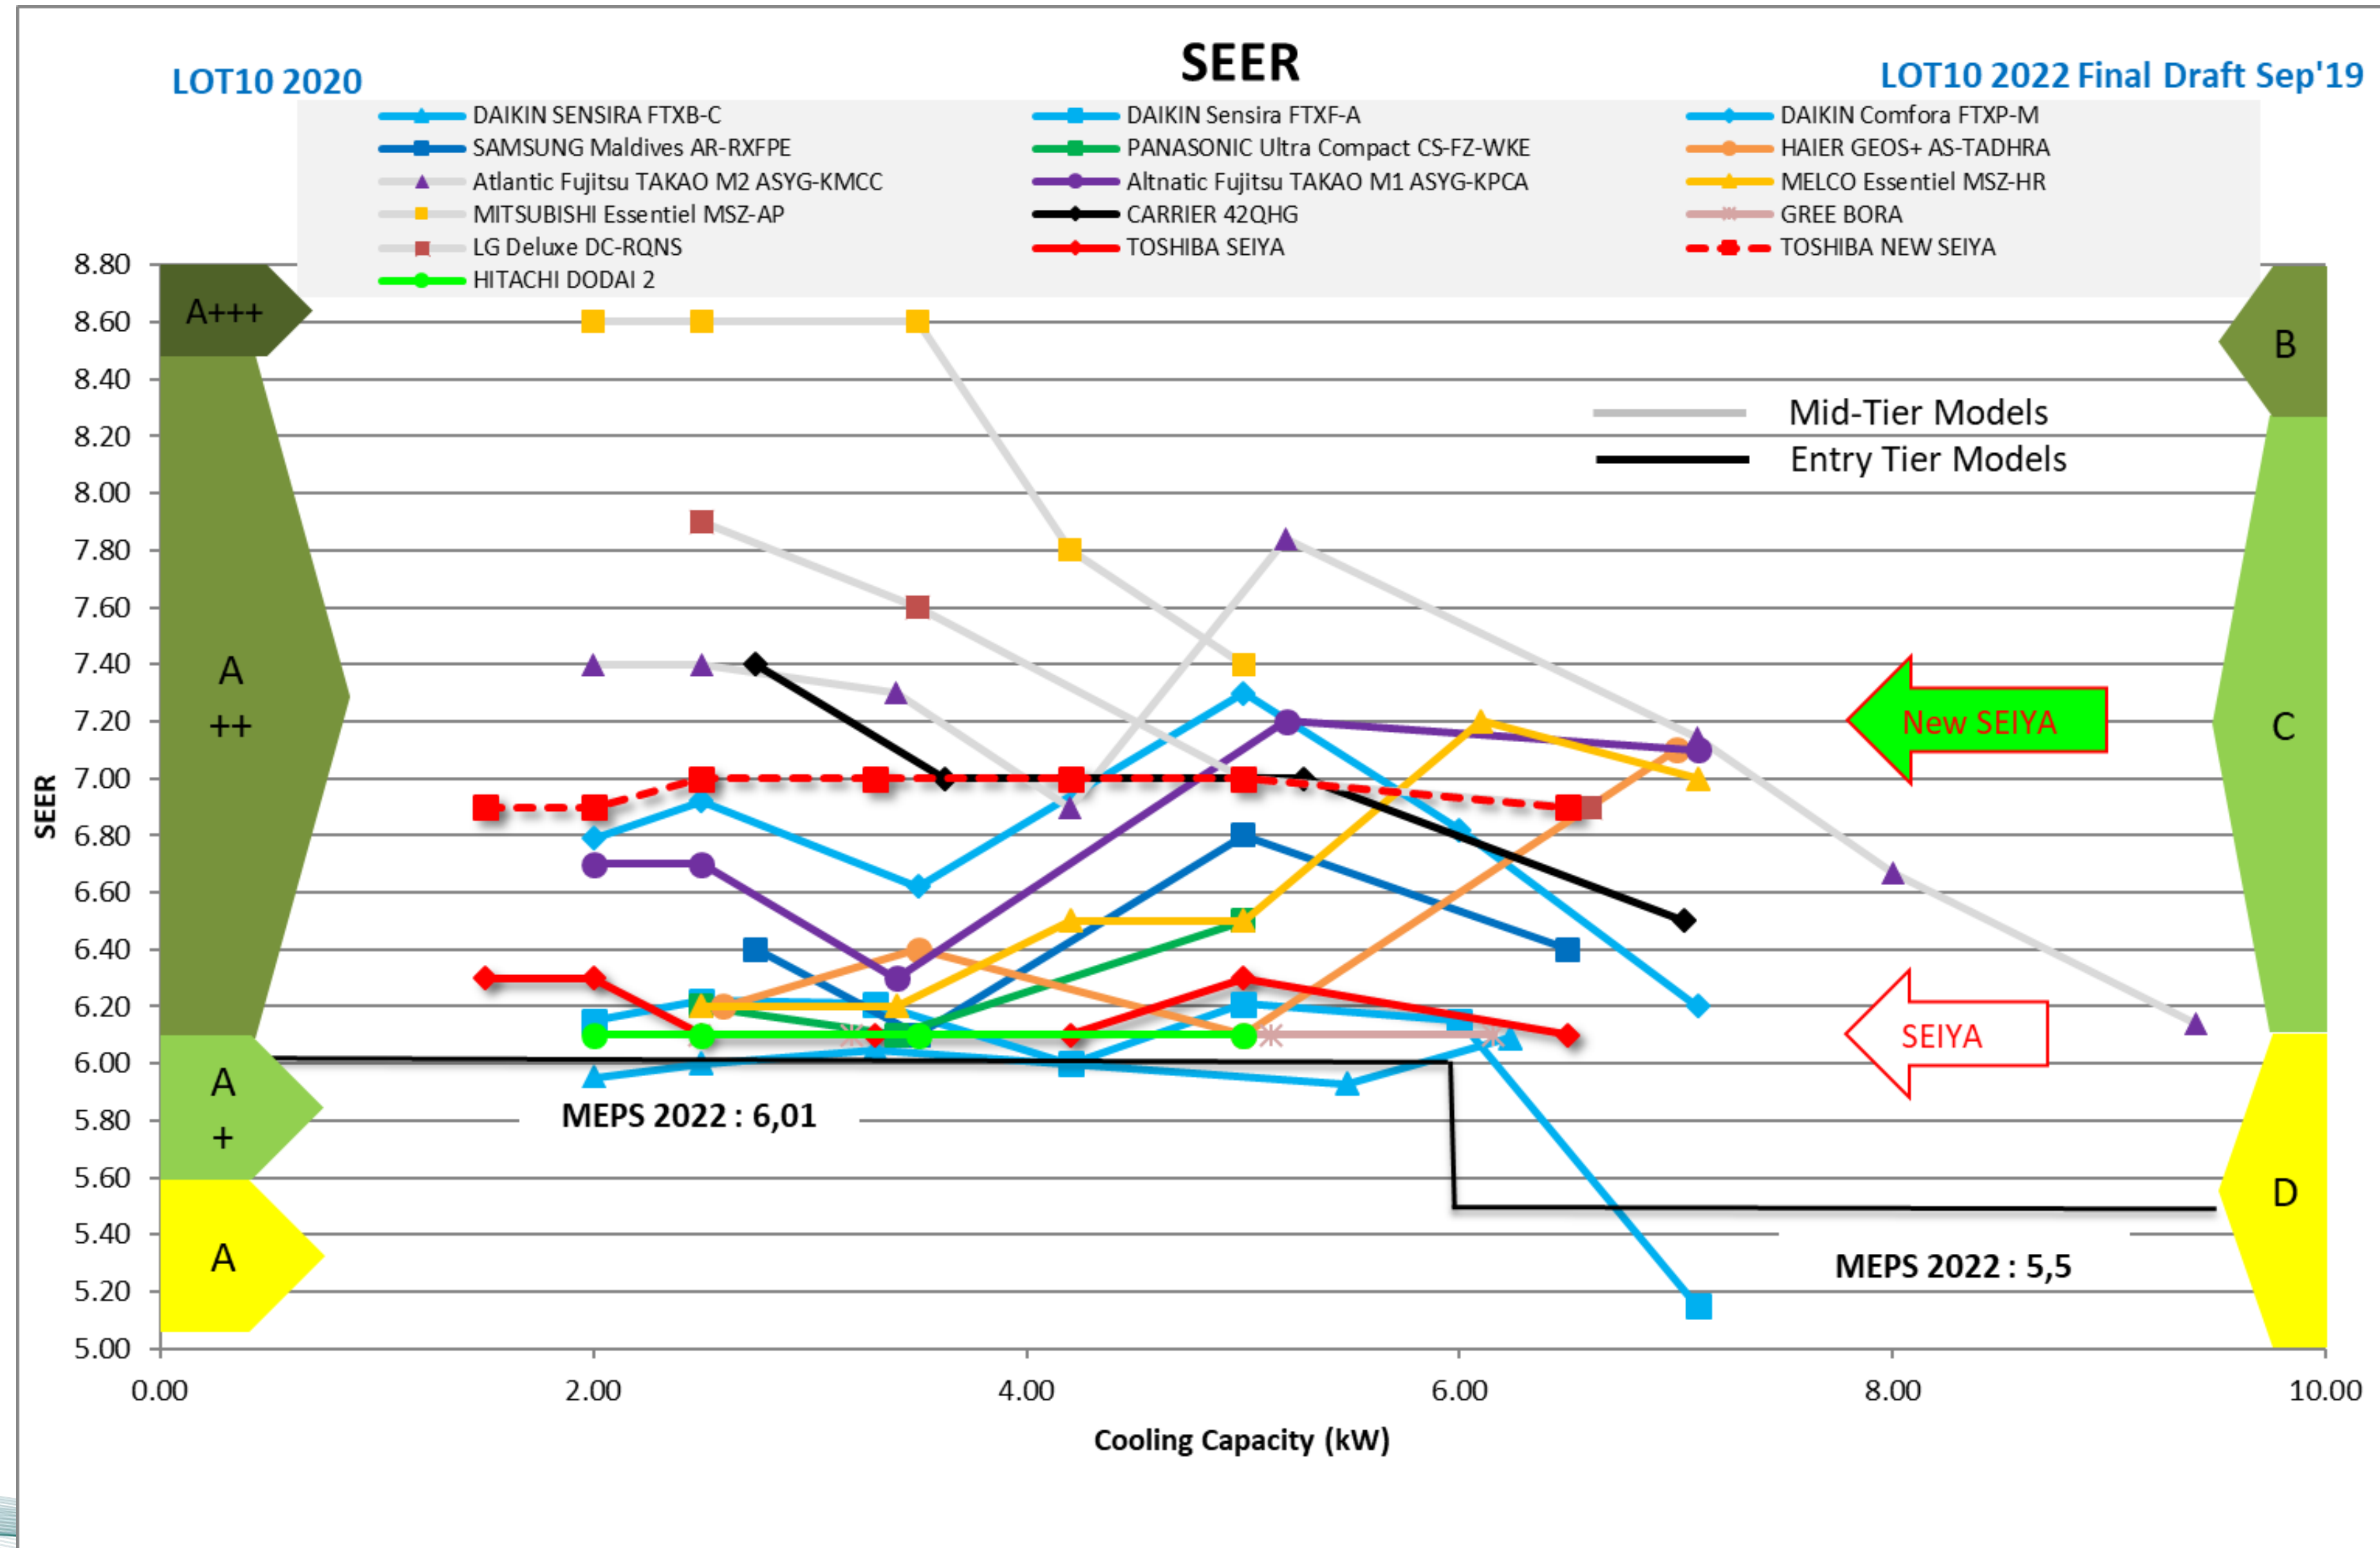

SEIYA NEW SEER