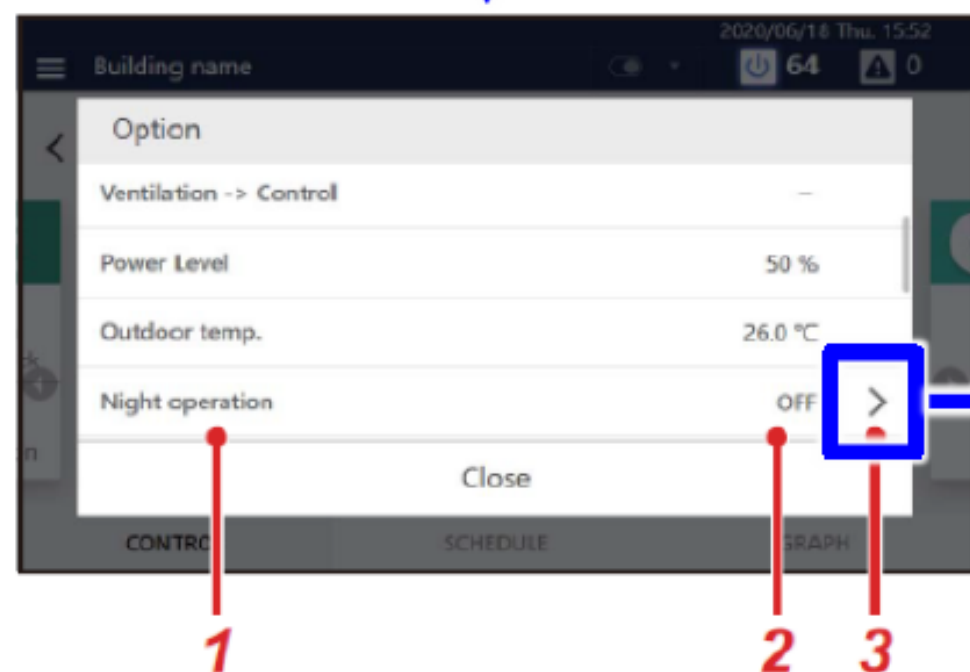

BMS-CT256U-E

Display of BMS-CT256U-E

<Controllable function>

No.	Function
1	Hi-Power
2	ECO
3	8°C Function
4	Quiet FCU
5	Power select
6	Silence CDU
7	Pure
8	Fireplace
9	Floor

User can set ON/OFF by selecting each function