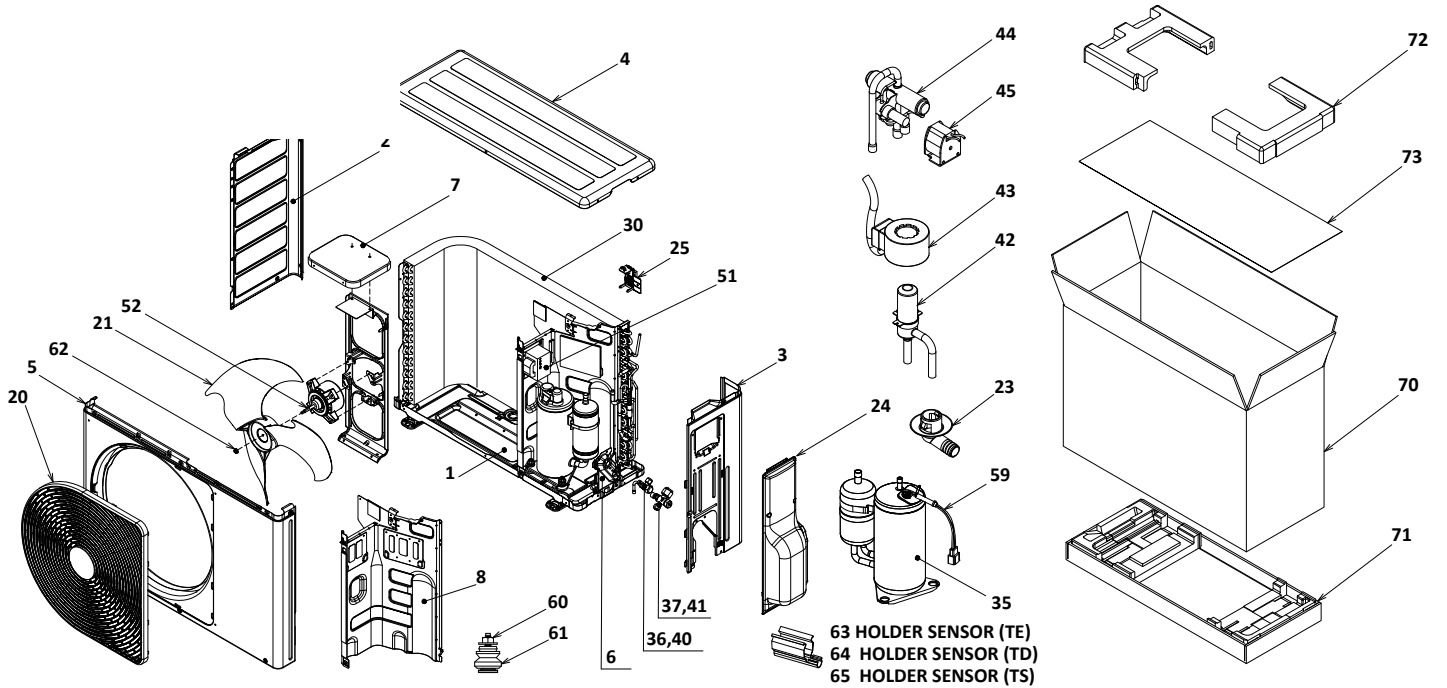

13-3. Outdoor Unit

Location No.	Part No.	Description	Location No.	Part No.	Description
1	43T42327	BASE PLATE ASSEMBLY	41	43T46461	VALVE; PACKED 12.7 DIA
2	43T00459	LEFT CABINET	42	43T46469	BODY PMV
3	43T00690	RIGHT CABINET ASSEMBLY	43	43T63360	COIL PMV
4	43T00452	UPPER CABINET	44	43T46367	4 WAY VALVE
5	43T00688	FRONT CABINET ASSEMBLY	45	43T63327	COIL-4WAY
6	43T00448	FIXING PLATE VALVE	51	43T58309	REACTOR
7	43T39393	MOTOR BASE	52	43T21460	FAN MOTOR
8	43T04342	PARTITION ASSEMBLY	59	43T60494	LEAD ASSY, COMPRESSOR
20	43T19364	FAN GUARD	60	43T97001	NUT
21	43T20319	PROPELLER FAN	61	43T49327	CUSHION,RUBBER
23	43T79305	DRAIN NIPPLE	62	43T47001	NUT FLANGE
24	43T00691	PACKED VALVE COVER ASSEMBLY	63	43T63318	HOLDER SENSOR
25	43T63319	HOLDER,SENSOR	64	43T63317	HOLDER,SENSOR
30	43T43561	CONDENSER ASSEMBLY	65	43T63316	HOLDER,SENSOR
35	43T41522	COMPRESSOR	70	43T91343	CARTON BOX
36	43T47403	BONNET, 6.35 DIA	71	43T91342	FIBERBOARD UNDER ASSEMBLY
37	43T47405	BONNET, 12.7 DIA	72	43T91314	CUSHION-PKG-UPR
40	43T46435	VALVE; PACKED 6.35 DIA	73	43T91301	PE SHEET