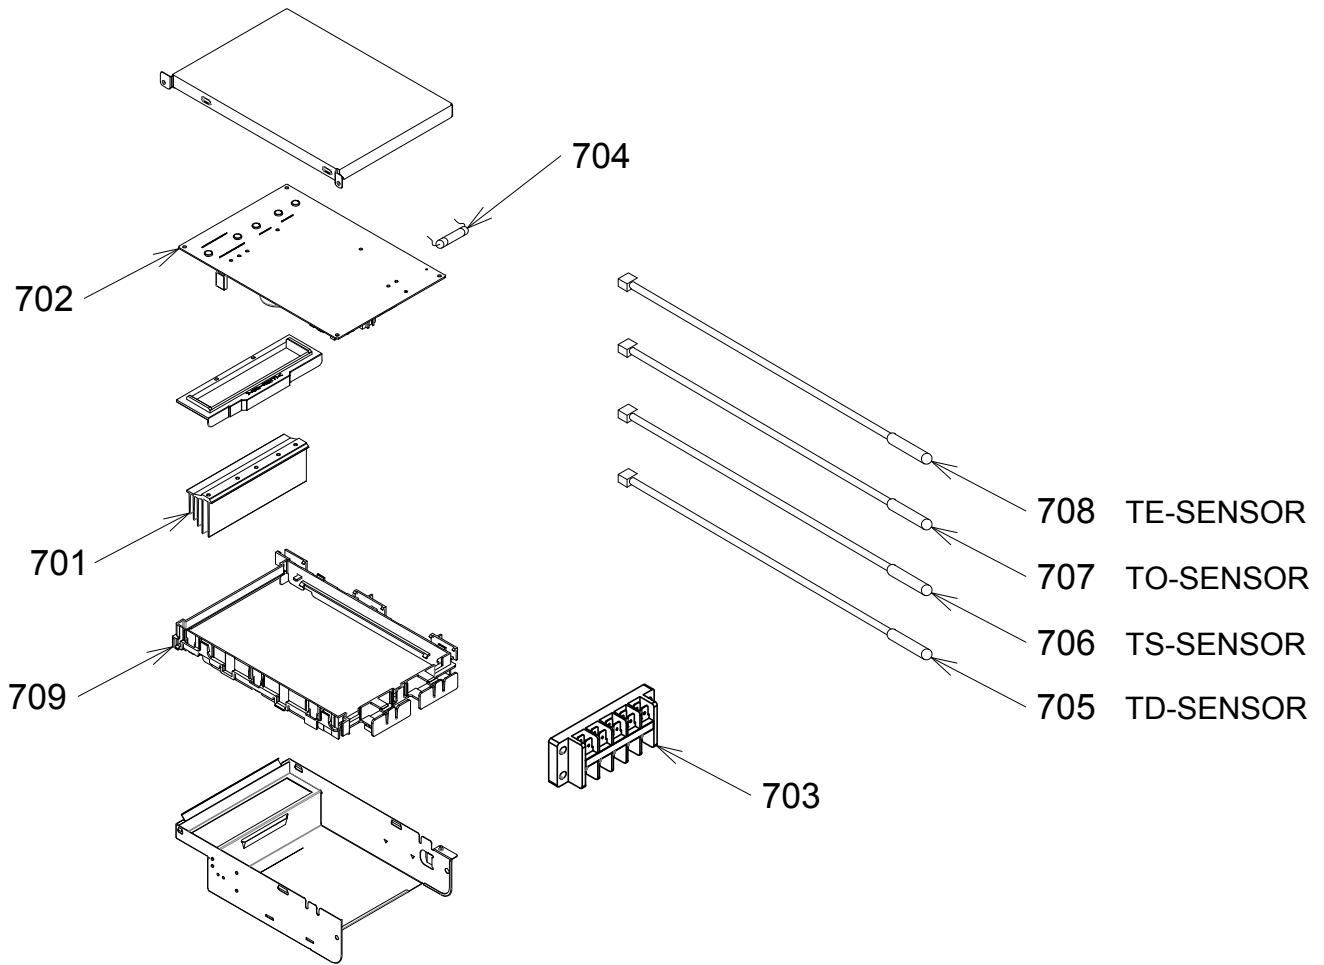

13-4. Outdoor Unit (Part-E)

Location No.	Part No.	Description	Location No.	Part No.	Description
701	43T62351	HEATSINK	706	43T50336	TEMPERATURE SENSOR
702	43T6W557	PC BOARD	707	43T50370	TEMPERATURE SENSOR
703	43T60392	TERMINAL-5P	708	43T50371	TEMPERATURE SENSOR
704	43T60326	FUSE	709	43T62313	PC PLATE BASE
705	43T50369	TEMPERATURE SENSOR