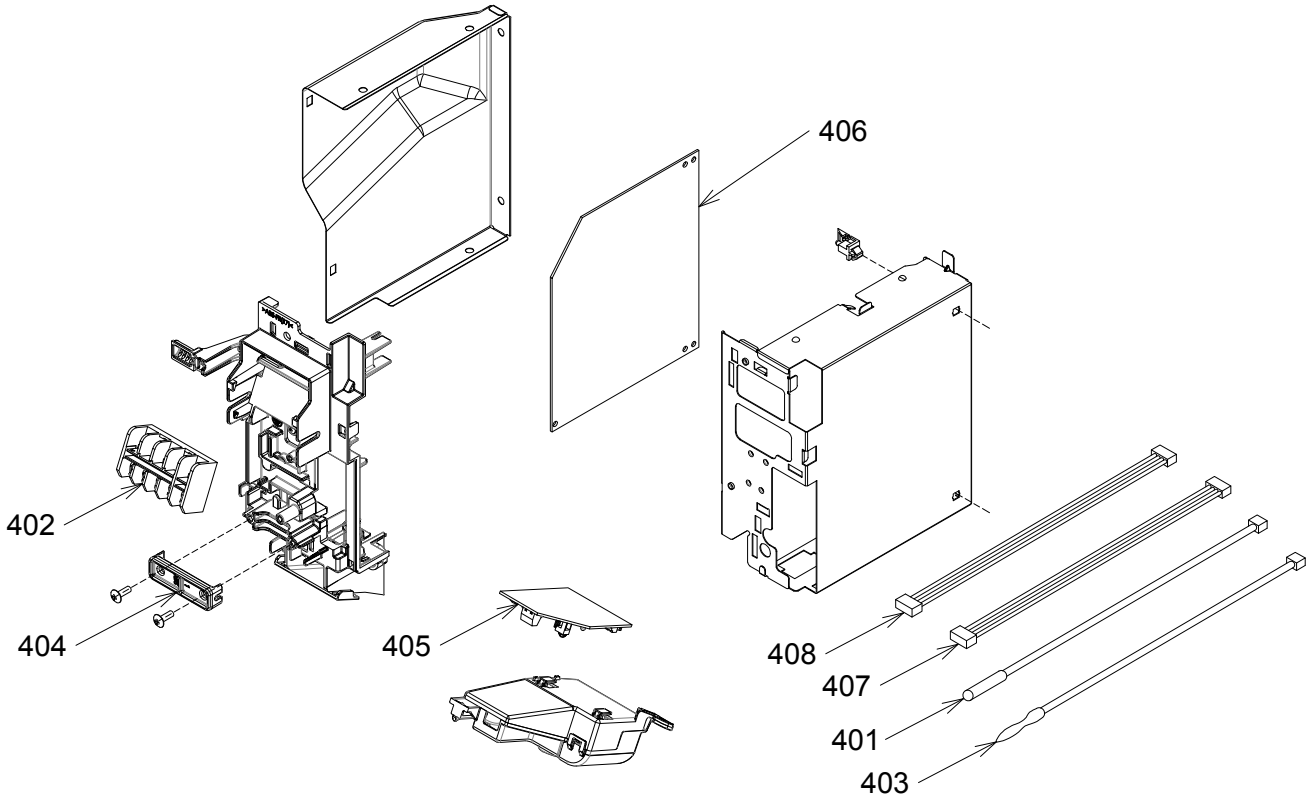

13. EXPLODED VIEWS AND PARTS LIST

13-1. Indoor Unit

Location No.	Part No.	Description	Location No.	Part No.	Description
201	43T00758	FRONT PANEL ASSY	219	43T39381	MOTOR BAND BACK
202	43T00715	CAP SCREW	220	43T39382	MOTOR BAND FRONT
203	43T09567	GRILLE OF AIR INLET ASSY	221	43T44663	REFRIGERATION CYCLE ASSY
204	43T80351	AIR FILTER	222	43T19333	HOLDER, SENSOR
205	43T03405	BACK BODY ASSY	223	43T49045	PIPE, SHIELD
206	43T22353	VERTICAL LOUVER ASSY	224	43T49043	HOLDER, PIPE
207	43T03406	COVER MOTOR VT	225	43T82008	PLATE, INSTALLATION
208	43T21434	STEPPING-MOTOR	226	43T62360	TERMINAL COVER ASSY
209	43T72348	DRAIN PAN ASSY	227	43T66391	WIRELESS REMOCO
210	43T22354	HORIZONTAL LOUVER	228	43T83305	HOLDER, REMOTE CONTROL
211	43T70321	DRAIN HOSE	229	43T60481	CORD MOTOR LOUVER RIGHT
212	43T79322	DRAIN CAP	230	43T60482	CORD MOTOR LOUVER LEFT
213	43T21478	MOTOR; STEPPING	232	43T91379	PACKING SLEEVE
214	43T21471	MOTOR FAN	233	43T91377	PACKING CUSHION RIGHT
215	43T20357	CROSS FLOW FAN ASSY	234	43T91378	PACKING CUSHION LEFT
216	43T39385	BASE BEARING	235	43T80355	HIGH VOLTAGE UNIT ASSY
217	43T22312	BEARING ASSY, MOLD	236	43T80354	IONIZER UNIT COVER
218	43T39383	MOTOR COVER			

13-2. Indoor Unit (Part-E)

Location No.	Part No.	Description	Location No.	Part No.	Description
401	43T50324	SENSOR; HEAT EXCHANGER	405	43T6W443	PC BOARD ASSY:WRS-LED
402	43T6V673	TERMINAL(5P-TF)	406	43T6W565	PC BOARD
403	43T6V674	TEMPERATURE SENSOR	407	43T60502	HOUSING-WiFi
404	43T62340	CORD-CLAMP	408	43T60508	HOUSING-PUR-A