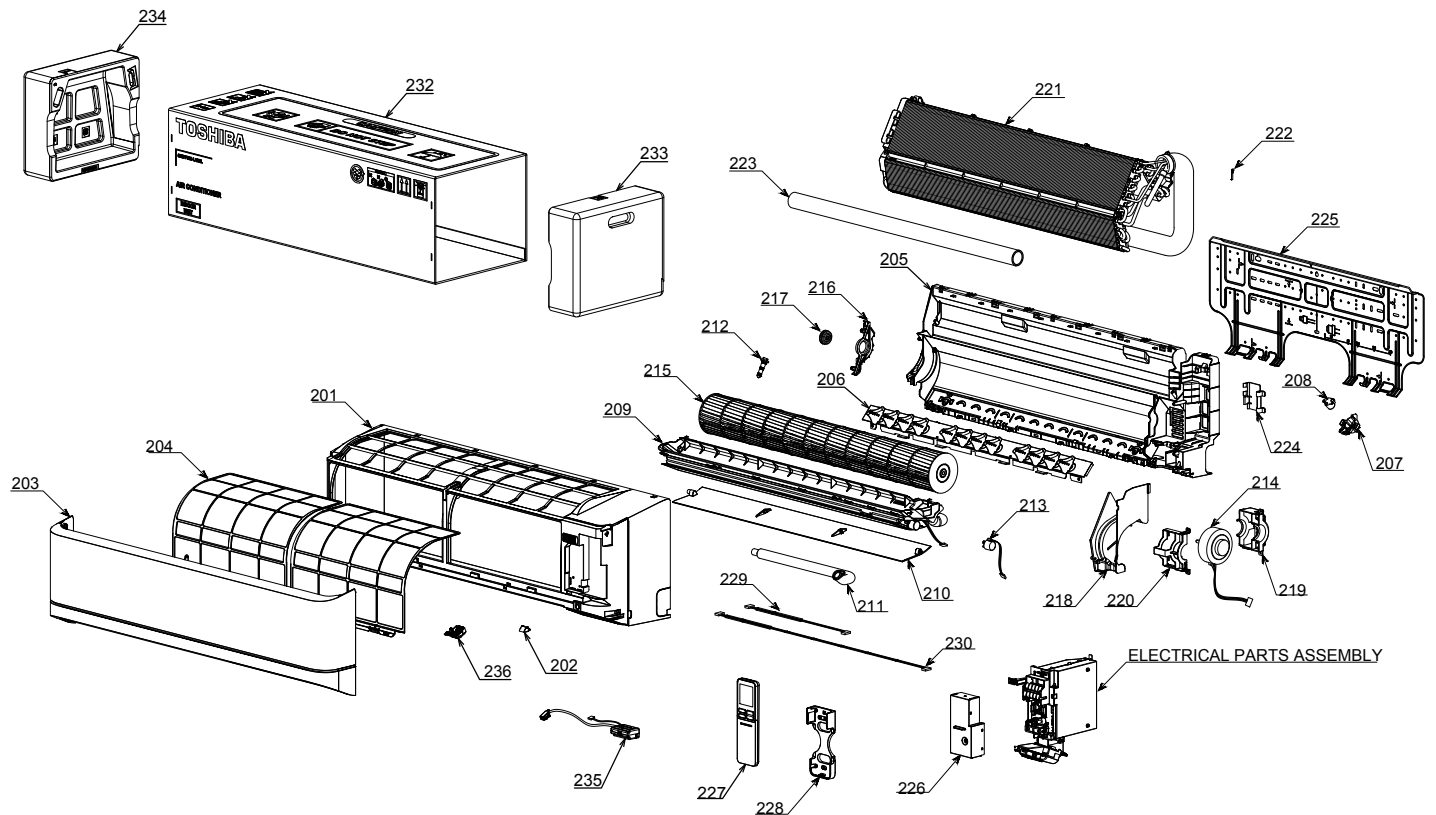

13. EXPLODED VIEWS AND PARTS LIST

13-1. Indoor Unit

Location No.	Part No.	Description	Location No.	Part No.	Description
201	43T00758	FRONT PANEL ASSY	219	43T39381	MOTOR BAND BACK
202	43T00715	CAP SCREW	220	43T39382	MOTOR BAND FRONT
203	43T09567	GRILLE OF AIR INLET ASSY	221	43T44663	REFRIGERATION CYCLE ASSY
204	43T80351	AIR FILTER	222	43T19333	HOLDER, SENSOR
205	43T03405	BACK BODY ASSY	223	43T49045	PIPE, SHIELD
206	43T22353	VERTICAL LOUVER ASSY	224	43T49043	HOLDER, PIPE
207	43T03406	COVER MOTOR VT	225	43T82008	PLATE, INSTALLATION
208	43T21434	STEPPING-MOTOR	226	43T62360	TERMINAL COVER ASSY
209	43T72348	DRAIN PAN ASSY	227	43T66391	WIRELESS REMOCO
210	43T22354	HORIZONTAL LOUVER	228	43T83305	HOLDER, REMOTE CONTROL
211	43T70321	DRAIN HOSE	229	43T60481	CORD MOTOR LOUVER RIGHT
212	43T79322	DRAIN CAP	230	43T60482	CORD MOTOR LOUVER LEFT
213	43T21478	MOTOR; STEPPING	232	43T91379	PACKING SLEEVE
214	43T21471	MOTOR FAN	233	43T91377	PACKING CUSHION RIGHT
215	43T20357	CROSS FLOW FAN ASSY	234	43T91378	PACKING CUSHION LEFT
216	43T39385	BASE BEARING	235	43T80355	HIGH VOLTAGE UNIT ASSY
217	43T22312	BEARING ASSY, MOLD	236	43T80354	IONIZER UNIT COVER
218	43T39383	MOTOR COVER			

13-2. Indoor Unit (Part-E)

Location No.	Part No.	Description	Location No.	Part No.	Description
401	43T50324	SENSOR; HEAT EXCHANGER	405	43T6W443	PC BOARD ASSY:WRS-LED
402	43T6V673	TERMINAL(5P-TF)	406	43T6W565	PC BOARD
403	43T6V674	TEMPERATURE SENSOR	407	43T60502	HOUSING-WiFi
404	43T62340	CORD-CLAMP	408	43T60508	HOUSING-PUR-A