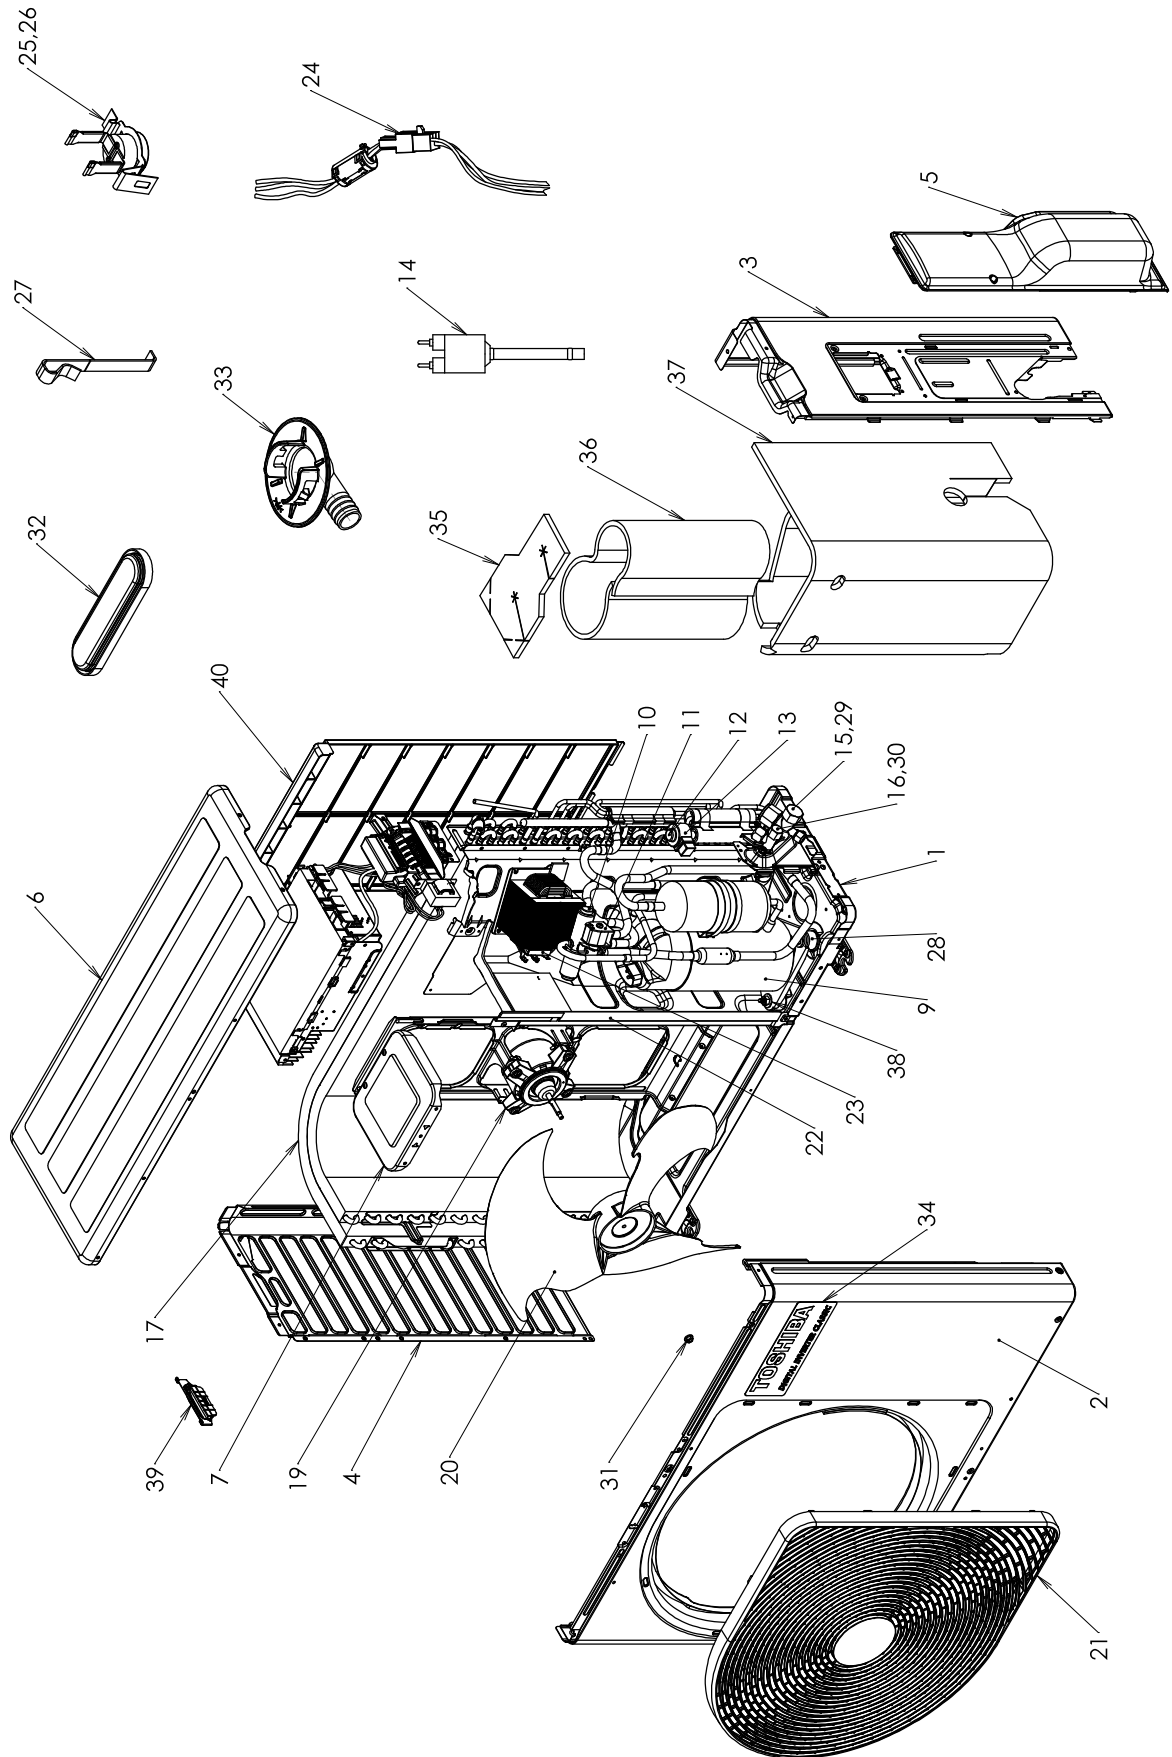

# 14. EXPLODED VIEWS AND PARTS LIST

Location No.	Part No.	Description	Model name	
			RAV-GV1101ATP-E	RAV-GV1101ATP-TR
1	43T42383	BASE PLATE ASSEMBLY	1	1
2	43T00792	ASM-CABI-FRONT	1	1
3	43T00763	RIGHT SIDE CABINET ASSEMBLY	1	1
4	43T00747	ASM-COAT-C-S-L	1	1
5	43T00762	PACKED-VALVE COVER ASSEMBLY	1	1
6	43T00789	ASM-COAT-CABI-UP	1	1
7	43T39410	ASM-MOTOR-BASE-COAT	1	1
9	43T41551	COMPRESSOR	1	1
10	43T46424	4 WAY VALVE	1	1
11	43046571	COIL-V-3WAY	1	1
12	43T46389	BODY-PMV	1	1
13	43T63338	COIL-PMV	1	1
14	43T63373	SWITCH PRESSURE	1	1
15	43T46508	VALVE; PACKED 15.88 DIA	1	1
16	43T46380	VALVE;PACKED 9.52 DIA	1	1
17	43T43631	ASM-COND	1	1
19	43T21498	MOTOR FAN COAT	1	1
20	43T20331	PROPELLER FAN	1	1
21	43T19371	FAN GUARD	1	1
22	43T04438	GUIDE WIND PARTITION	1	1
23	43058305	REACTOR	1	1
24	43T60439	ASM-COMP-LEAD	1	1
25	43T54319	BIMETAL-THERMO	1	1
26	43T50307	HOLDER-THERMO	1	1
27	43T19333	HOLDER, SENSOR	1	1
28	43T49335	RUBBER CUSHION	3	3
29	43T47410	BONNET (15.9D)	1	1
30	43T47404	BONNET, 9.52 DIA	1	1
31	43047669	NUT, FLANGE	1	1
32	43089160	CAP, WATERPROOF	2	2
33	43T79325	DRAIN NIPPLE	1	1
34	43T85893	MARK-T	1	1
35	43T04372	S-INSU(UP)	1	1
36	43T04357	SOUND INSULATION(IS)	1	1
37	43T04373	SOUND-INSU(OS)	1	1
38	43T97001	NUT	1	1
39	43T19360	HANDLE	1	1
40	43T19351	FIN GUARD	1	1

## <Inverter assembly>

Location No.	Part No.	Description	Model name	
			RAV-GV1101ATP-E	RAV-GV1101ATP-TR
701	43TN9692	PC BOARD ASSY, MCC-1768	1	1
702	43T6W816	PC BOARD ASSY (MCC-1646)	1	1
703	43T62313	PC PLATE BASE	1	1
704	43T61320	BASE, PC BOARD	1	1
705	43T60423	SERV-TERMINAL	1	1
706	43T60463	FUSE(FJL)	1	1
707	43T60564	HOLDER-FUSE	1	1
708	43T50352	TEMPERATURE SENSOR	1	1
709	43T50412	TC-SENSOR	1	1
710	43T50346	TEMPERATURE SENSOR	1	1
711	43T50417	TEMPERATURE SENSOR, TO	1	1
712	43T50335	TEMPERATURE SENSOR	1	1
713	43T63318	HOLDER SENSOR	1	1
714	43T63317	HOLDER,SENSOR	1	1
715	43T63323	HOLDER,SENSOR	1	1
716	43T63319	HOLDER,SENSOR	1	1