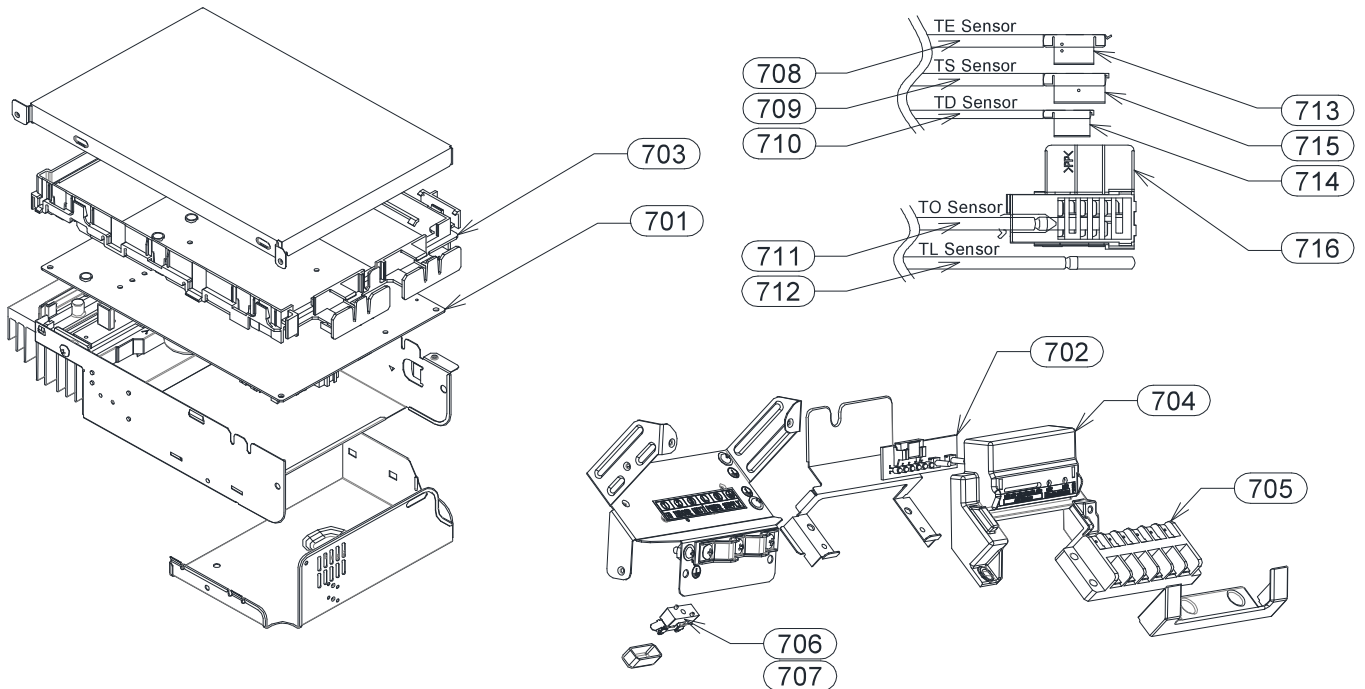

# 14. EXPLODED VIEWS AND PARTS LIST

Location No.	Part No.	Description	Model name	
			RAV-GV1101ATP-E	RAV-GV1101ATP-TR
1	43T42383	BASE PLATE ASSEMBLY	1	1
2	43T00792	ASM-CABI-FRONT	1	1
3	43T00763	RIGHT SIDE CABINET ASSEMBLY	1	1
4	43T00747	ASM-COAT-C-S-L	1	1
5	43T00762	PACKED-VALVE COVER ASSEMBLY	1	1
6	43T00789	ASM-COAT-CABI-UP	1	1
7	43T39410	ASM-MOTOR-BASE-COAT	1	1
9	43T41551	COMPRESSOR	1	1
10	43T46424	4 WAY VALVE	1	1
11	43046571	COIL-V-3WAY	1	1
12	43T46389	BODY-PMV	1	1
13	43T63338	COIL-PMV	1	1
14	43T63373	SWITCH PRESSURE	1	1
15	43T46508	VALVE; PACKED 15.88 DIA	1	1
16	43T46380	VALVE;PACKED 9.52 DIA	1	1
17	43T43631	ASM-COND	1	1
19	43T21498	MOTOR FAN COAT	1	1
20	43T20331	PROPELLER FAN	1	1
21	43T19371	FAN GUARD	1	1
22	43T04438	GUIDE WIND PARTITION	1	1
23	43058305	REACTOR	1	1
24	43T60439	ASM-COMP-LEAD	1	1
25	43T54319	BIMETAL-THERMO	1	1
26	43T50307	HOLDER-THERMO	1	1
27	43T19333	HOLDER, SENSOR	1	1
28	43T49335	RUBBER CUSHION	3	3
29	43T47410	BONNET (15.9D)	1	1
30	43T47404	BONNET, 9.52 DIA	1	1
31	43047669	NUT, FLANGE	1	1
32	43089160	CAP, WATERPROOF	2	2
33	43T79325	DRAIN NIPPLE	1	1
34	43T85893	MARK-T	1	1
35	43T04372	S-INSU(UP)	1	1
36	43T04357	SOUND INSULATION(IS)	1	1
37	43T04373	SOUND-INSU(OS)	1	1
38	43T97001	NUT	1	1
39	43T19360	HANDLE	1	1
40	43T19351	FIN GUARD	1	1

## <Inverter assembly>

Location No.	Part No.	Description	Model name	
			RAV-GV1101ATP-E	RAV-GV1101ATP-TR
701	43TN9692	PC BOARD ASSY, MCC-1768	1	1
702	43T6W816	PC BOARD ASSY (MCC-1646)	1	1
703	43T62313	PC PLATE BASE	1	1
704	43T61320	BASE, PC BOARD	1	1
705	43T60423	SERV-TERMINAL	1	1
706	43T60463	FUSE(FJL)	1	1
707	43T60564	HOLDER-FUSE	1	1
708	43T50352	TEMPERATURE SENSOR	1	1
709	43T50412	TC-SENSOR	1	1
710	43T50346	TEMPERATURE SENSOR	1	1
711	43T50417	TEMPERATURE SENSOR, TO	1	1
712	43T50335	TEMPERATURE SENSOR	1	1
713	43T63318	HOLDER SENSOR	1	1
714	43T63317	HOLDER,SENSOR	1	1
715	43T63323	HOLDER,SENSOR	1	1
716	43T63319	HOLDER,SENSOR	1	1