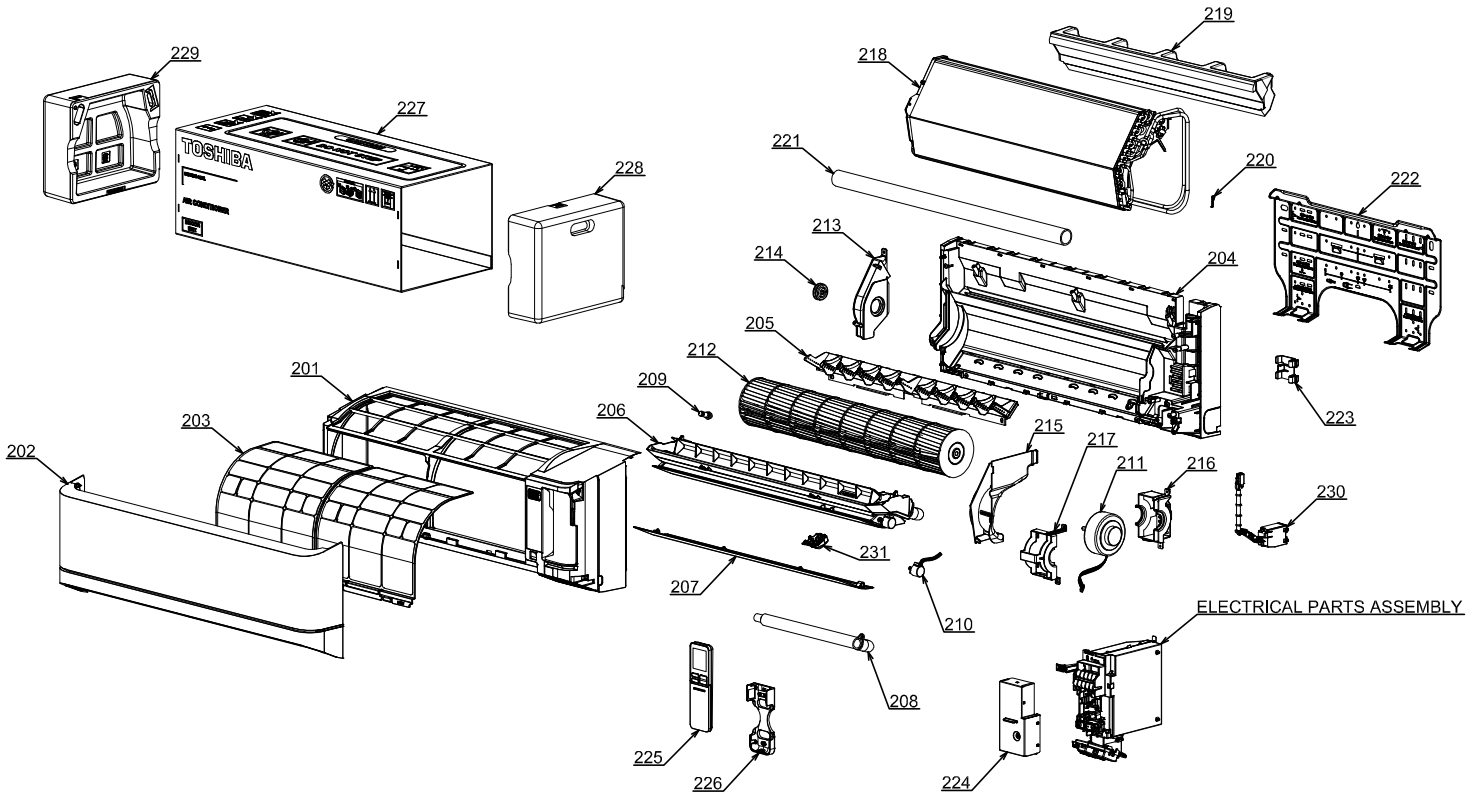

13. EXPLODED VIEWS AND PARTS LIST

13-1. Indoor Unit

Location No.	Part No.	Description	Location No.	Part No.	Description
201	43T00757	FRONT PANEL ASSY	218	43T44650	REFRIGERATION CYCLE ASSY (FOR RAS-B16J2KVRG-E)
202	43T09565	GRILLE OF AIR INLET ASSY	218	43T44661	REFRIGERATION CYCLE ASSY (FOR RAS-B13J2KVRG-E)
203	43T80349	AIR FILTER	219	43T39370	EVAPORATOR HINS SEAL (FOR RAS-B10J2KVRG-E)
204	43T03398	BACK BODY ASSY	220	43T19333	HOLDER, SENSOR
205	43T22343	VERTICAL LOUVER ASSY	221	43T49359	PIPE, SHIELD
206	43T72347	DRAIN PAN ASSY	222	43T82332	INSTALLATION PLATE
207	43T22345	HORIZONTAL LOUVER	223	43T49368	PIPE HOLDER
208	43T70321	DRAIN HOSE	224	43T62360	TERMINAL COVER ASSY
209	43T79322	DRAIN CAP	225	43T66393	WIRELESS REMOCO
210	43T21478	MOTOR; STEPPING	226	43T83305	HOLDER, REMOTE CONTROL
211	43T21471	MOTOR FAN	227	43T91373	PACKING SLEEVE
212	43T20344	CROSS FLOW FAN ASSY	228	43T91374	PACKING CUSHION RIGHT
213	43T39365	BASE BEARING	229	43T91375	PACKING CUSHION LEFT
214	43T22312	BEARING ASSY, MOLD	230	43T80353	HIGH VOLTAGE UNIT ASSY
215	43T39364	MOTOR COVER	231	43T80354	IONIZER UNIT COVER
216	43T39368	MOTOR BAND BACK			
217	43T39369	MOTOR BAND FRONT			
218	43T44649	REFRIGERATION CYCLE ASSY (FOR RAS-B10J2KVRG-E)			

13-2. Indoor Unit (Part-E)

Location No.	Part No.	Description	Location No.	Part No.	Description
401	43T69319	TEMPERATURE SENSOR	406	43T6W563	PC BOARD (FOR RAS-B13J2KVRG-E)
402	43T6V673	TERMINAL(5P-TF)	406	43T6W564	PC BOARD (FOR RAS-B16J2KVRG-E)
403	43T6V674	TEMPERATURE SENSOR	407	43T60502	HOUSING-WiFi
404	43T62340	CORD-CLAMP	408	43T60508	HOUSING-PUR-A
405	43T6W443	PC BOARD ASSY:WRS-LED	409	43T50306	TEMPERATURE SENSOR
406	43T6W562	PC BOARD (FOR RAS-B10J2KVRG-E)			