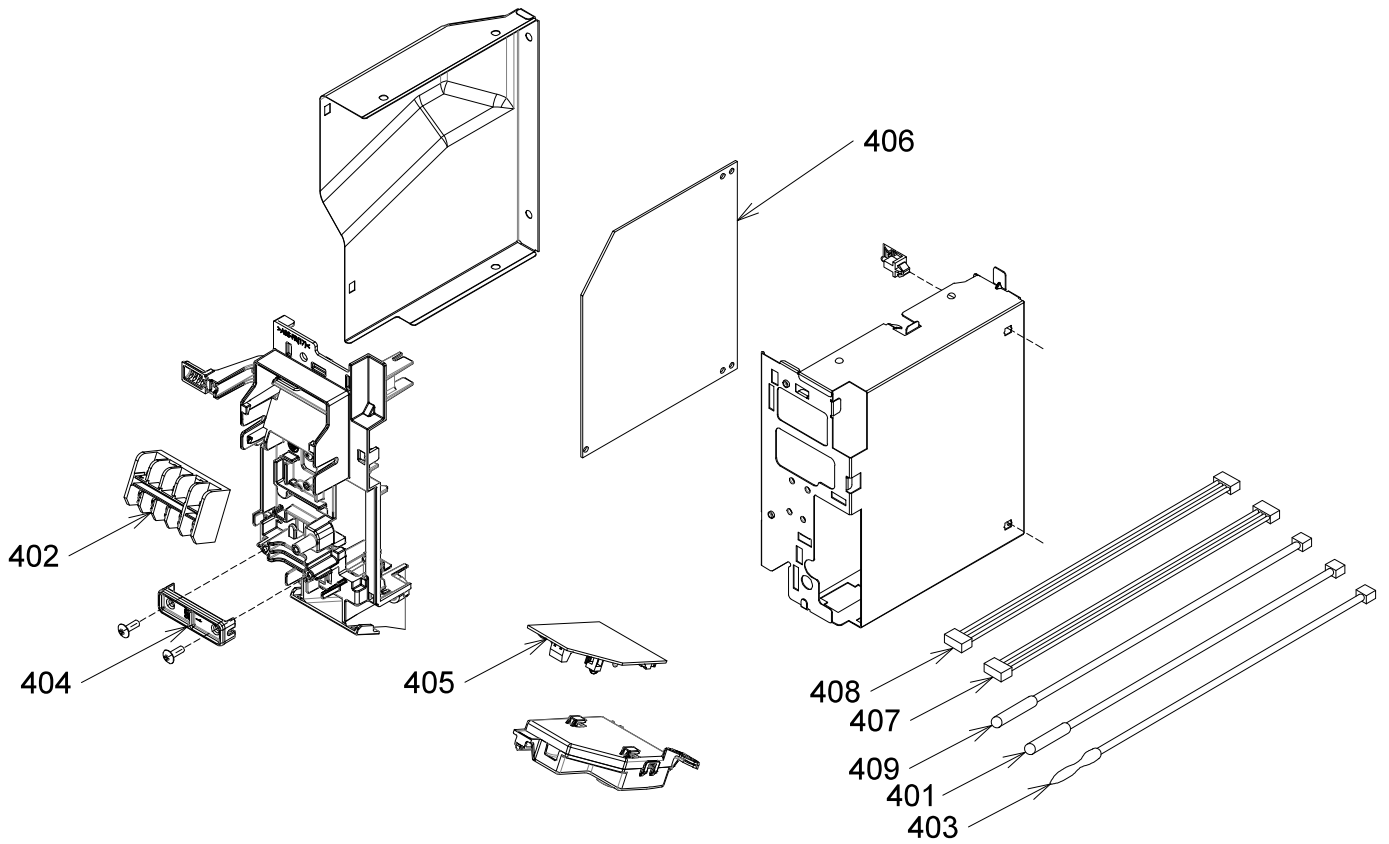

13. EXPLODED VIEWS AND PARTS LIST

13-1. Indoor Unit

Location No.	Part No.	Description	Location No.	Part No.	Description
201	43T00757	FRONT PANEL ASSY	218	43T44650	REFRIGERATION CYCLE ASSY (FOR RAS-B16J2KVRG-E)
202	43T09565	GRILLE OF AIR INLET ASSY	218	43T44661	REFRIGERATION CYCLE ASSY (FOR RAS-B13J2KVRG-E)
203	43T80349	AIR FILTER	219	43T39370	EVAPORATOR HINS SEAL (FOR RAS-B10J2KVRG-E)
204	43T03398	BACK BODY ASSY	220	43T19333	HOLDER, SENSOR
205	43T22343	VERTICAL LOUVER ASSY	221	43T49359	PIPE, SHIELD
206	43T72347	DRAIN PAN ASSY	222	43T82332	INSTALLATION PLATE
207	43T22345	HORIZONTAL LOUVER	223	43T49368	PIPE HOLDER
208	43T70321	DRAIN HOSE	224	43T62360	TERMINAL COVER ASSY
209	43T79322	DRAIN CAP	225	43T66393	WIRELESS REMOCO
210	43T21478	MOTOR; STEPPING	226	43T83305	HOLDER, REMOTE CONTROL
211	43T21471	MOTOR FAN	227	43T91373	PACKING SLEEVE
212	43T20344	CROSS FLOW FAN ASSY	228	43T91374	PACKING CUSHION RIGHT
213	43T39365	BASE BEARING	229	43T91375	PACKING CUSHION LEFT
214	43T22312	BEARING ASSY, MOLD	230	43T80353	HIGH VOLTAGE UNIT ASSY
215	43T39364	MOTOR COVER	231	43T80354	IONIZER UNIT COVER
216	43T39368	MOTOR BAND BACK			
217	43T39369	MOTOR BAND FRONT			
218	43T44649	REFRIGERATION CYCLE ASSY (FOR RAS-B10J2KVRG-E)			

13-2. Indoor Unit (Part-E)

Location No.	Part No.	Description	Location No.	Part No.	Description
401	43T69319	TEMPERATURE SENSOR	406	43T6W563	PC BOARD (FOR RAS-B13J2KVRG-E)
402	43T6V673	TERMINAL(5P-TF)	406	43T6W564	PC BOARD (FOR RAS-B16J2KVRG-E)
403	43T6V674	TEMPERATURE SENSOR	407	43T60502	HOUSING-WiFi
404	43T62340	CORD-CLAMP	408	43T60508	HOUSING-PUR-A
405	43T6W443	PC BOARD ASSY:WRS-LED	409	43T50306	TEMPERATURE SENSOR
406	43T6W562	PC BOARD (FOR RAS-B10J2KVRG-E)			