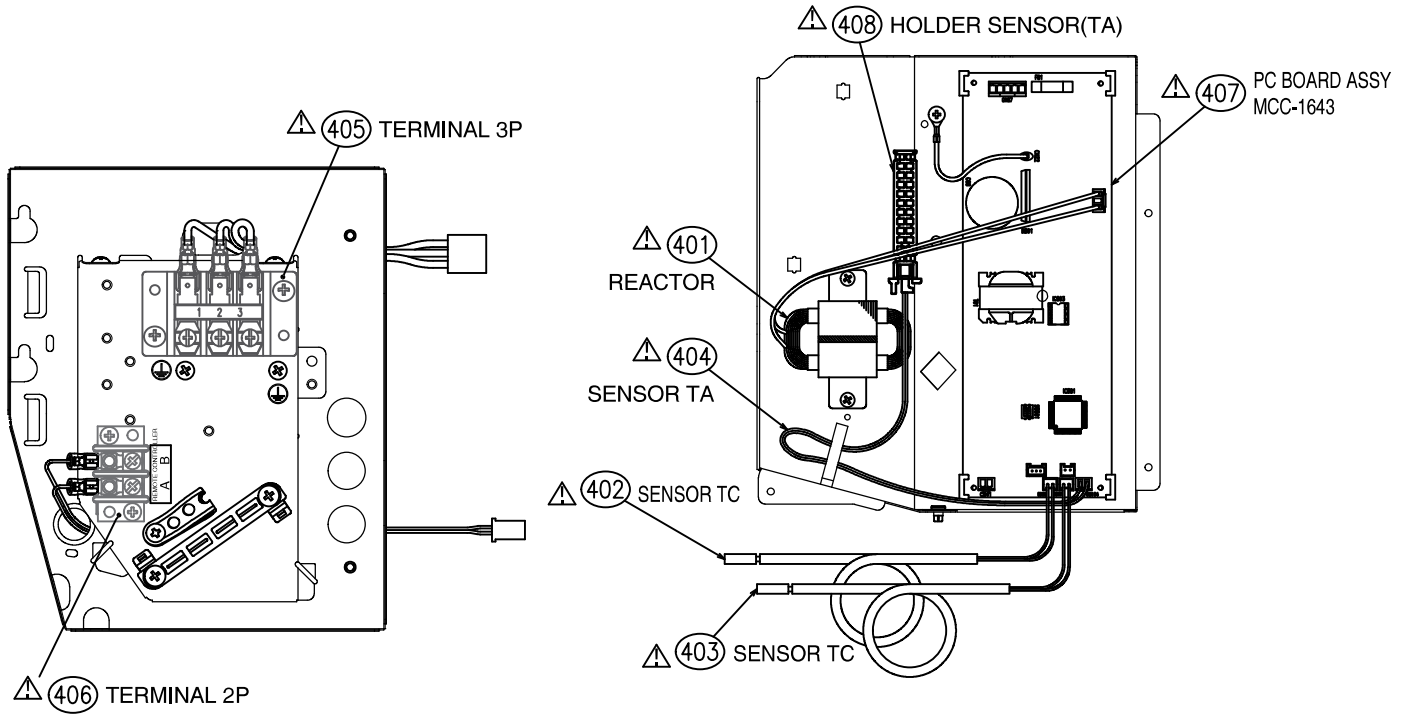

Electric parts

Location No.	Parts No.	Description	RAV-HM***SDTY-E(TR)
401	43H58010	REACTOR	1
402	43H50010	SENSOR,TC	1
403	43H50011	SENSOR,TC	1
404	43H50012	SENSOR,TA	1
405	43H60013	TERMINAL,3P	1
406	43H60014	TERMINAL,2P	1
407	43H69102	PC BOARD ASSY, MCC-1643	1
408	43H63001	HOLDER,SENSOR(TA)	1