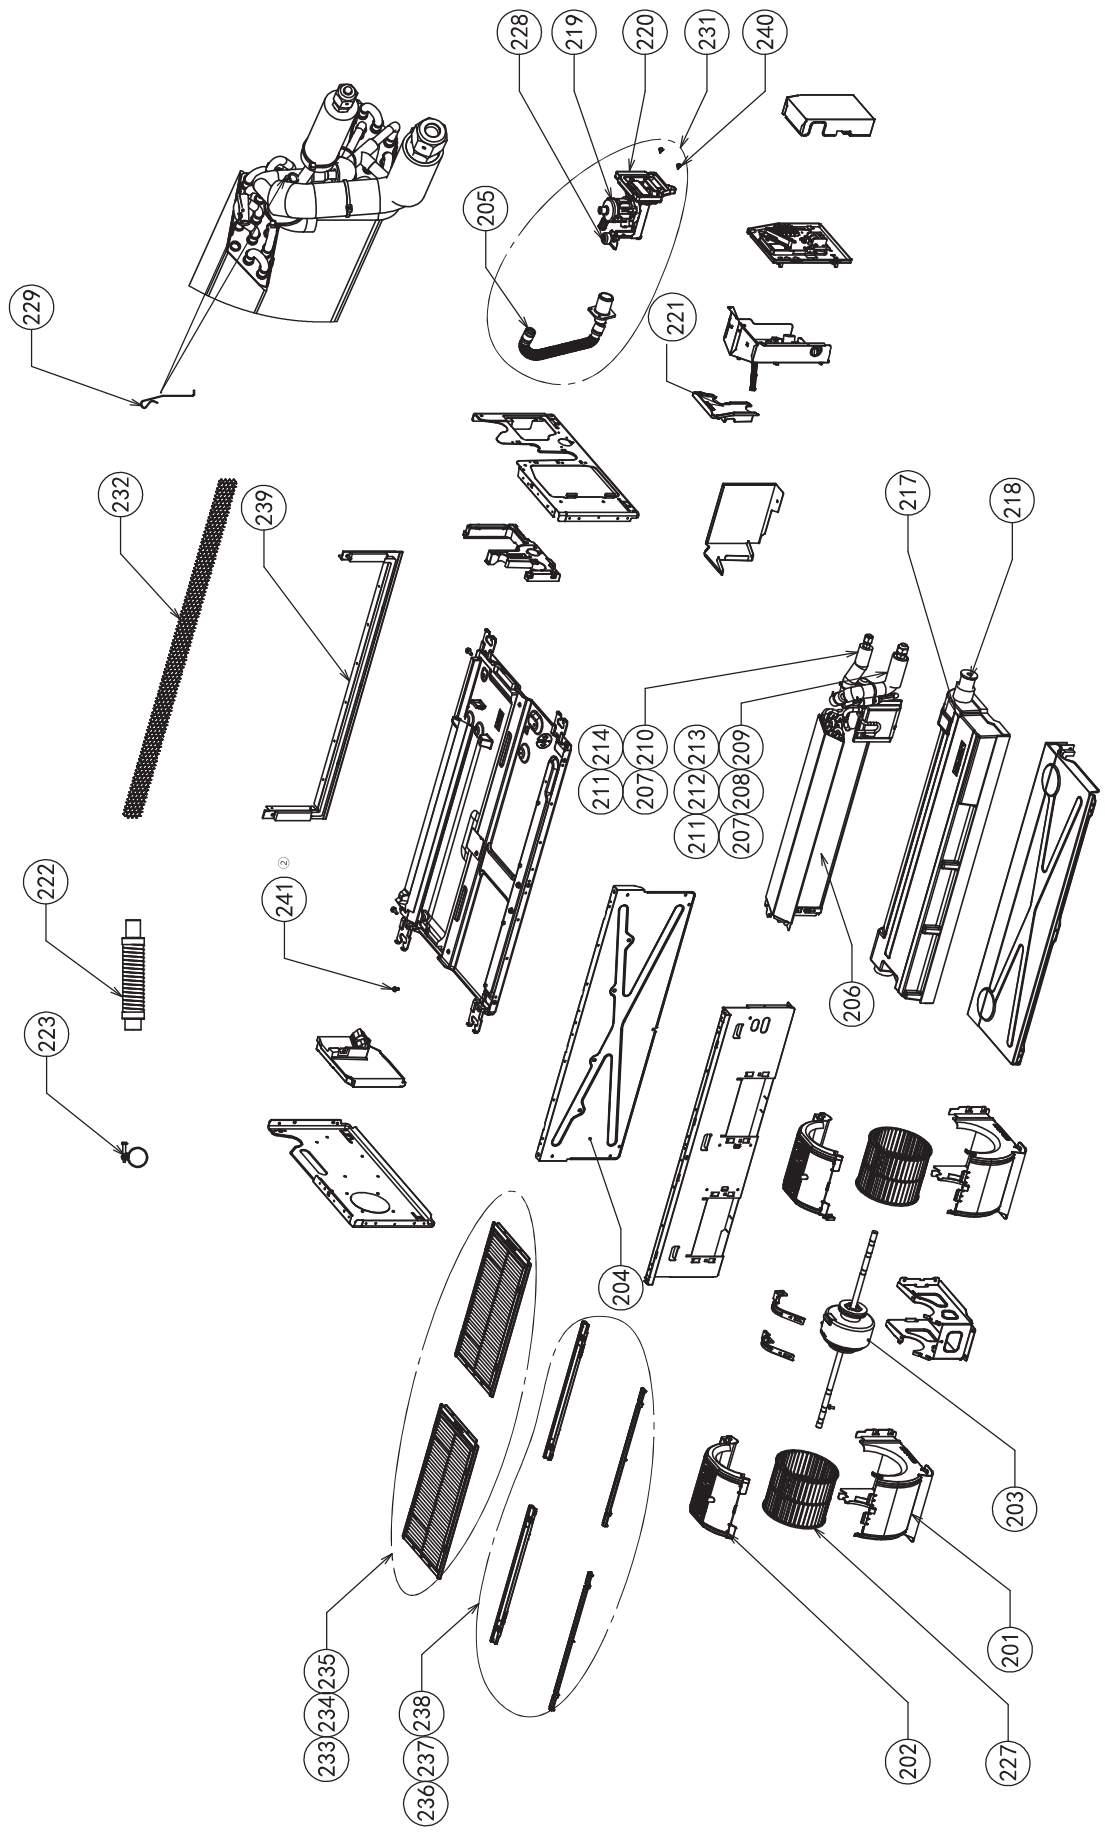

11. EXPLODED VIEWS AND PARTS LIST

Location No.	Parts No.	Description	RAV-HM***SDTY-E/TR			
			301	401	561	801
201	43H22003	CASE,FAN,UPPER	2	2		
	43H22004	CASE,FAN,UPPER			2	
	43H22005	CASE,FAN,UPPER				2
202	43H22006	CASE,FAN,LOWER	2	2		
	43H22007	CASE,FAN,LOWER			2	
	43H22008	CASE,FAN,LOWER				2
203	43H21004	MOTOR,FAN			1	1
	43H21011	MOTOR,FAN	1	1		
204	43H00021	PLATE,INLET	1	1		
	43H00022	PLATE,INLET			1	
	43H00023	PLATE,INLET				1
205	43H70001	HOSE,DRAIN	1	1	1	1
206	43H44056	REFRIGERATION CYCLE ASSY	1			
	43H44057	REFRIGERATION CYCLE ASSY		1		
	43H44058	REFRIGERATION CYCLE ASSY			1	
	43H44059	REFRIGERATION CYCLE ASSY				1
207	43H49027	SOCKET	1			1
208	43H49028	SOCKET		1	1	
209	43H49035	SOCKET				1
210	43H49029	SOCKET	1	1	1	
211	43H49030	NUT,FLARE	1			1
212	43H49031	NUT,FLARE		1	1	
213	43H49033	NUT,FLARE				1
214	43H49032	NUT,FLARE	1	1	1	
217	43H72001	PAN ASSY,DRAIN	1	1		
	43H72002	PAN ASSY,DRAIN			1	
	43H72003	PAN ASSY,DRAIN				1
218	43H79001	CAP,DRAIN	1	1	1	1
219	43H77001	PUMP,DRAIN	1	1	1	1
220	43H19006	COVER ASSY,SIDE	1	1	1	1
221	43H19007	COVER,PIPE	1	1	1	1
222	43H70002	HOSE,DRAIN	1	1	1	1
223	43H79002	BAND,HOSE	1	1	1	1
227	43H20006	FAN,MULTI BLADE	2	2		
	43H20007	FAN,MULTI BLADE			2	
	43H20008	FAN,MULTI BLADE				2
228	43H51002	SWITCH,FLOAT	1	1	1	1
229	43H47008	HOLDER,SENSOR(TC)	2	2	2	2
231	43H77002	PUMP,DRAIN ASSY	1	1	1	1
232	43H39005	EVAPORATOR, WIND				1
233	43H80030	AIR FILTER	1	1		
234	43H80036	AIR FILTER			1	
235	43H80037	AIR FILTER				1
236	43H80038	RAIL,FILTER	1	1		
237	43H80039	RAIL,FILTER			1	
238	43H80040	RAIL,FILTER				1
239	43H00024	FLANGE,OUTLET	1	1		
	43H00025	FLANGE,OUTLET			1	
	43H00026	FLANGE,OUTLET				1
240	43H97007	SCREW	1	1	1	1
241	43H97008	SCREW	1	1	1	1