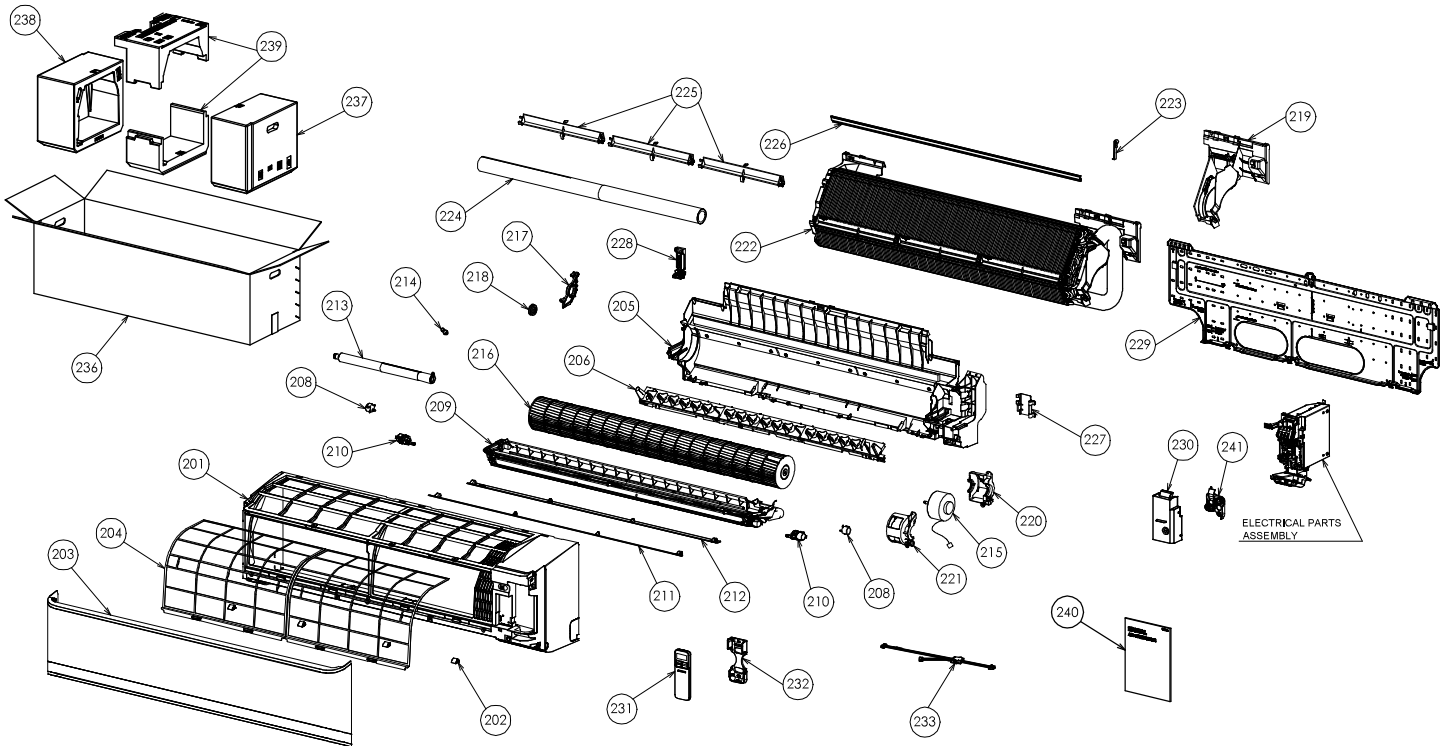

13. EXPLODED VIEWS AND PARTS LIST

High Wall Type

CAUTION

For orders of the service parts for High Wall type air conditioners, please check the service parts on Web site of [TOSHIBA CARRIER (THAILAND) CO., Ltd.], and then place an order for parts to (TOSHIBA CARRIER (THAILAND) CO., Ltd.).

Location No.	Part No.	Description	Location No.	Part No.	Description
201	43T00770	FRONT PANEL ASSY	223	43T19333	HOLDER, SENSOR
202	43T00771	CAP SCREW ASSY	224	43T49381	PIPE, SHIELD
203	43T09571	GRILLE OF AIR INLET ASSY	225	43T49383	SEAL, FRONT
204	43T80356	AIR FILTER	226	43T49384	SEAL, UP
205	43T03416	BACK BODY ASSY	227	43T49043	HOLDER, PIPE
206	43T22361	VERTICAL LOUVER ASSY	228	43T49382	PIPE FIXTURE
208	4302C106	MOTOR-LOUVER	229	43T82345	PLATE, INSTALLATION ASSY
209	43T72349	DRAIN PAN ASSY	230	43T62364	TERMINAL COVER ASSY
210	43T2D303	GEAR ASSY	231	43T66434	WIRELESS REMOCO
211	43T22362	HORIZONTAL LOUVER FRONT	232	43T83305	HOLDER, REMOTE CONTROL
212	43T22363	HORIZONTAL LOUVER BACK	233	43T60511	CORD MOTOR LOUVER HR
213	43T70325	DRAIN HOSE ASSY	236	43T91385	PACKING BOX
214	43T79322	DRAIN CAP	237	43T91382	PACKING CUSHION RIGHT
215	43T21492	FAN-MOTOR	238	43T91383	PACKING CUSHION LEFT
216	43T20358	CROSS FLOW FAN ASSY	239	43T91384	PACKING CUSHION CENTER
217	43T39402	BASE BEARING ASSY	240	43T85887	OWNER'S MANUAL (FOR RAV-HM1101KRTP-E)
218	43T22312	BEARING ASSY, MOLD	240	43T85888	OWNER'S MANUAL (FOR RAV-HM1101KRTP-TR)
219	43T39401	MOTOR COVER ASSY	241	43T62365	CLAMP BASE ASSY
220	43T39403	MOTOR BAND BACK			
221	43T39404	MOTOR BAND FRONT			
222	43T44671	REFRIGERATION CYCLE ASSY			