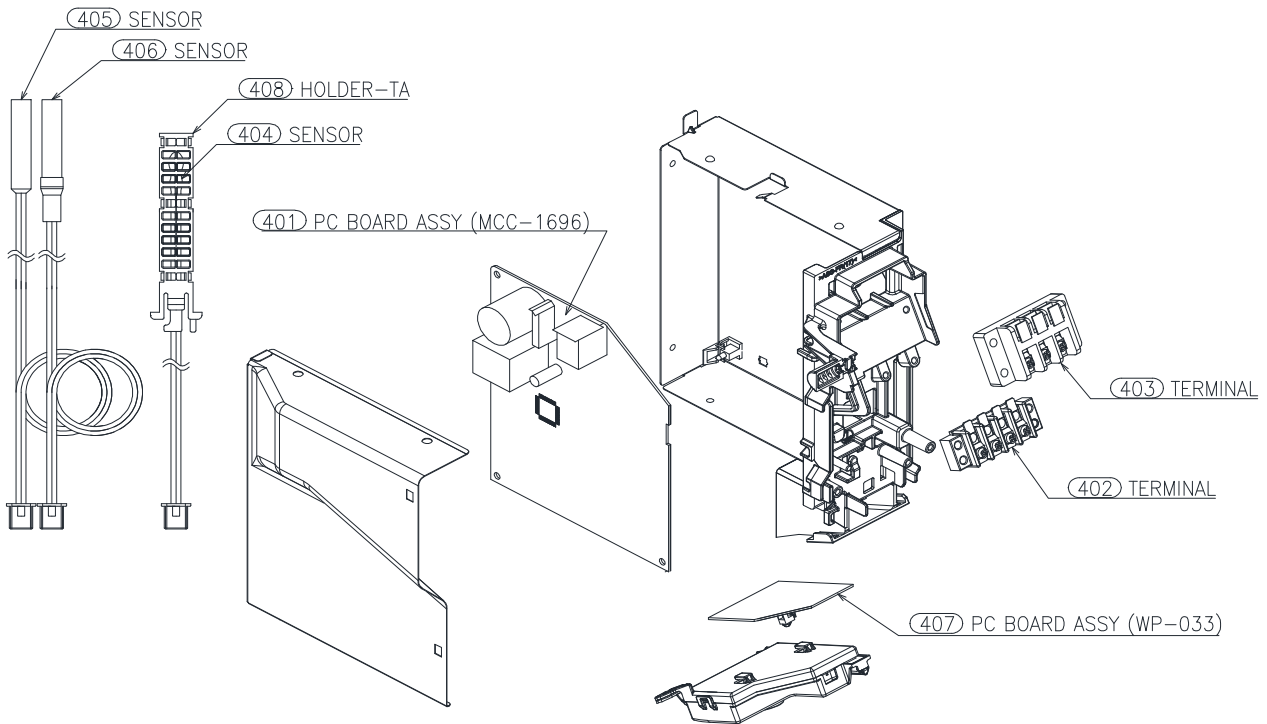

Electric Parts

CAUTION

For orders of the service parts for High Wall type air conditioners, please check the service parts on Web site of [TOSHIBA CARRIER THAILAND CO., Ltd.], and then place an order for parts to (TOSHIBA CARRIER THAILAND CO., Ltd.).

Location No.	Part No.	Description	Location No.	Part No.	Description
401	43TN9669	PC BOARD ASSY (MCC-1696)	405	43T50393	TEMPERATURE SENSOR
402	43T60448	TERMINAL	406	43T50603	TEMPERATURE SENSOR
403	43T60331	TERMINAL, 3P	407	43TN9745	DISPLAY PC BOARD ASSY
404	43T50391	SENSOR; THERMOSTAT	408	43T63356	HOLDER-TA