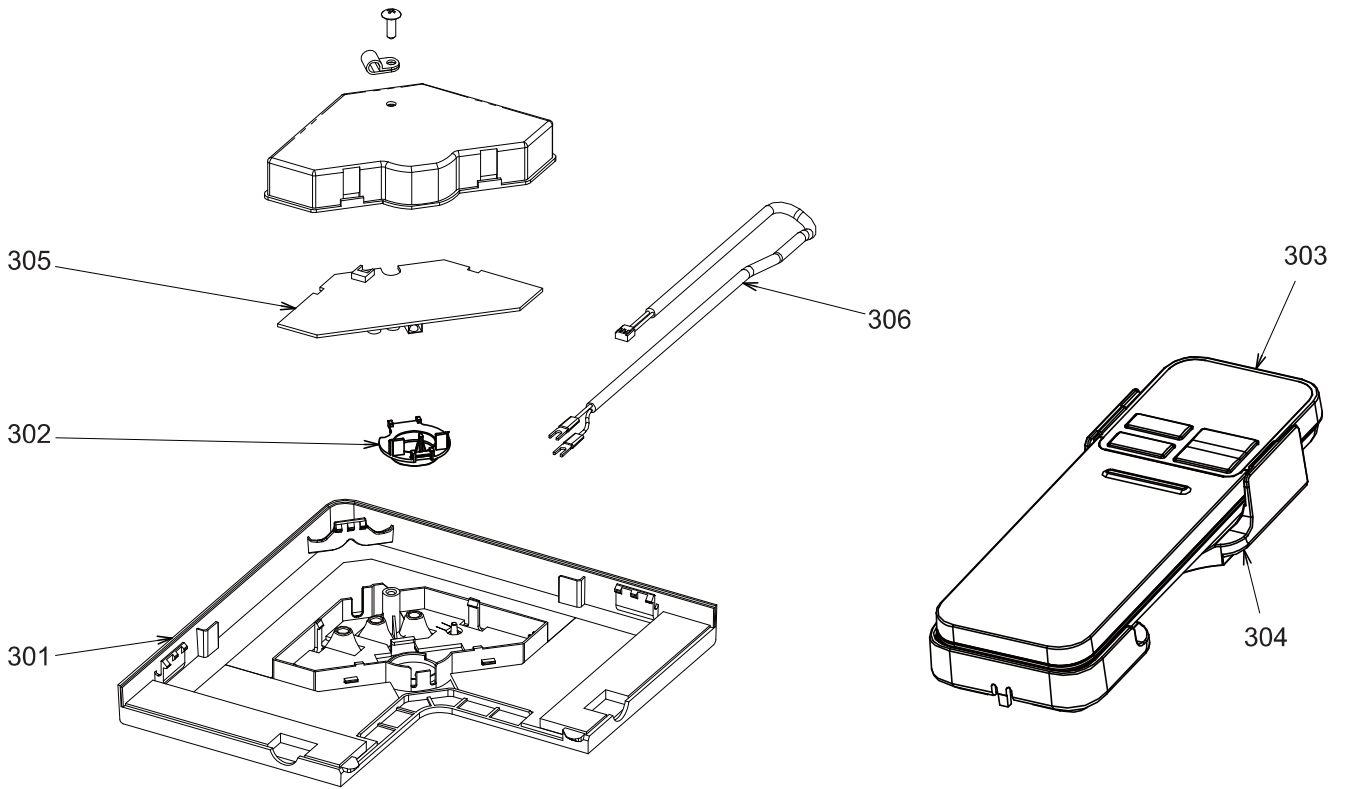

◆ Wireless remote controller kit

RBC-AXU41U-E(TR)

Location No.	Part No.	Description	Q'ty/Set
301	43108039	COVER, INSULATOR ASSY	1
302	43108041	COVER, WIRELESS	1
303	43166041	REMOTE CONTROLLER, WIRELESS	1
304	43183036	HOLDER, REMOTE, CONTROLLER	1
305	43459022	P.C. BOARD ASSY	1
306	43460132	LEAD ASSY	1