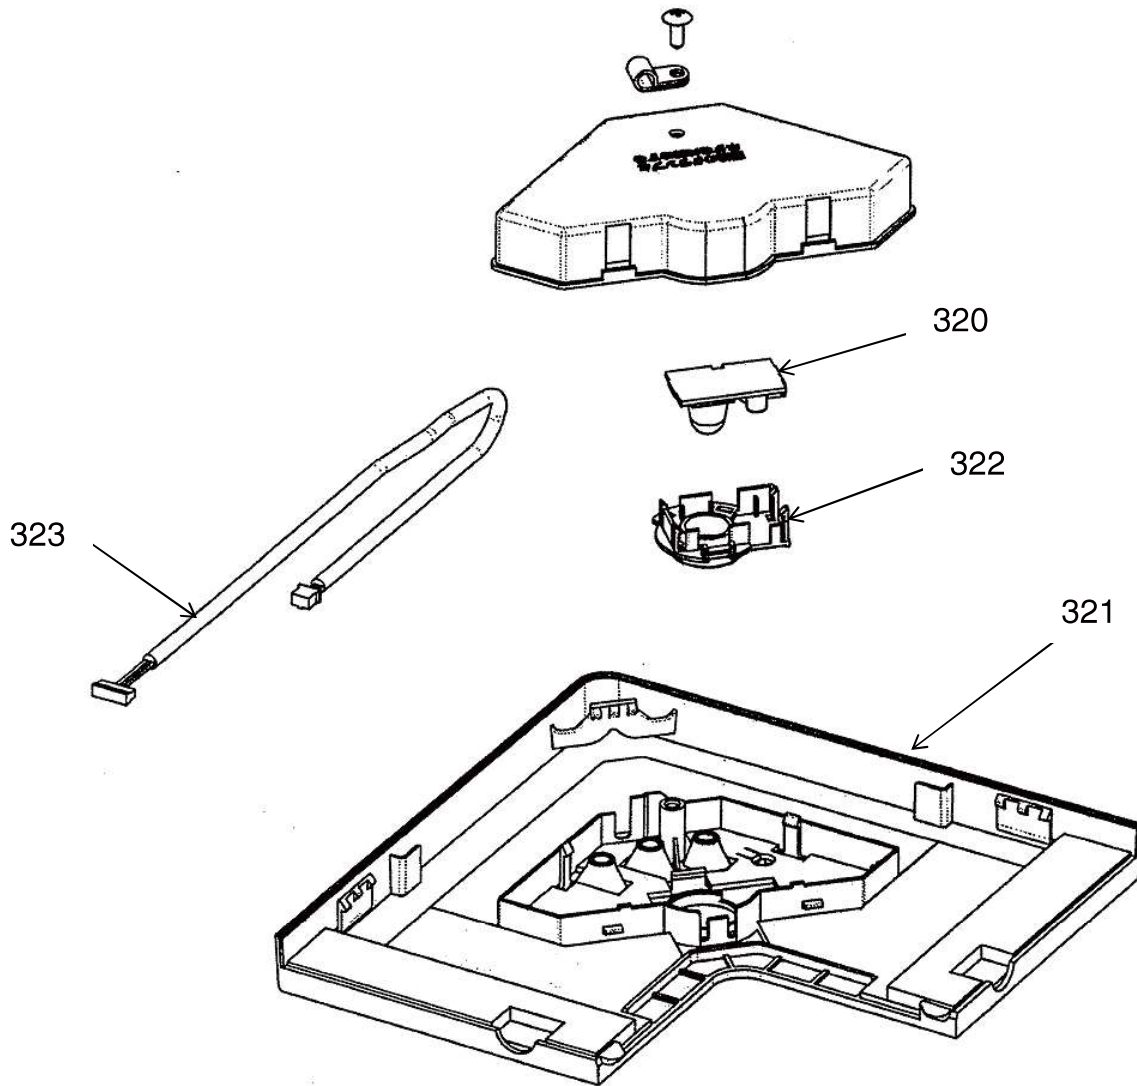

◆ Occupancy sensor

TCB-SIR41U-E

Location No.	Part No.	Description	Q'ty/Set TCB-SIR41U-E
320	43469067	THERMOSTAT	1
321	43408060	COVER,INSULATOR ASSY	1
322	43408062	COVER, SENSOR	1
323	43460131	LEAD,SENSOR	1