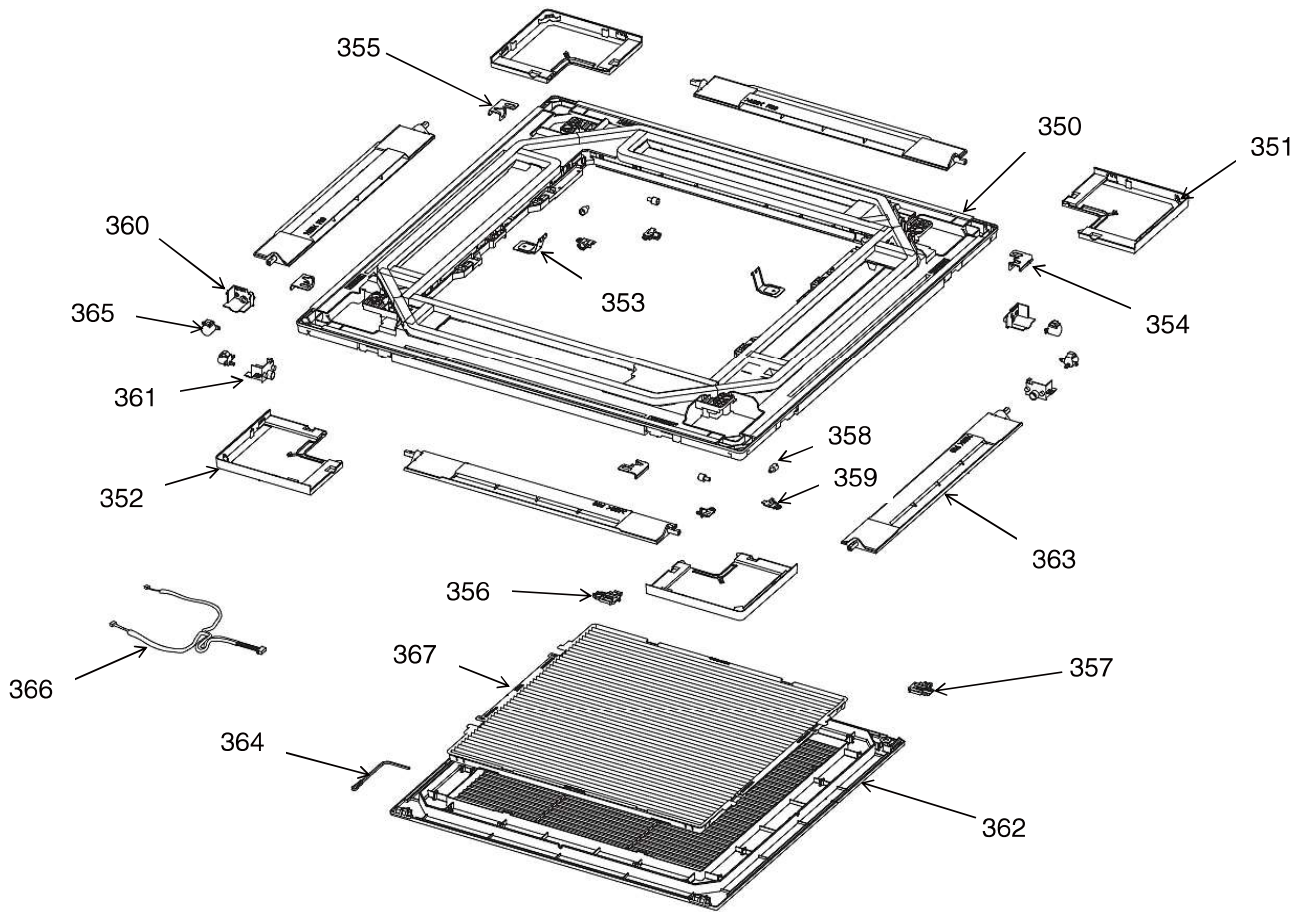

◆ Ceiling panel

RBC-U41PG(W)-E

Location No.	Part No.	Description	Q'ty/Set RBC-U41PG(W)-E
350	43400085	PANEL, INSULATOR ASSY	1
351	43401049	PANEL, COVER ASSY	3
352	43401054	PANEL, COVER ASSY	1
353	43407167	FIX,HANGER	2
354	43407168	PLATE, FIX PANEL	2
355	43407169	PLATE, FIX PANEL	2
356	43407170	HOOK	1
357	43407174	HOOK	1
358	43407178	CAP, AXIS	4
359	43407179	COVER, AXIS	4
360	43407180	FIX, MOTOR	2
361	43407181	FIX, MOTOR	2
362	43409224	GRILLE, AIR INLET	1
363	43409232	LOUVER ASSY	4
364	43419022	STRING	1
365	43421006	MOTOR, LOUVER	4
366	43460130	LEAD, MOTOR	1
367	43480017	AIR FILTER	1